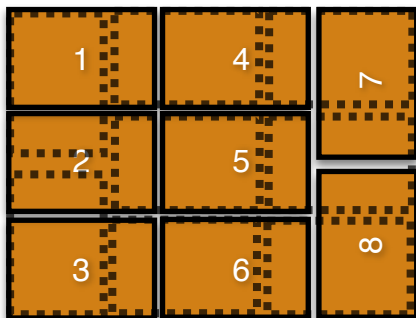

Safe Stacking Storage and Handling Guideline

06oz/12oz/16oz

IraPlast Ltd.

Datas

Pallet Hight	9.84ft (5 Rows)
Pallet Weight	661 pounds (40 Boxes)
Weight per Box	7.5 Kg (8 boxes per row)
Dimension (LxHxW/Inch)	19.6"x19.3"x12.2"

Safety Prescriptions

Be sober at all times.
Do not smoke during working hours.
Always wear the prescribed Personal Protective Equipment.
Beware of hitting face, hands, legs, and feet when moving material.
Use the correct lifting methods
Beware of sharp edges

Handling

When de-stacking remove uppermost items first.
Boxes should be keyed together on the pallet, similar to bricks in a wall.
If the above is not possible, then they need to be strapped/wrapped together to ensure stability when moving/storing.
Boxes should be stacked on the pallet in a uniform manner, evenly distributing the weight over the entire pallet.
Avoid strong impacts, material can be fragile

Keep the boxes stored in a dry place, protected by water and heat temperatures.

Pallet Size: 1.00x1.20

Cross Rows