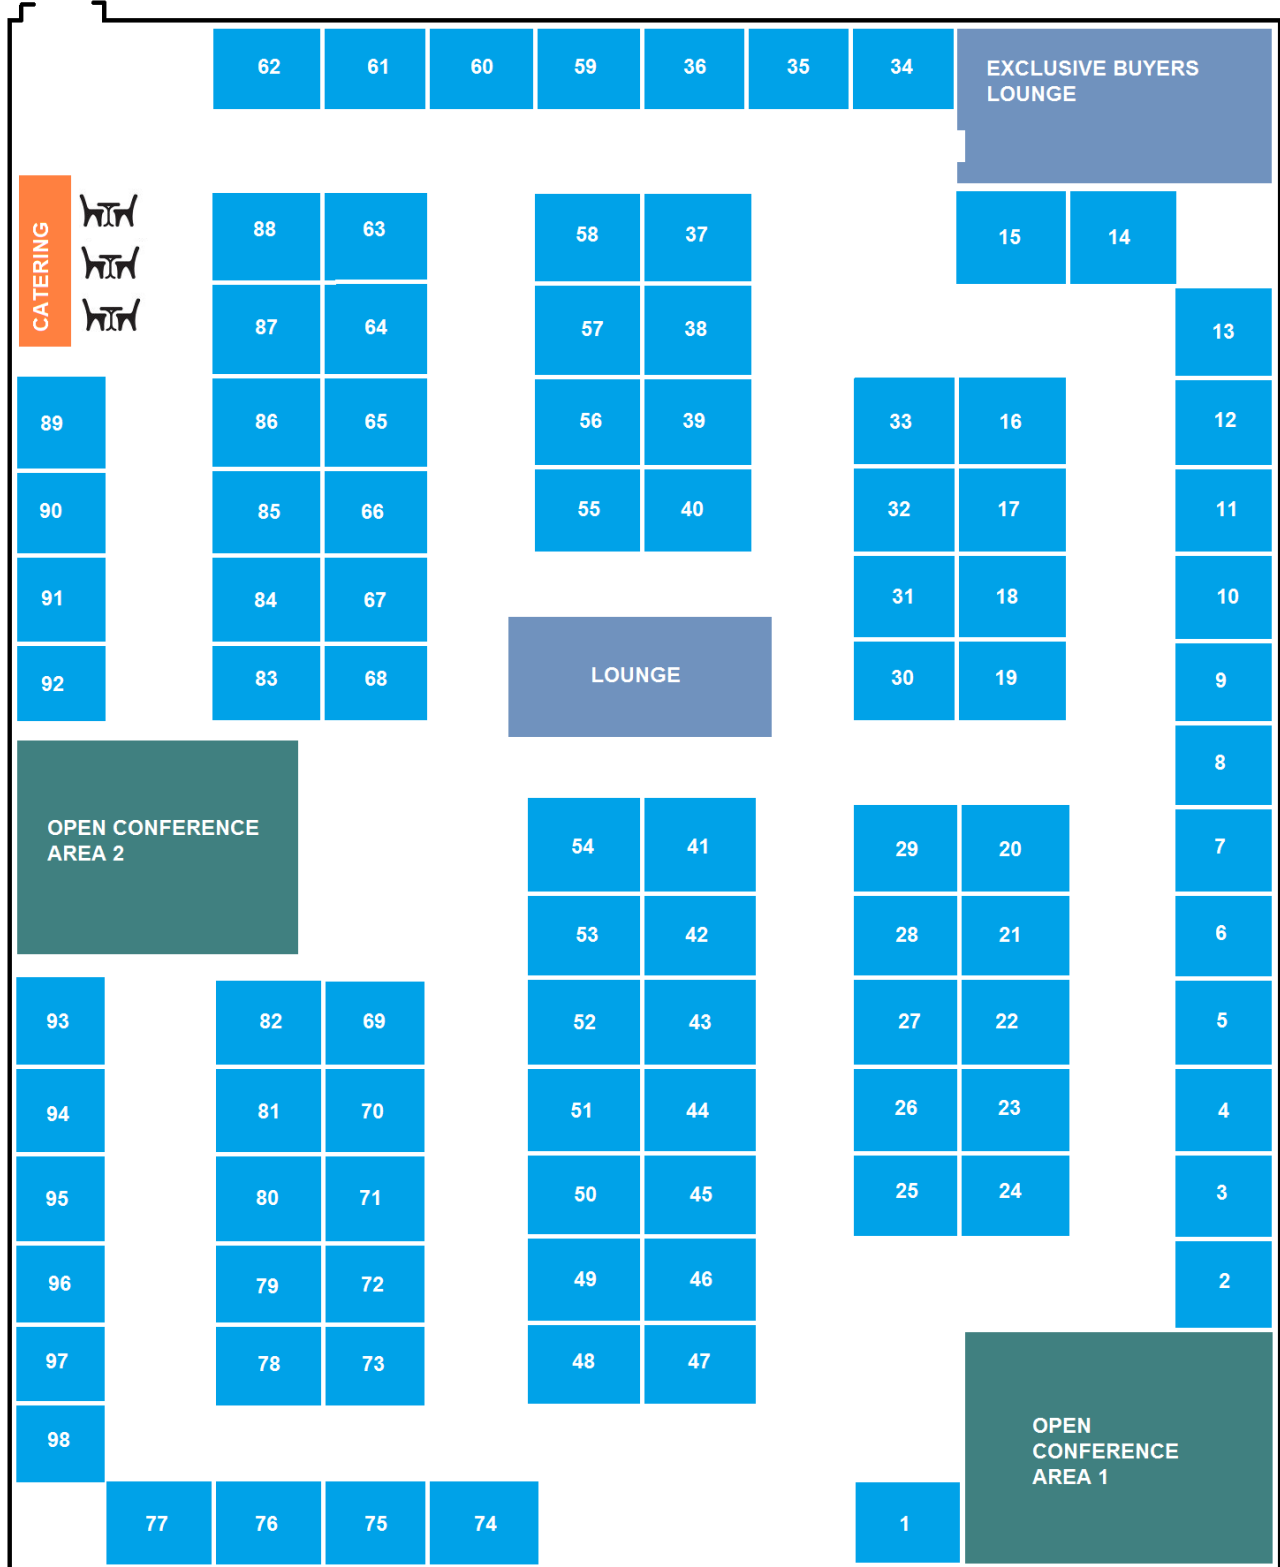

# SITE LAYOUT

BATHROOM

ENTRANCE