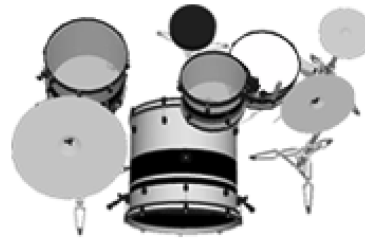

Guitar Amp 1x12"

Drums

drumfill

wedge

Bass

Bass Amp 1x15"

Bass Amp 1x15"

Upright Bass DI

Guitar Pedal Board

wedge

Guitar

wedge

Lead Vocal

dobro

Steel Amp 1x12"

wedge

Pedal Steel Guitar/Dobro

1. Kick Drum
2. Snare
3. Rack Tom
4. Floor Tom
5. Hat
6. OH
7. Bass Amp DI
8. Upright Bass Di
9. Bass Vocal Mic
10. Pedal Steel Guitar Amp

11. Dobro D.I
12. Guitar Amp
13. Guitar Acoustic DI
14. Guitar Vocal Mic
15. Lead Vocal Acoustic DI
16. Lead Vocal