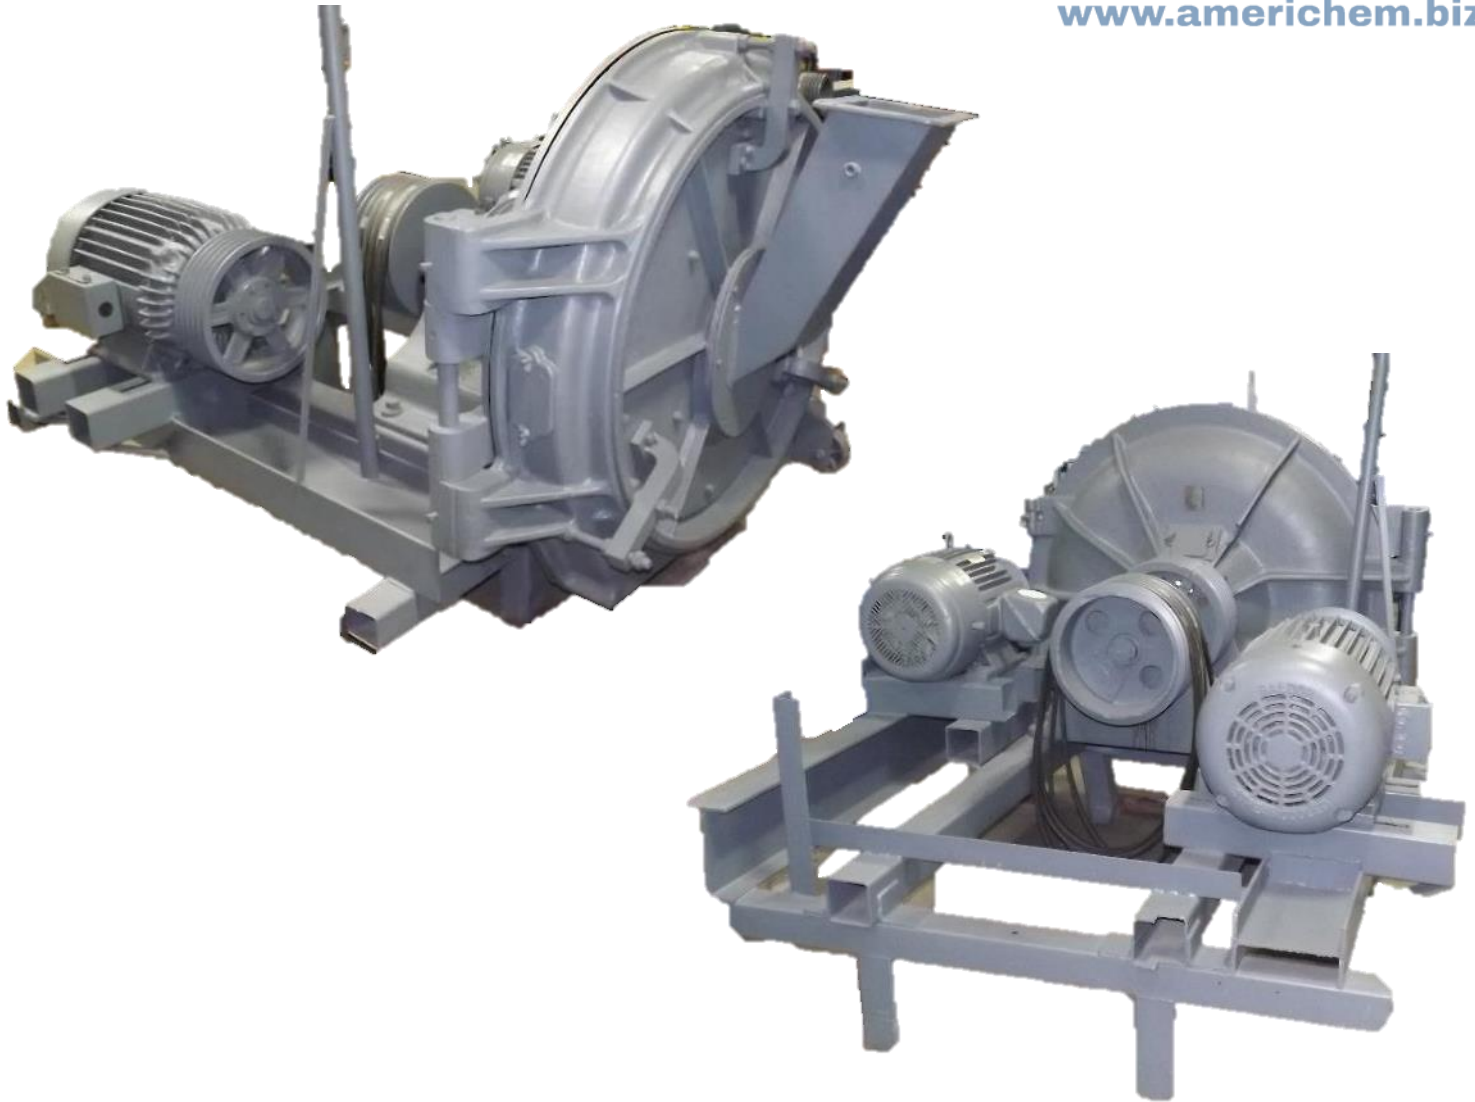

Original Pallmann Pulverizer

Original Pallmann Turbo Mill type Pulverizer

Model 5064

48" Diameter Impeller

2-40 Horsepower Motors

Volts 230/460/3Ph/60hz

AMPS 96/48

Overall Dimensions 7' W X 9' L X 6'2" H