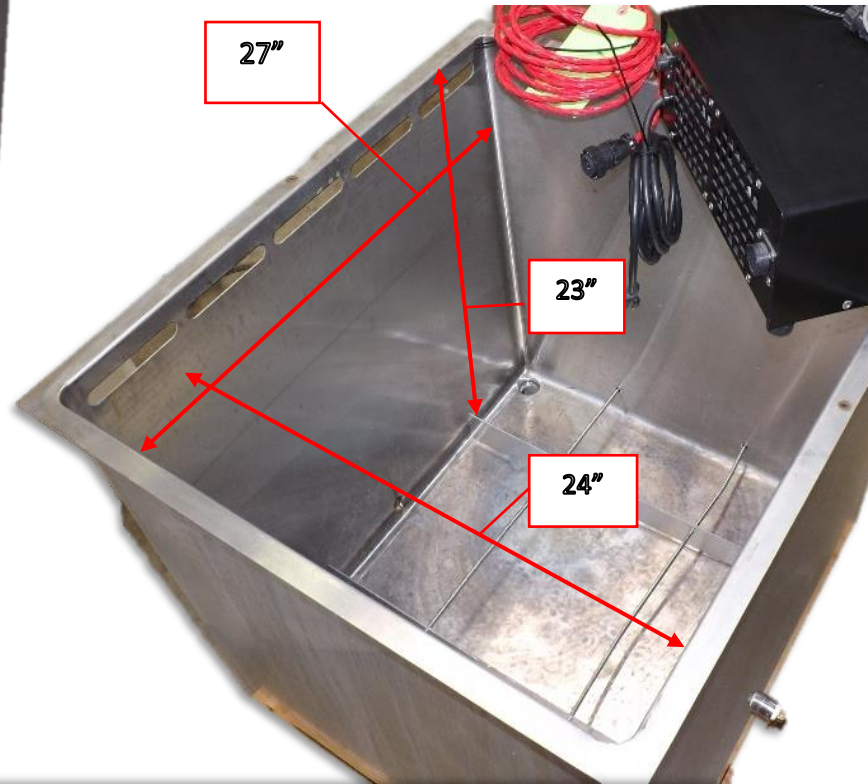

*SweepSonic™ 2D Ultra Sonic Generator and Tank*

**sweepSonic™2D Ultrasonic Generator**

**50 Gallon Capacity**

**Model # 40 – S2G – 30T – 208V – A**