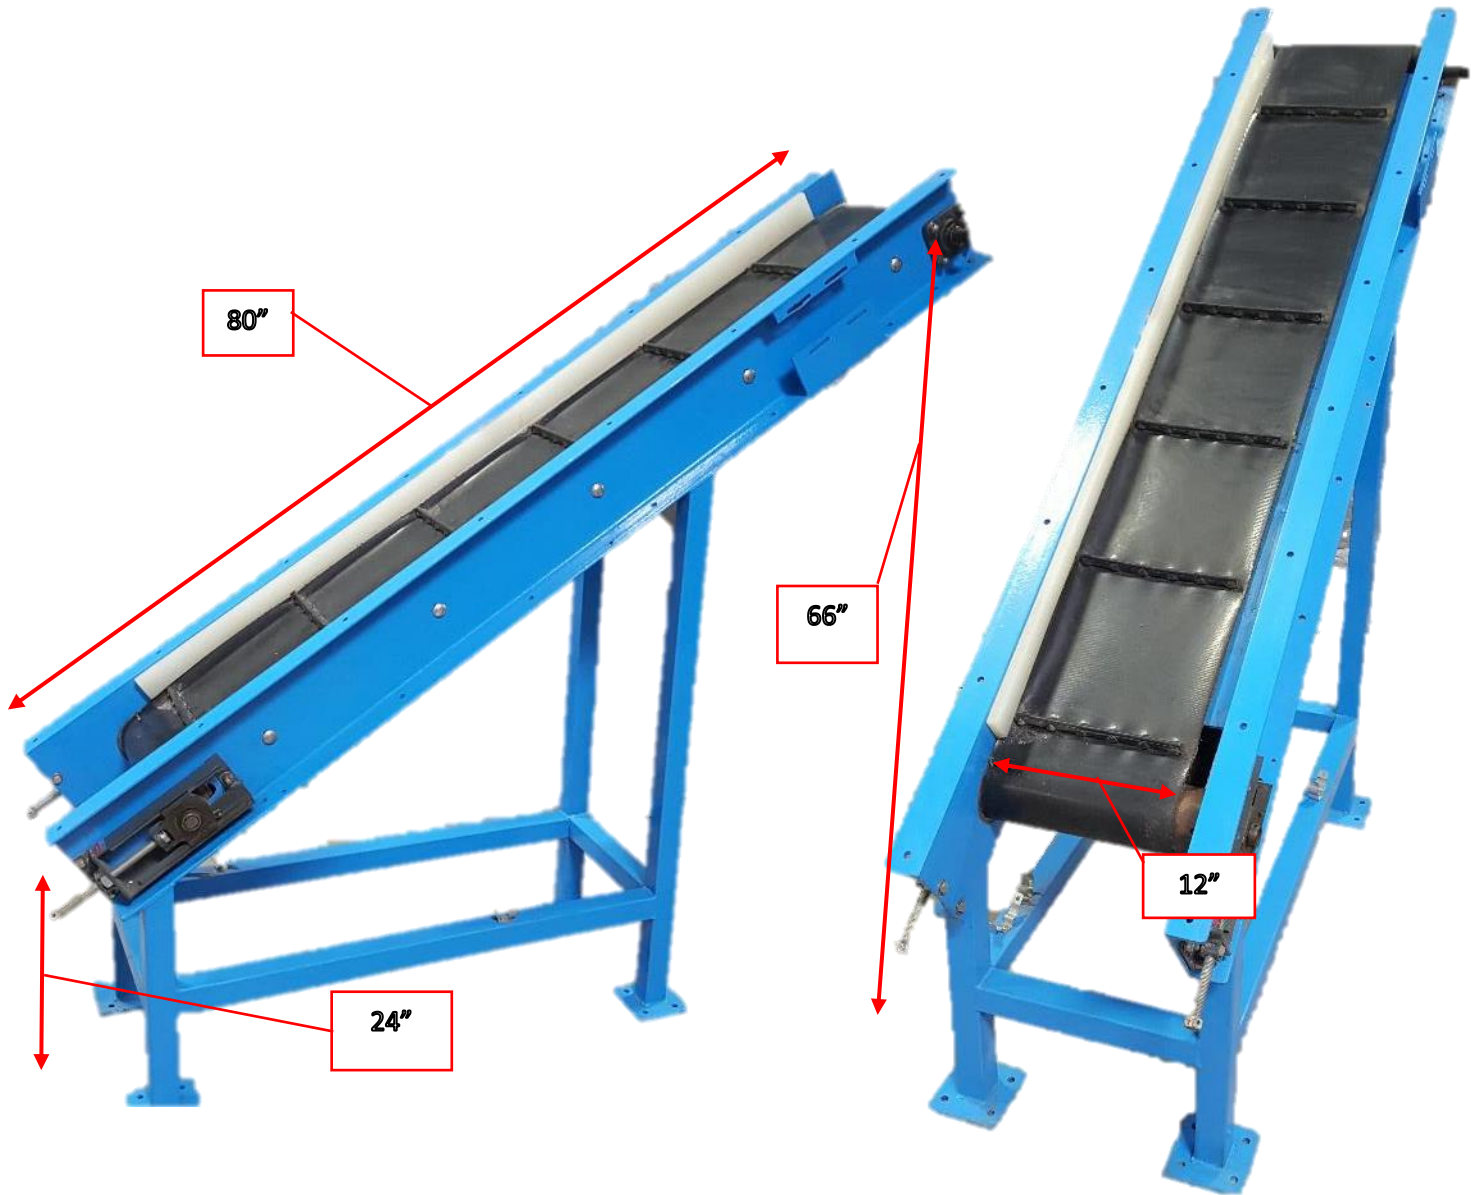

## 12" Conveyor Belt Feeder

## 12 "Conveyor Belt Feeder

1" Shaft on Drive Wheel

Overall Dimensions 21" W X 80" L X 70" H