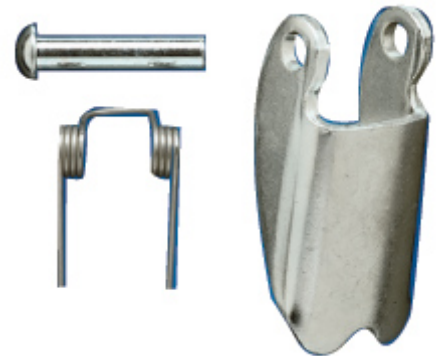

Gunnebo Johnson Corporation > [Gunnebo Classic Alloy Chains and Fittings](#) > [Sling Tags & Spare Parts](#) > [Sling Hook Latch Kits \(RD SKN\)](#)

Sling Hook Latch Kits (RD SKN)

Replacement latch kits for SKH & SKN sling hooks.

Parts included (one each):

- A) Latch
- B) Latch Spring
- C) Rivet

| Stock Number | Model | Hook Size | Weight (lbs) |
|--------------|---------------------|-----------|--------------|
| 545951 | RD SKN, OKN-7/8-8 | 9/32 | .1 |
| 545952 | RD SKN, OKN-10-8 | 3/8 | .2 |
| 545953 | RD SKN, OKN-13-8 | 1/2 | .3 |
| 545954 | RD SKN, OKN-16-8 | 5/8 | .4 |
| 545955 | RD SKN, OKN-18/20-8 | 3/4 | .6 |