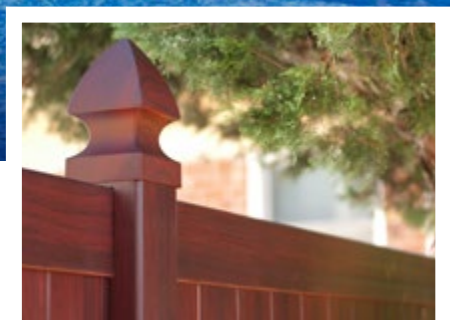

Grand Illusions Vinyl WoodBond Mahogany (W101)
Up Close and Personal