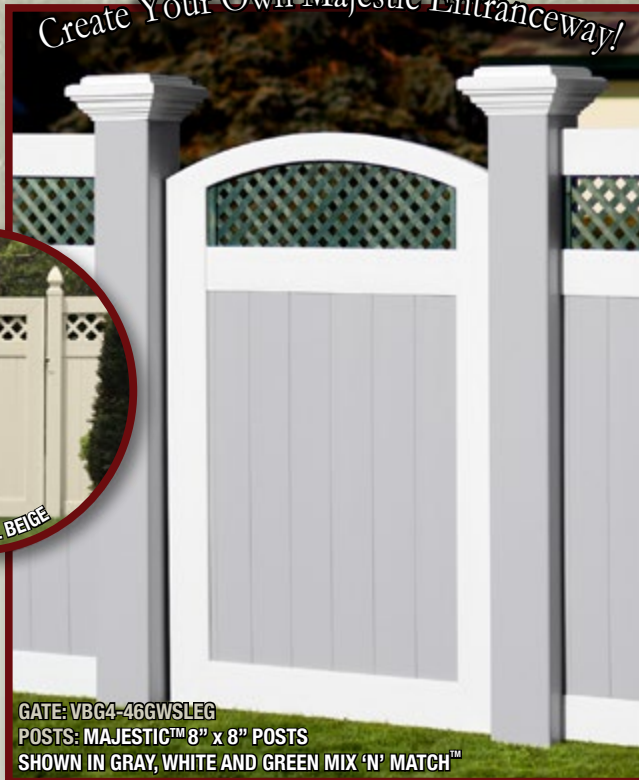

# Gates

Available in  
**Mix 'n' Match™**  
Any piece, any color, any curve.

VWG706-44  
STEPPED CLASSIC VICTORIAN GATE

Create Your Own Majestic Entranceway!

GATE: VBG4-46GWSLEG  
POSTS: MAJESTIC™ 8" x 8" POSTS  
SHOWN IN GRAY, WHITE AND GREEN MIX 'N' MATCH™