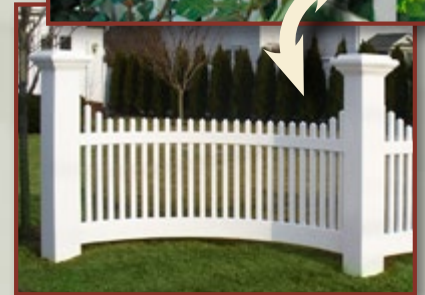

Choose from *White, Beige, Gray and Eastern Green*. *Eastern Green (lattice only)*.

**V300-4** Mix 'n' Match™ Gray and White Pickets

**VBE706** Radius Corner Rails

**VBG3215D-6** Shown with Matching VBG3 Gate