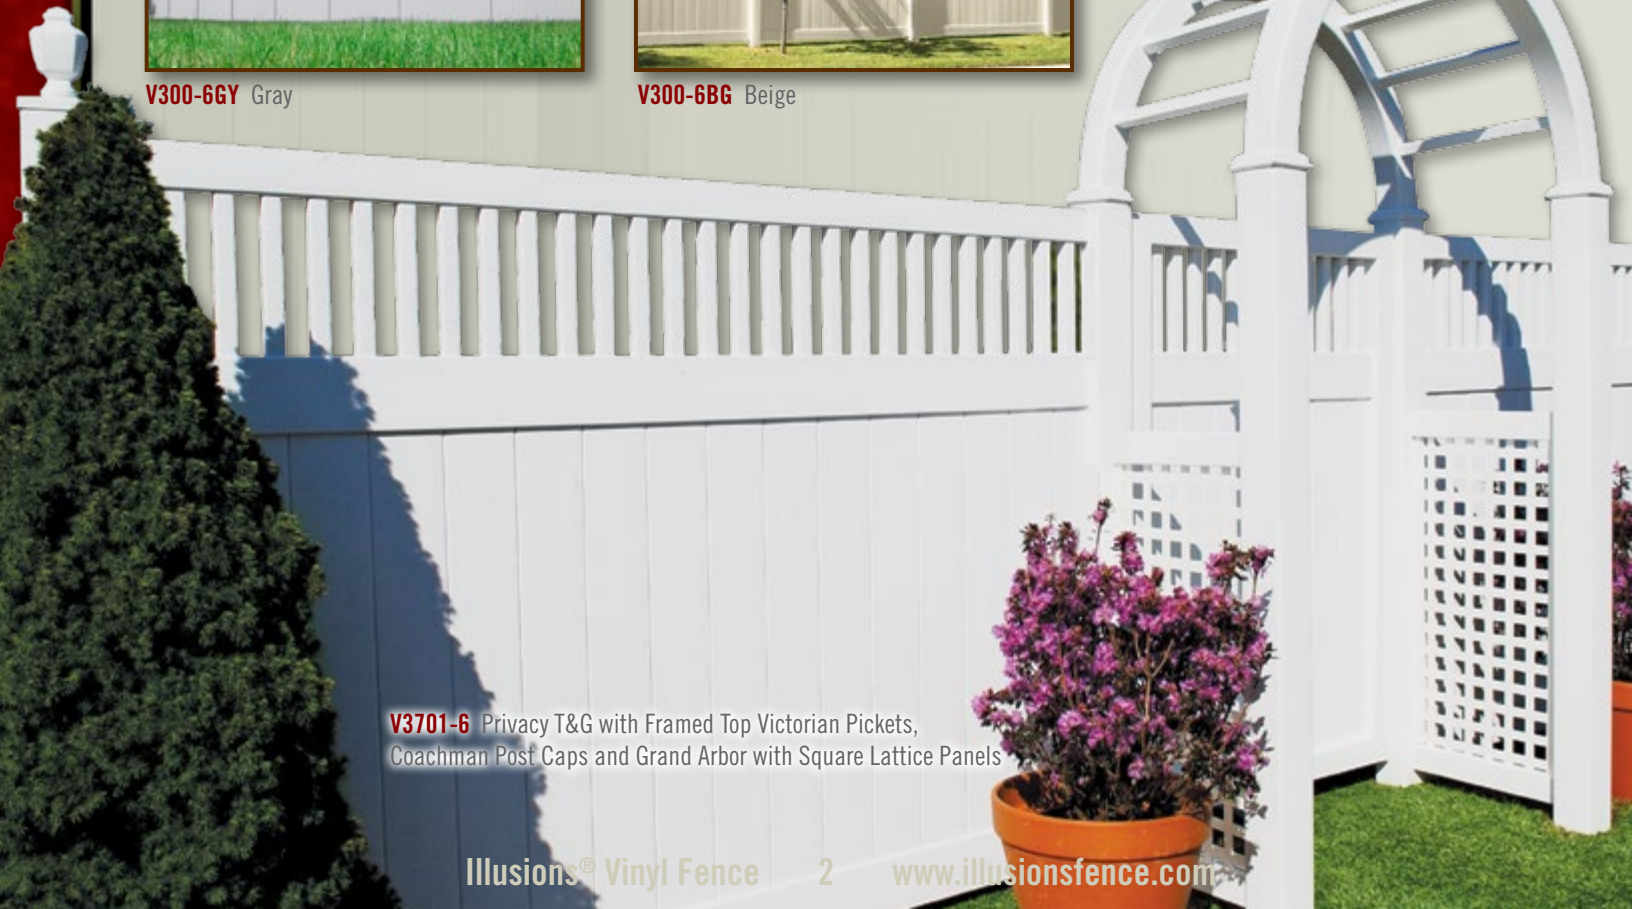

V3701-6 Privacy T&G with Framed Top Victorian Pickets, Coachman Post Caps and Grand Arbor with Square Lattice Panels