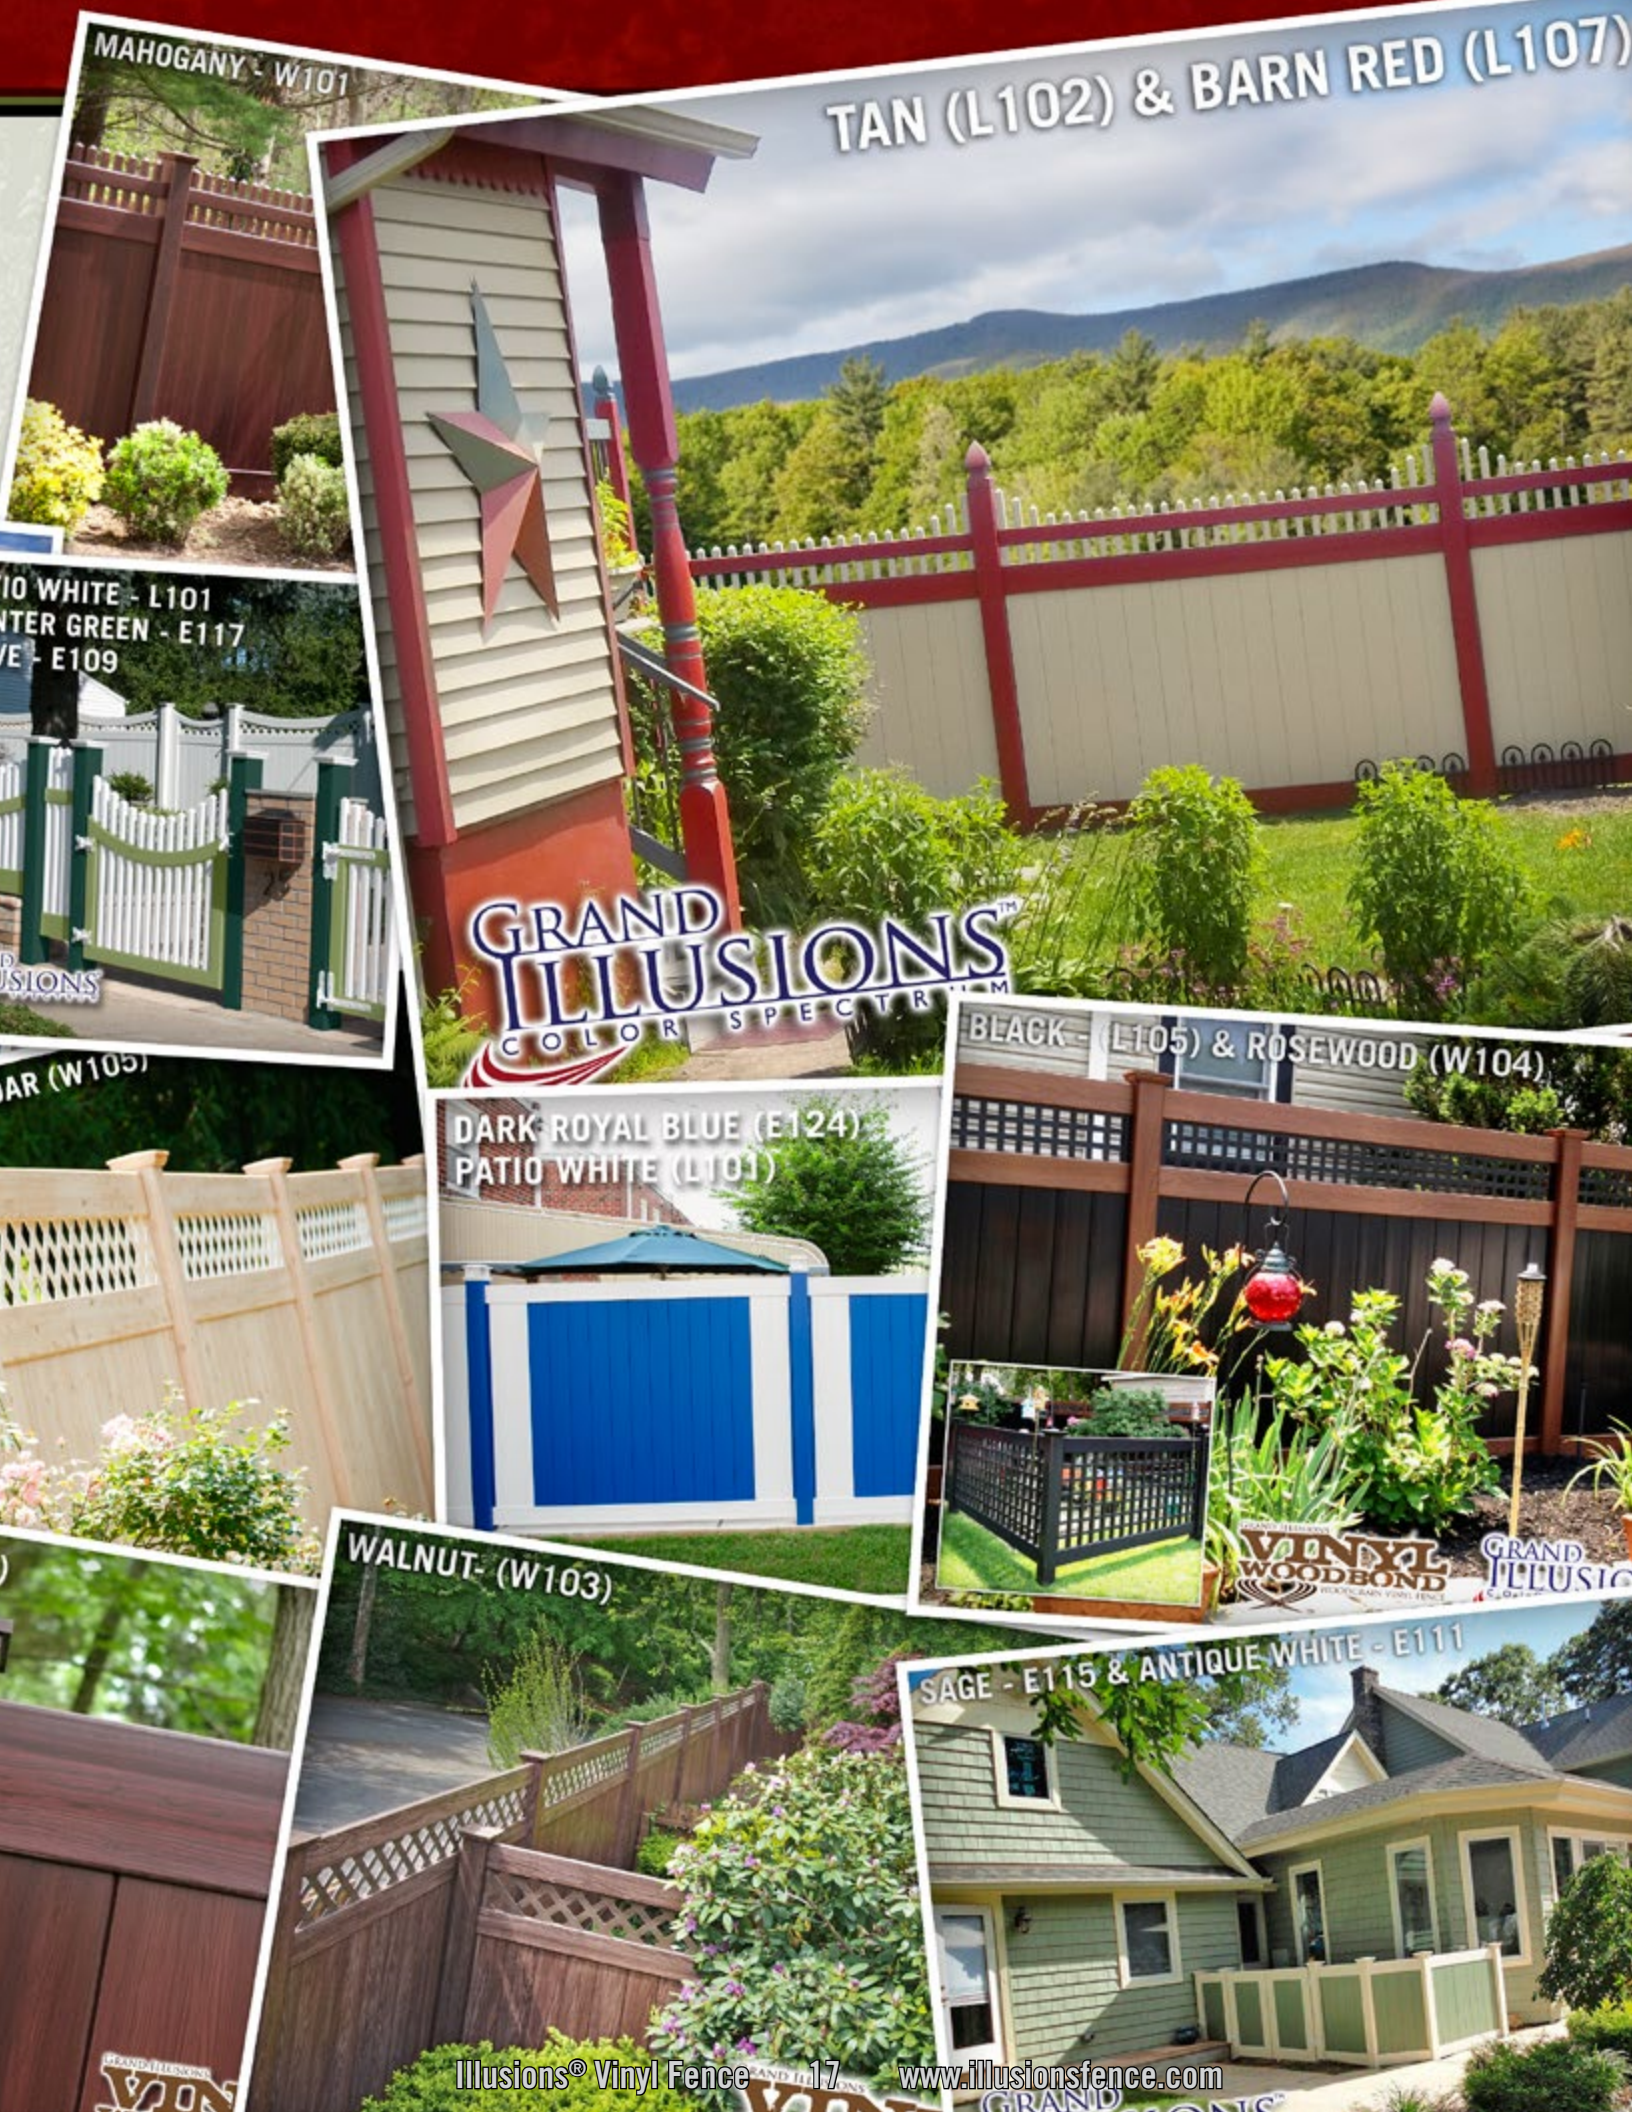

TAN (L102) & BARN RED (L107)

MAHOGANY - W101

ANTIQUE WHITE - L101
MINT GREEN - E117
SAGE - E109

GRAND ILLUSIONS™
COLOR SPECTRUM

BLACK - (L105) & ROSEWOOD (W104)

DARK ROYAL BLUE (E124)
PATIO WHITE (L101)

MAHOGANY (W105)

WALNUT - (W103)

SAGE - E115 & ANTIQUE WHITE - E111