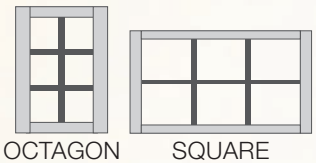

Window Configurations

OCTAGON

SQUARE

Cupola Sizes

Cupola Base Size	Heights		
	Sq. Model	Oxford/Danbury	Plymouth/Yarmouth
24"	48"	47"	47"
30"	60"	60"	58"
36"	72"	70"	69"
42"	84"	81"	79"
48"	96"	93"	91"
60"	118"	113"	111"
72"	140"	136"	133"