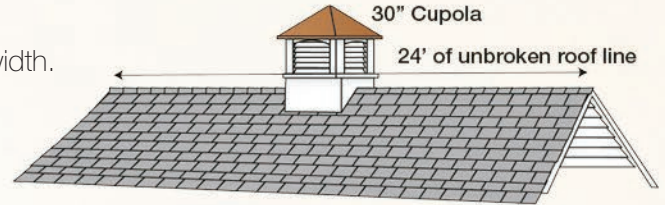

Selecting the Correct Cupola Size

A good rule of thumb in selecting the right size cupola for your building is a minimum of 1.25" for every foot of unbroken roof ridge line. For example: if a roof section measures 24', the minimum size the cupola should be is 30". For roof length 48' and longer you may want to consider using 2 or 3 cupolas.

- Cupola size is derived from the measurement of the base width.
- Extended bases are available for steeper pitched roofs.
- Cupolas come in 2 or 3 sections for easier shipping and installation.
- All louvered cupolas can provide ventilation for your structure.
- Windows are removable for ease of installing a light fixture.
- 60" & 72" cupolas come standard with double mid-sections.
- Custom styles and sizes are available.