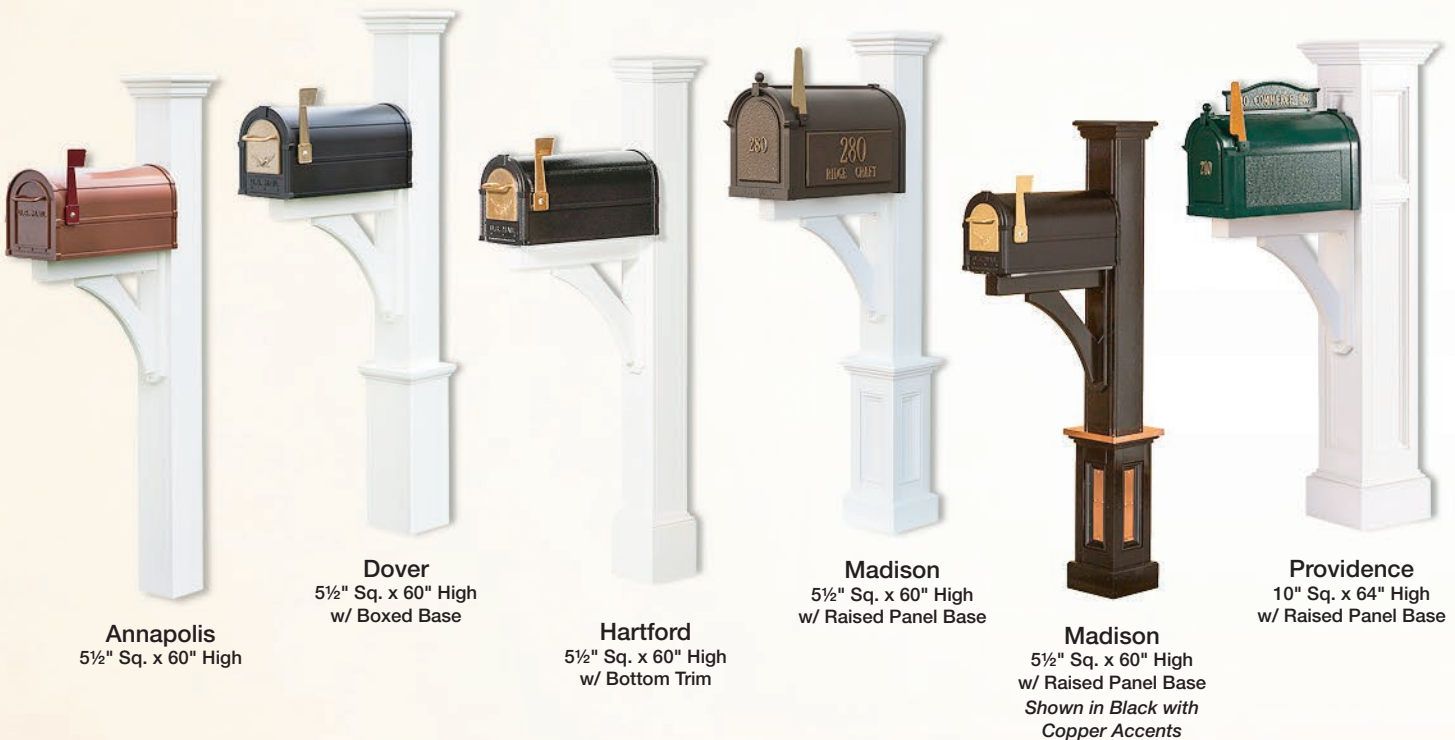

Colonial
11" Sq. x 19" H
(LG - 14" Sq. x 25" H)

Colonial
11" Sq. x 19" H
(LG - 14" Sq. x 25" H)

Mailboxes & Mailbox Posts

Count on “special delivery” every day when you add a beautifully crafted mailbox post and mailbox to your outdoor decor. It’s the perfect balance of function and style. Quality built to stand strong and sturdy through the seasons. Each design is manufactured solely of cellular-pvc board to ensure you of lasting beauty & durability for many years.

Mailbox posts come standard in white. For color options, see page 21.

Newport Metal
9" w x 11" h x 21" d

Black Burgundy Green Bronze

Copper Vein Red Sandstone White

For a list of all options/ upgrades for your mailbox or post, see page 21.

Annapolis
5½" Sq. x 60" High

Dover
5½" Sq. x 60" High
w/ Boxed Base

Hartford
5½" Sq. x 60" High
w/ Bottom Trim

Madison
5½" Sq. x 60" High
w/ Raised Panel Base

Madison
5½" Sq. x 60" High
w/ Raised Panel Base
*Shown in Black with
Copper Accents*