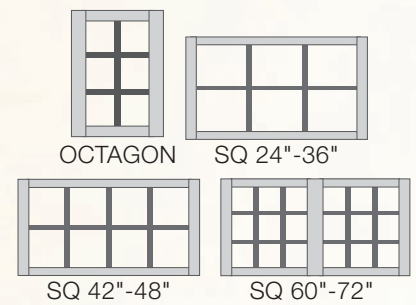

Kingston

Pinnacle

Villa

Salisbury

Salisbury Cedar

CUPOLA INFORMATION

- Standard Weathervane Mount
- Cupolas accommodate up to 10/12 roof pitch
- Available in Vinyl or Cedar
- Available with louvers or windows
- Extended size bases available

Window Configurations

Cupola Sizes

Cupola Base Size	Heights			
	Dalton/Bethany	Kingston/Salisbury	Pinnacle/Villa	Roxbury
24"	48"	47"	47"	50"
30"	60"	59"	57"	62"
36"	69"	68"	67"	72"
42"	80"	79"	77"	84"
48"	91"	90"	88"	96"
60"	113"	109"	107"	118"
72"	133"	129"	126"	140"