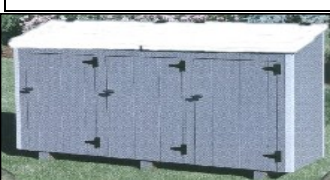

3 Door Can Holder
24"D x 7'3"W x 4'H $499.00

Colors for the 2 and 3 door Roof Clay or White Only

- Barn Red,
- Charcoal Brown
- Cape Cod Gray,
- Wedgewood Blue
- Beige, Chestnut