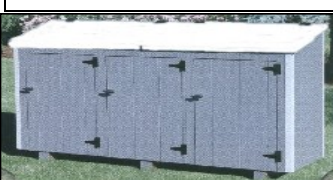

3 Door Can Holder
24"D x 7'3"W x 4'H $499.00

Colors for the
2 and 3 door
Roof Clay or White Only

- Barn Red,
- Charcoal Brown
- Cape Cod Gray,
- Wedgewood Blue
- Beige, Chestnut