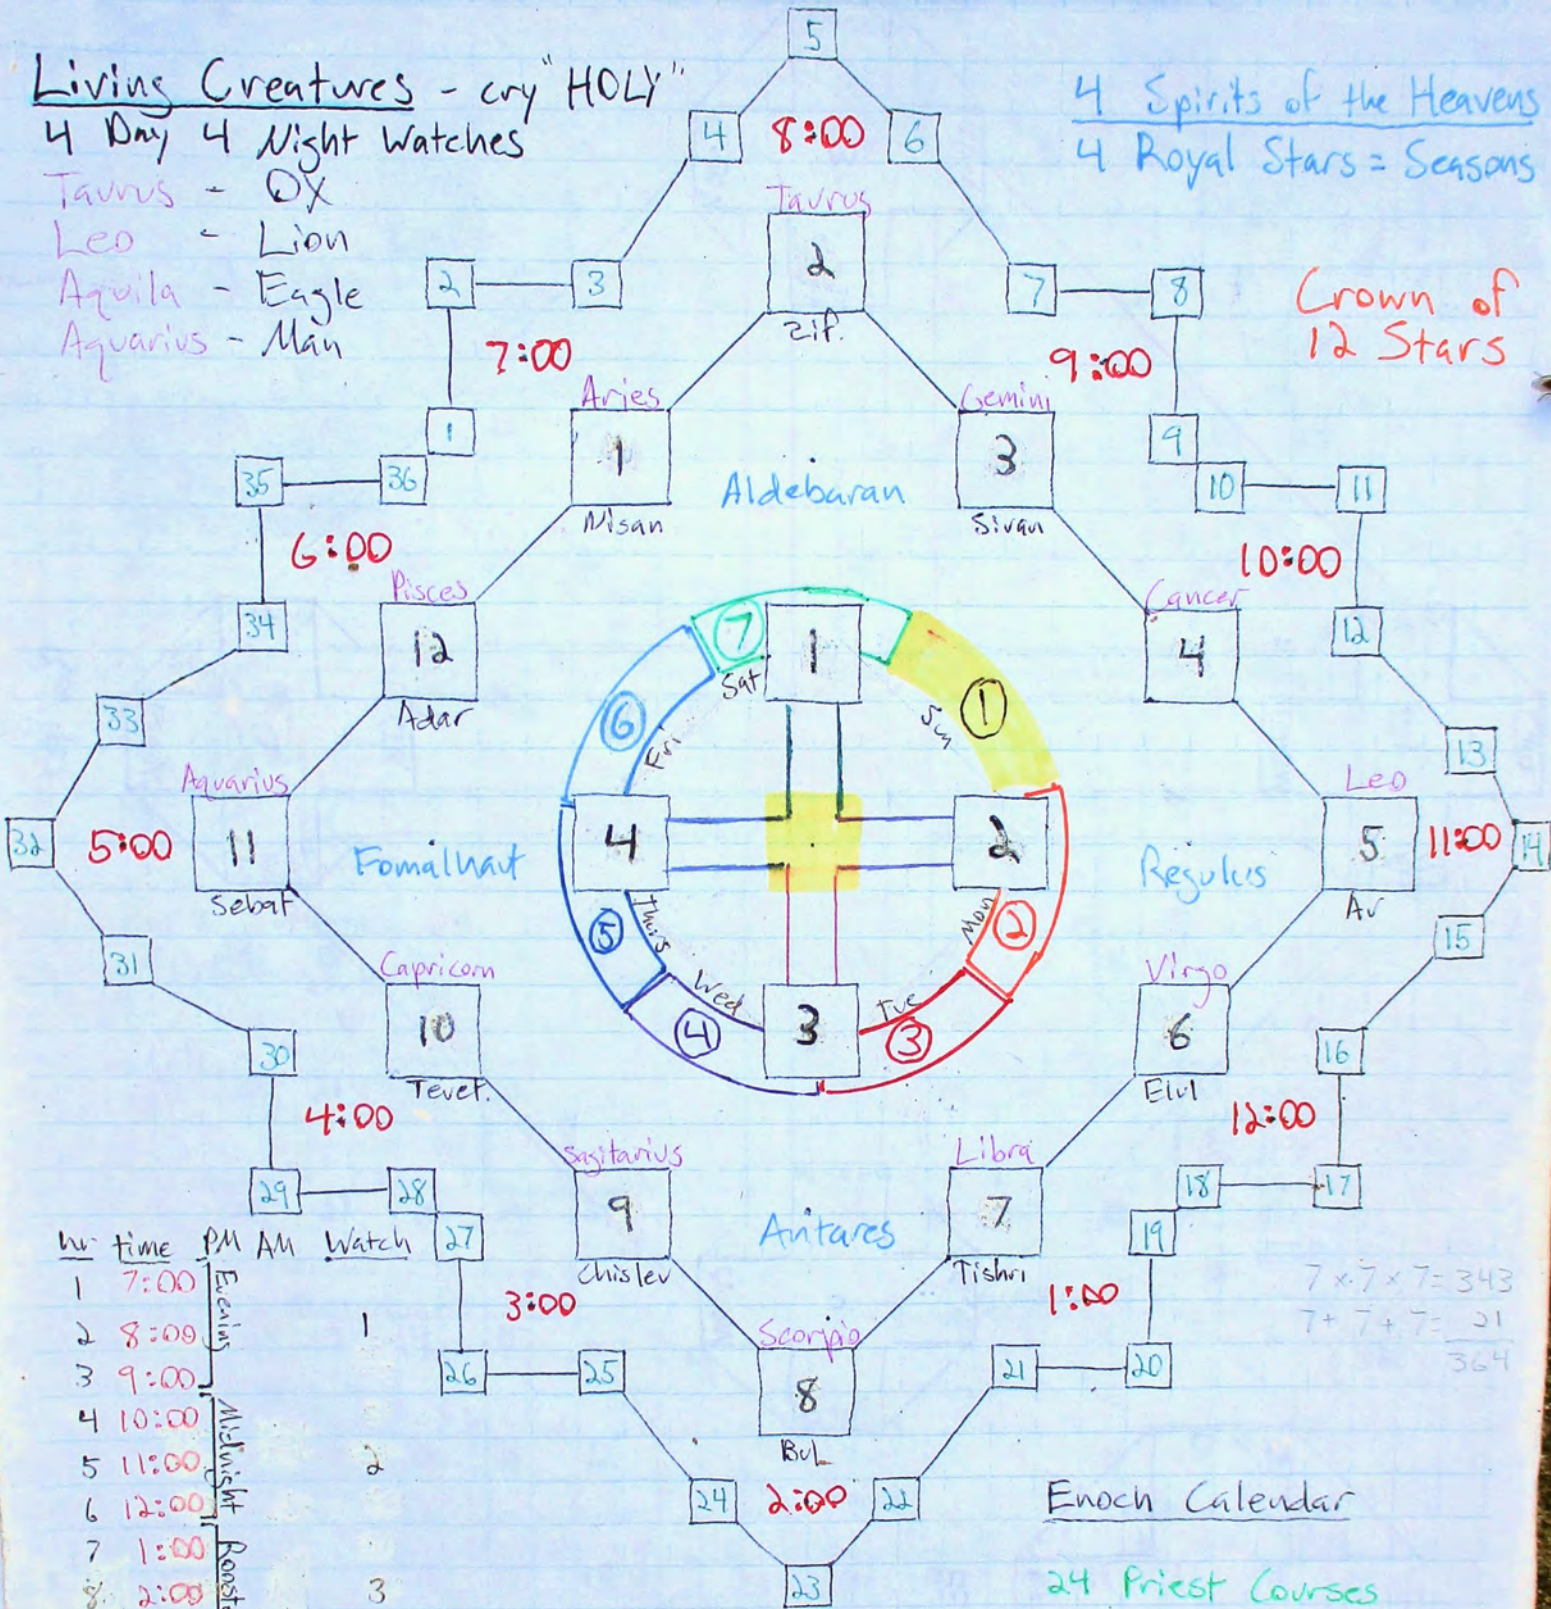

Living Creatures - cry "HOLY"

4 Day 4 Night Watches

- Taurus - Ox
- Leo - Lion
- Aquila - Eagle
- Aquarius - Man

4 Spirits of the Heavens
4 Royal Stars = Seasons

Crown of 12 Stars

$$7 \times 7 \times 7 = 343$$

$$7 + 7 + 7 = 21$$

$$343 + 21 = 364$$

Enoch Calendar

24 Priest Courses

Time, Times, Half Time = 3.5

42 Months = 1,260 Days

12 Mazzaroth Signs
36 Decan Constellations

$$24 \times 2 = 48 + 3 = 51 \times 7 = 357 + 3 = 360 + 4 = 364$$

10
p
a
i
e

11

12

Year 6112 Creation, 13th Year of King

Year 10 Crown

Season	Month	Sabbath Song ^{9th}	Singer Priest Course	12 Stars Mazzaroth Sign	Decan #	7x7 ² Week Cycle	Edklesia Joy Feast					
Summer	1 Abib - Nisan	1	Shimei	Aries	#	42	Edklesia					
		2	Azarel			43						
		3	unleavened bread			•						
		4	Hashabiah			44						
White	2 Zif	5	Shubael	Taurus	OX	45	Laodicea					
		6	Mattithiah			46						
		7	Jeremoth			47						
		8	Hananiah			48						
		9	Jashbekasha			49						
		3 Sivan	3 Sivan			10		Feast Weeks	Gemini		50	Ephesus
						11		Hanani			1	
						12		Mallothi			2	
						13		Eliathah			3	
14												
Red	4	1	Hothir	Cancer		4	4 th					
		2	Giddalti			5						
		3	Mahazioth			6						
		4	Romamtiezer			7						
Red	5 Av	5	Joseph	Leo	LION	8	5 th					
		6	Gedaliah			9						
		7	Zaccur			10						
		8	Izri			11						
		9	Nethaniah			12						
Red	6 Elul	10	Bukkiah	Virgo		13	Pergamos Smyra					
		11	Jesharelah			14						
		12	Jesharelah			5						
		13	Mattaniah			16						