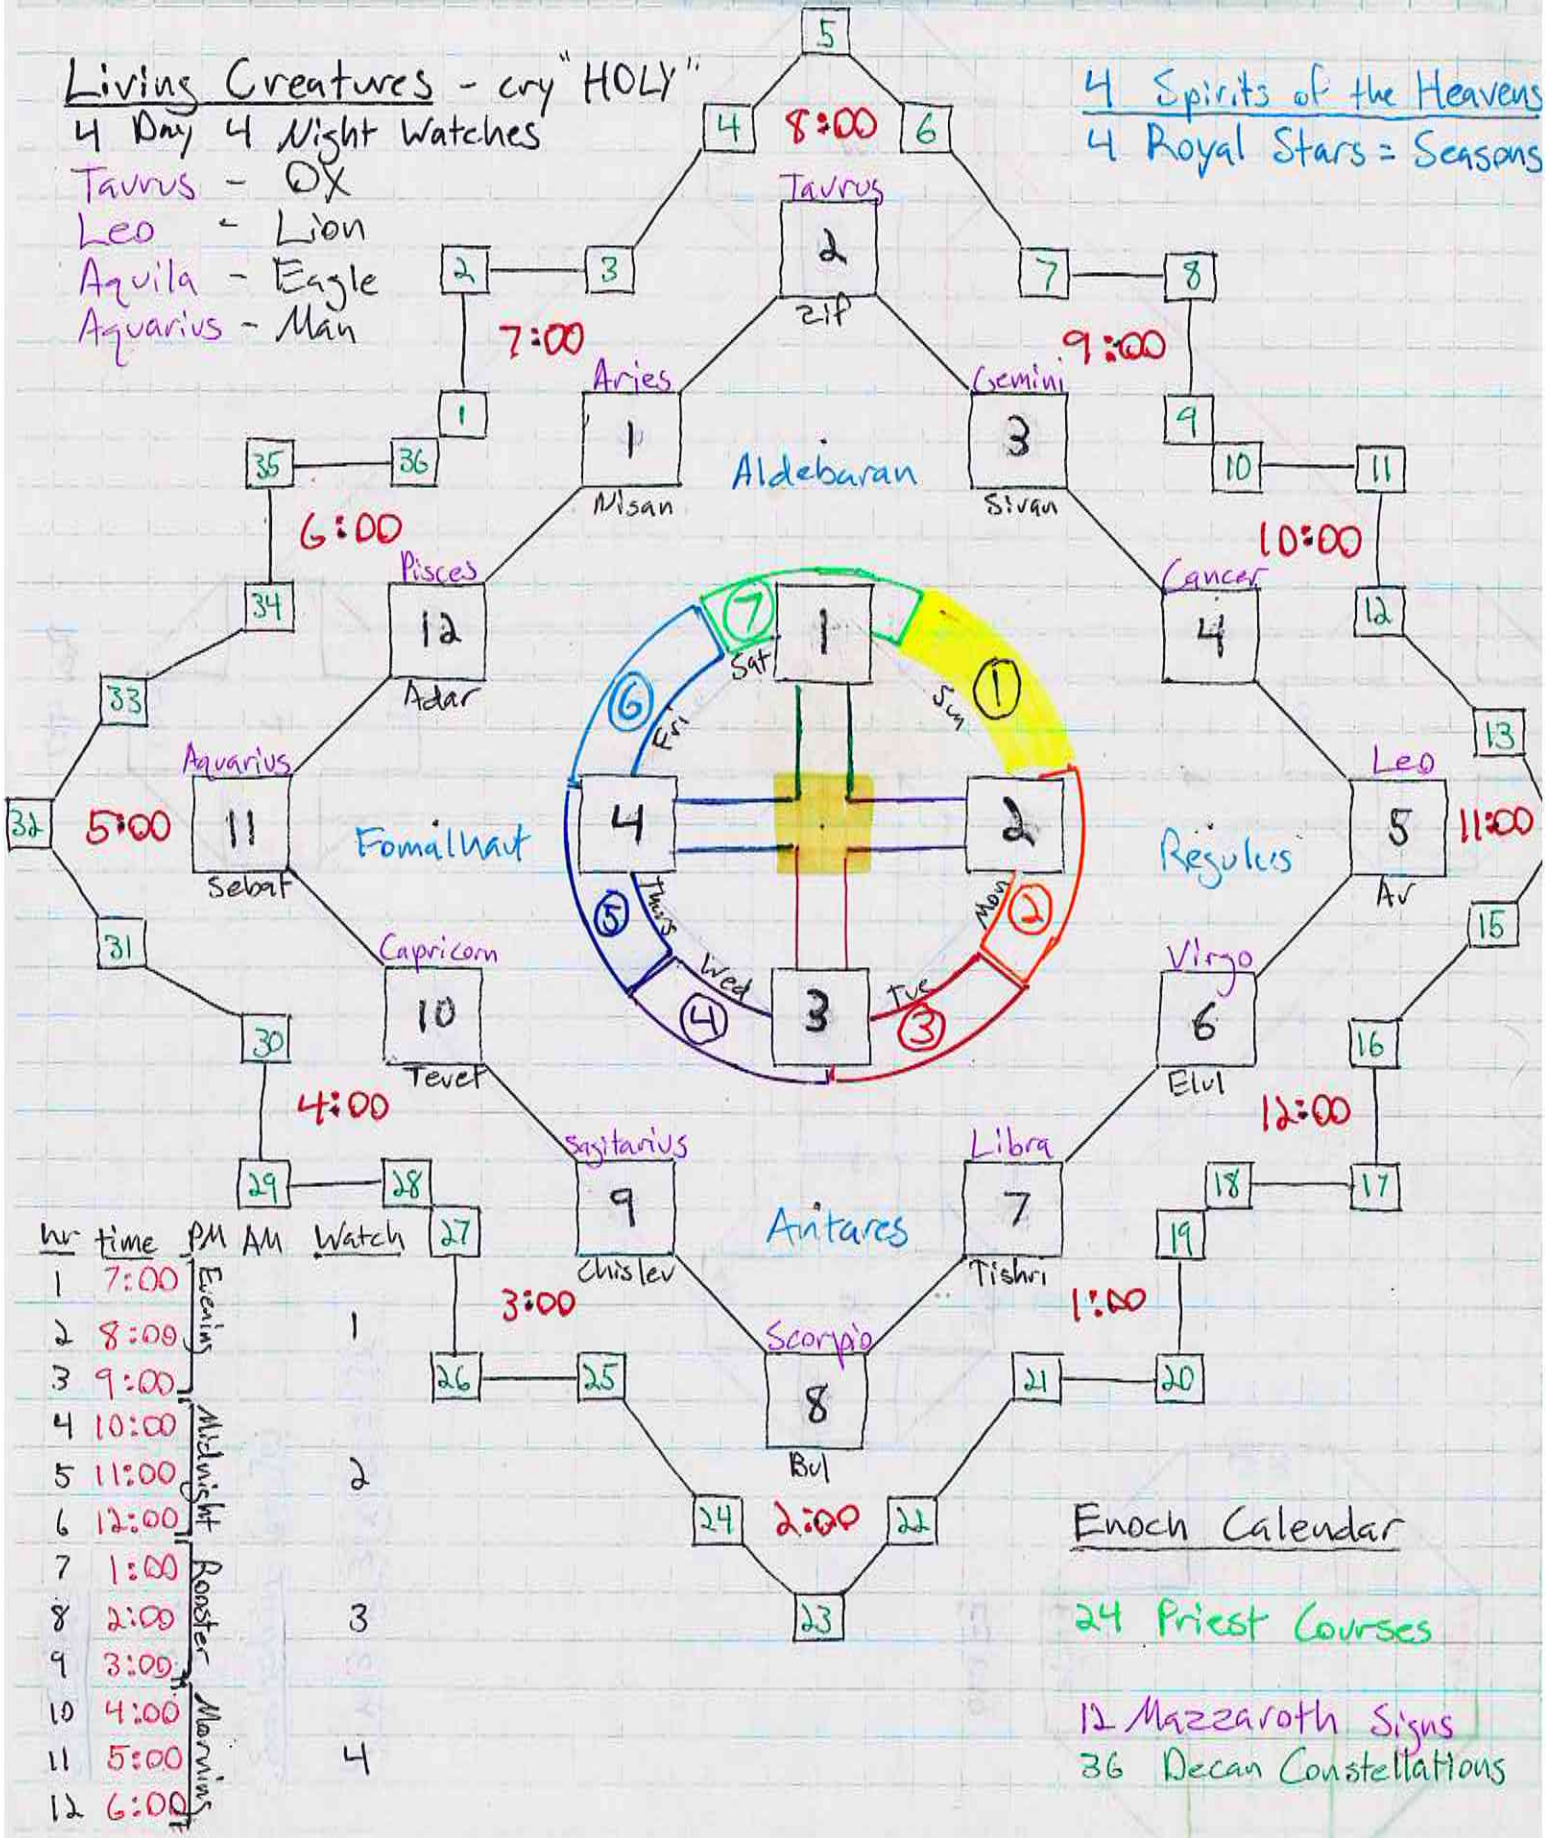

Living Creatures - cry "HOLY"

4 Day 4 Night Watches

- Taurus - Ox
- Leo - Lion
- Aquila - Eagle
- Aquarius - Man

4 Spirits of the Heavens
4 Royal Stars = Seasons

Enoch Calendar

24 Priest Courses

12 Mazzaroth Signs

● New Moon - Solar Eclipse
○ Full Moon - Lunar Eclipse

⑦

Ladiceia

⊖

Ephesus

⑫

Smyrna

⑬

Year 5

Season	Month	Feast	Priest Course	Sign	Decan	#	7x7 Week Cycle	
③ Black	7 Tishri	Trompets	1 Methaniah	Libra	Scales		17	
		Day of Atonement	2 Bukkiah		Cruz	19	18	
		Sukkot	3 Tabernacles		Lamb/Dagon	Lupus	20	
			4 Yesharelah		Corona	21	19	
	8 Bul	1	Yeshaiiah	Scorpio				
		2	Mattaniah		Serpens	22	20	
		3	Shimeil		Ophiuchus	23	21	
		4	Azareel		Hercules	24	22	
		5	Hashabiah				23	
	9 Chislev	1	Shubael	Sagittarius				
		2	Mattithiah		Harp-	Lyra	25	24
		3	Yeremoth		Altar-	Ara	26	25
4		Hananiah	Draco		27	26		
10 Tevet	1	Yoshbekasiah	Capricorn	Goat				
	2	Hanani		Sagitta	28	27		
	3	Mallothi		(EAGLE)	Aquila	29	28	
	4	Eliathah		Delphinus	30	29		
④ Pale	11 Sebat	1	Hothir	Aquarius	(MAN)			
		2	Giddalti		Pisces Australis	31	30	
		3	Mahazioth		White Horse	Pegasus	32	31
		4	Romantiezzer		Cygnus	33	32	
		5	Yoseph				33	
12 Adar	Purim	1	Gedaliah	Pisces				
		2	Zaccur		The Band	34	33	
		3	Izi		Andromeda	35	34	
		4	Methaniah		Cepheus	36	35	