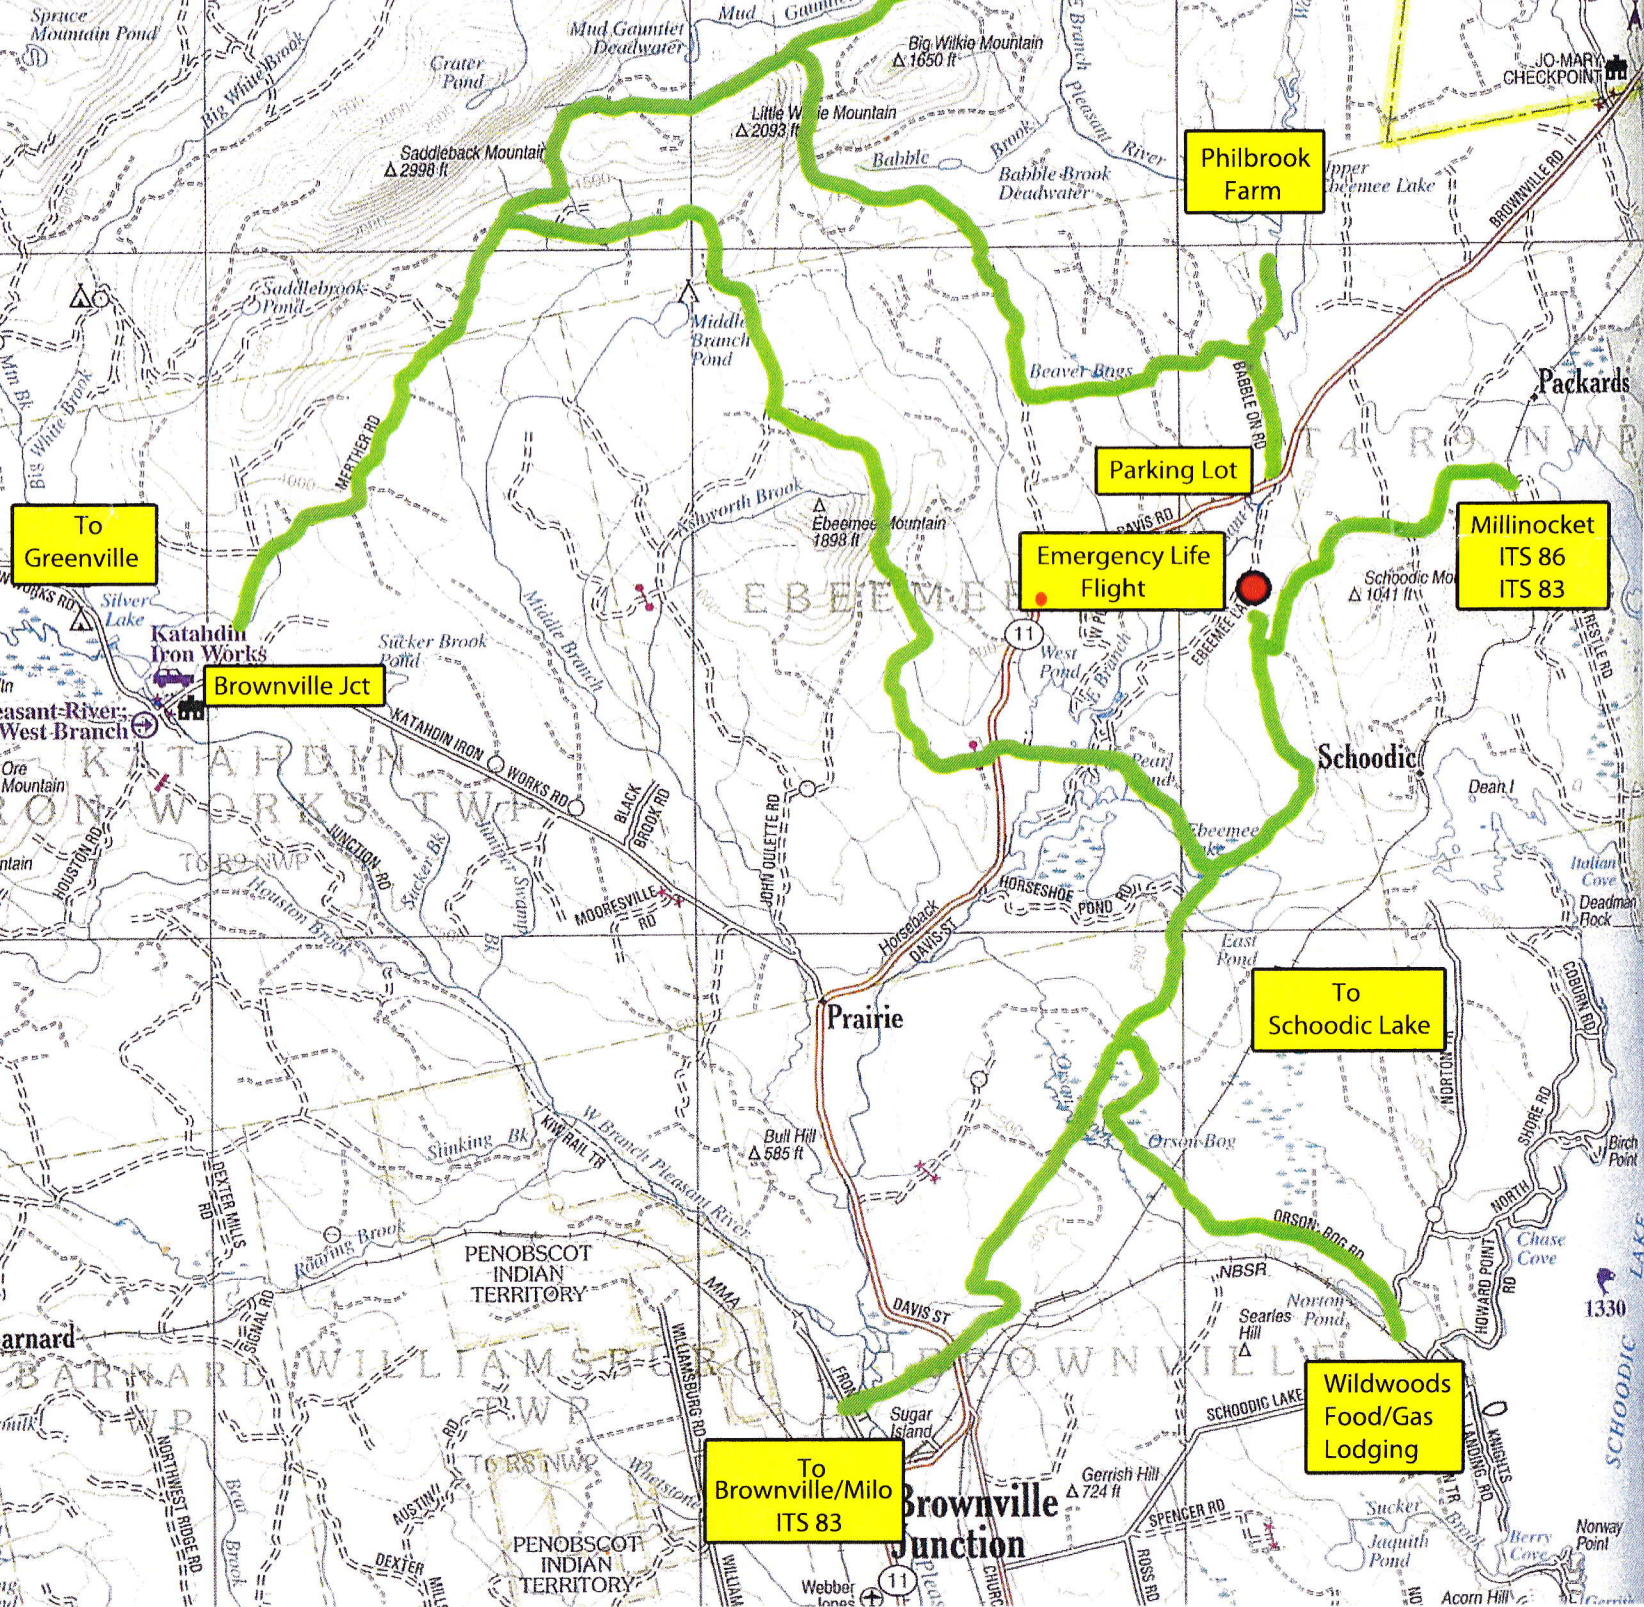

EBEEMEE SNOWMOBILE CLUB

To Greenville

Philbrook Farm

Brownville Jct

Parking Lot

Emergency Life Flight

Millinocket ITS 86 ITS 83

To Schoolic Lake

To Brownville/Milo ITS 83

Wildwoods Food/Gas Lodging