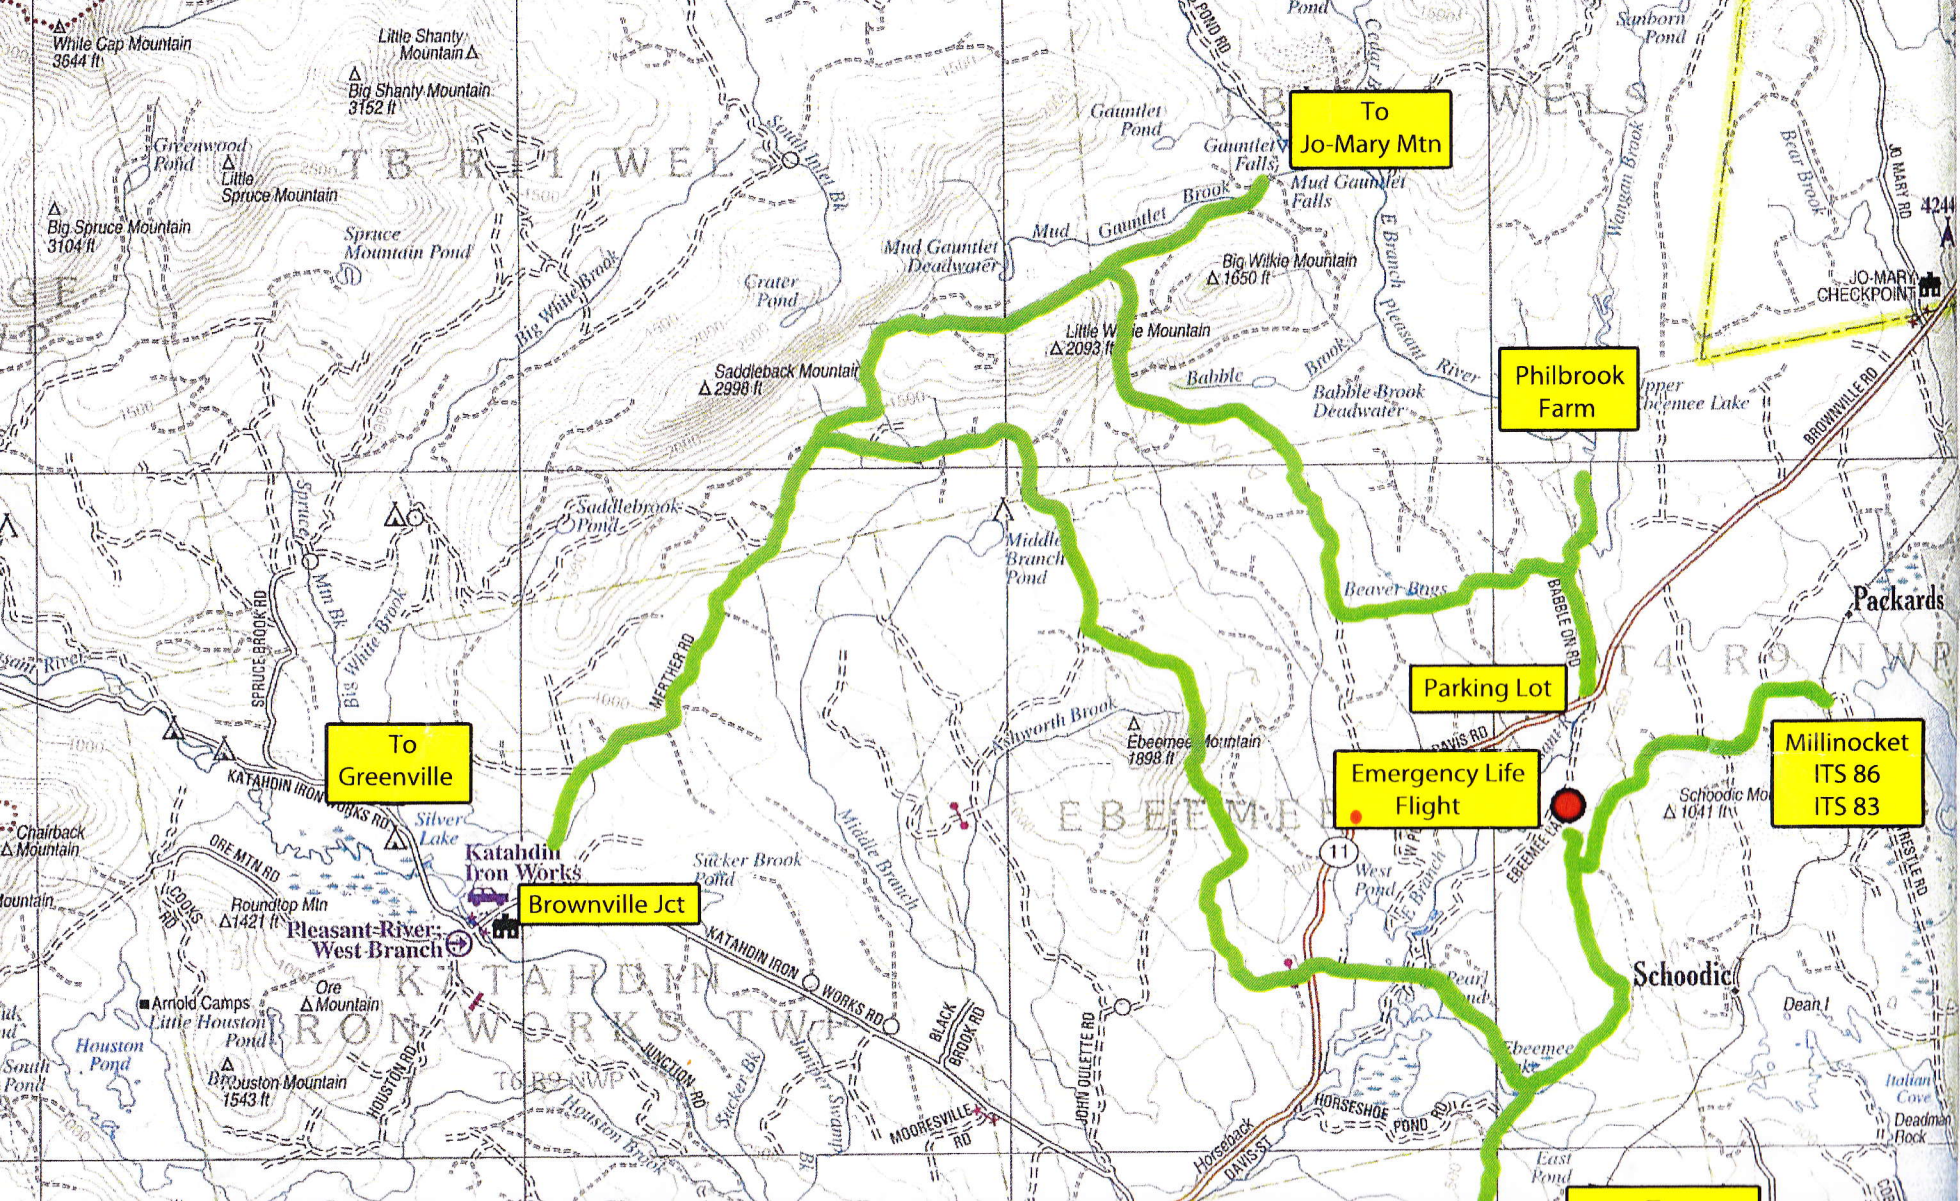

EBEEMEE SNOWMOBILE CLUB

To Greenville

Philbrook Farm

Brownville Jct

Parking Lot

Emergency Life Flight

Millinocket ITS 86 ITS 83

To Schoolic Lake

To Brownville/Milo ITS 83

Wildwoods Food/Gas Lodging