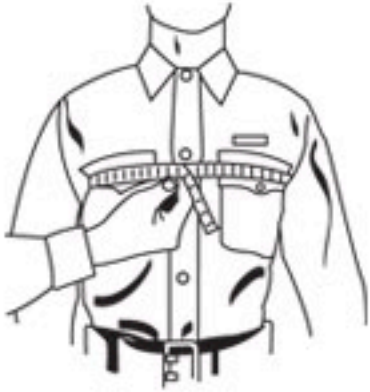

Sizing Instructions for GH Armor

(Standard Sizes)

Measure at fullest part of chest.

SEATED-Measure from bottom of clavicle depression to top of gun belt, in erect sitting position.

Measure down from top of spine (first vertebra) to top of gun belt.

Measure at widest part of waist.

Chest

Front Length Seated

Back Length Seated

Total Waist

YOUR SIZE

34" - 37"	8" - 9"	10" - 11"	24" - 26"	Small Short
34" - 37"	10" - 11"	12" - 13"	28" - 30"	Small Regular
34" - 37"	12" - 13"	14" - 15"	32" - 34"	Small Long
34" - 37"	14" - 15"	16" - 17"	36" - 38"	Small X-Long
38" - 42"	9" - 10"	11" - 12"	28" - 30"	Medium Short
38" - 42"	11" - 12"	13" - 14"	32" - 34"	Medium Regular
38" - 42"	13" - 14"	15" - 16"	36" - 38"	Medium Long
38" - 42"	15" - 16"	17" - 18"	40" - 42"	Medium X-Long
43" - 45"	10" - 11"	12" - 13"	32" - 34"	Large Short
43" - 45"	12" - 13"	14" - 15"	36" - 38"	Large Regular
43" - 45"	14" - 15"	16" - 17"	40" - 42"	Large Long
43" - 45"	16" - 17"	18" - 19"	44" - 46"	Large X-Long
46" - 47"	11" - 12"	13" - 14"	36" - 38"	X-Large Short
46" - 47"	13" - 14"	15" - 16"	40" - 42"	X-Large Regular
46" - 47"	15" - 16"	17" - 18"	44" - 46"	X-Large Long
46" - 47"	17" - 18"	19" - 20"	48" - 50"	X-Large X-Long
48" - 49"	11" - 12"	13" - 14"	40" - 42"	XX-Large Short
48" - 49"	13" - 14"	15" - 16"	44" - 46"	XX-Large Regular
48" - 49"	15" - 16"	17" - 18"	48" - 50"	XX-Large Long
48" - 49"	17" - 18"	19" - 20"	52" - 54"	XX-Large X-Long