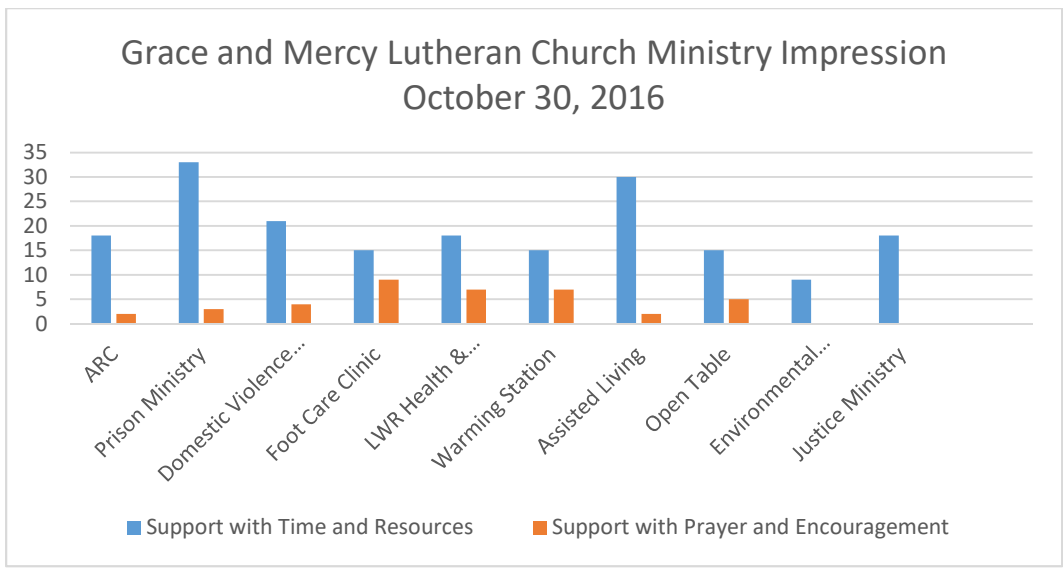

Blue and Orange: One Point for Every Vote

Blue= Weighted 3 points for every vote
 Orange = 1 point for every vote