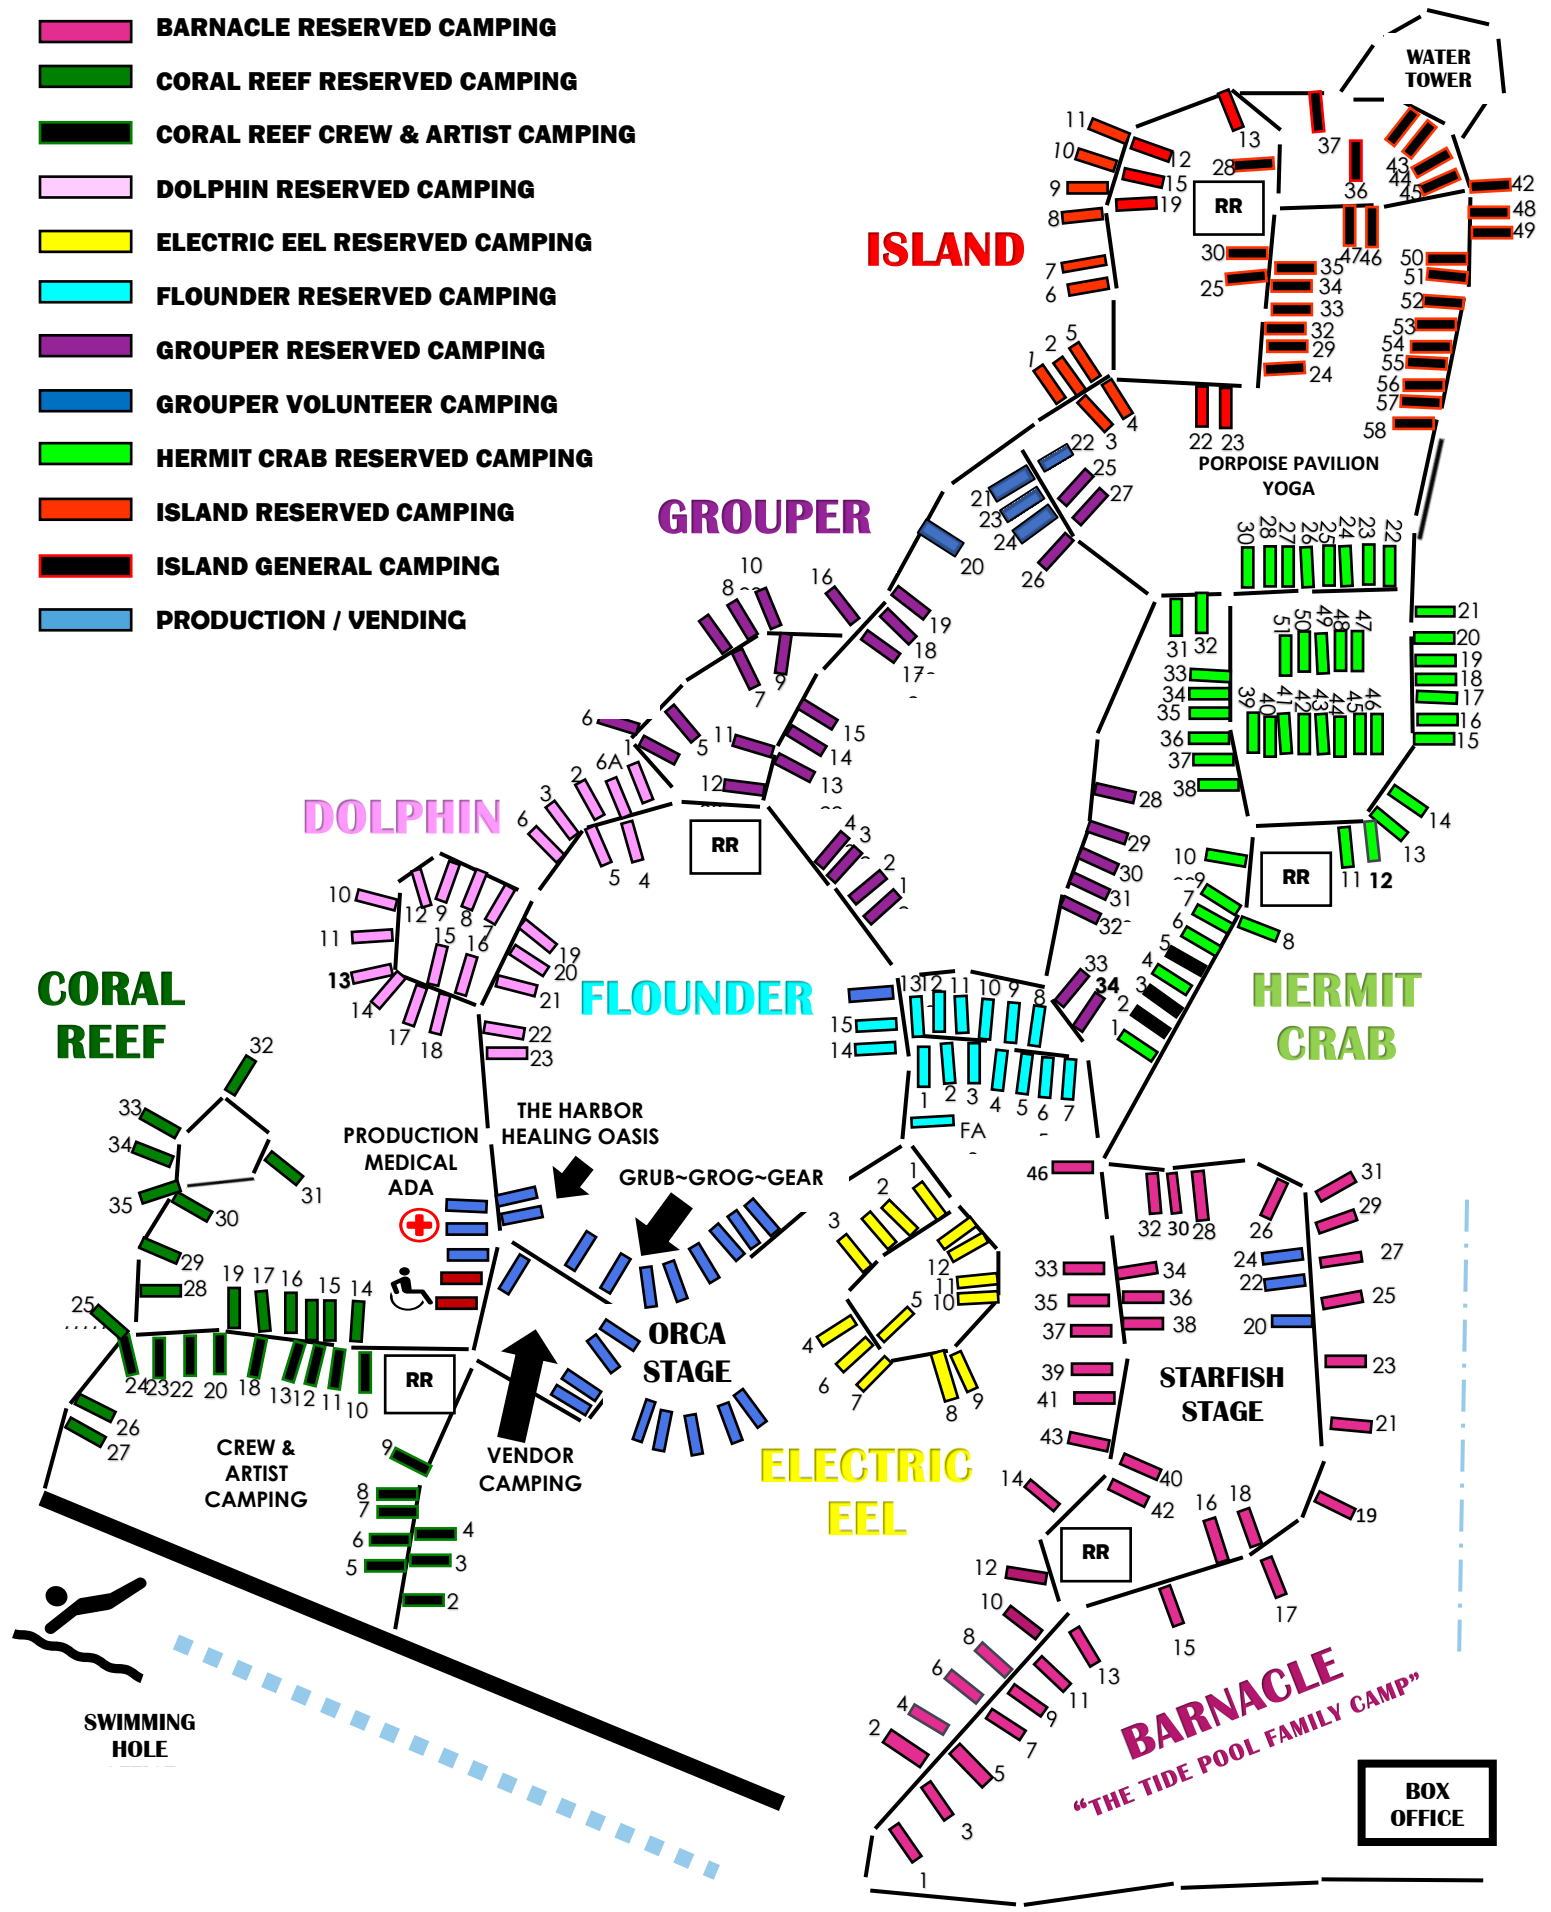

- BARNACLE RESERVED CAMPING**
- CORAL REEF RESERVED CAMPING**
- CORAL REEF CREW & ARTIST CAMPING**
- DOLPHIN RESERVED CAMPING**
- ELECTRIC EEL RESERVED CAMPING**
- FLOUNDER RESERVED CAMPING**
- GROUPEL RESERVED CAMPING**
- GROUPEL VOLUNTEER CAMPING**
- HERMIT CRAB RESERVED CAMPING**
- ISLAND RESERVED CAMPING**
- ISLAND GENERAL CAMPING**
- PRODUCTION / VENDING**

BOX OFFICE

BARNACLE
"THE TIDE POOL FAMILY CAMP"

ELECTRIC EEL

HERMIT CRAB

FLOUNDER

GROUPEL

DOLPHIN

CORAL REEF

ISLAND

WATER TOWER

PORPOISE PAVILION YOGA

THE HARBOR HEALING OASIS

GRUB~GROG~GEAR

ORCA STAGE

STARFISH STAGE

CREW & ARTIST CAMPING

VENDOR CAMPING

SWIMMING HOLE

PRODUCTION MEDICAL ADA

RR

RR

RR

RR

RR