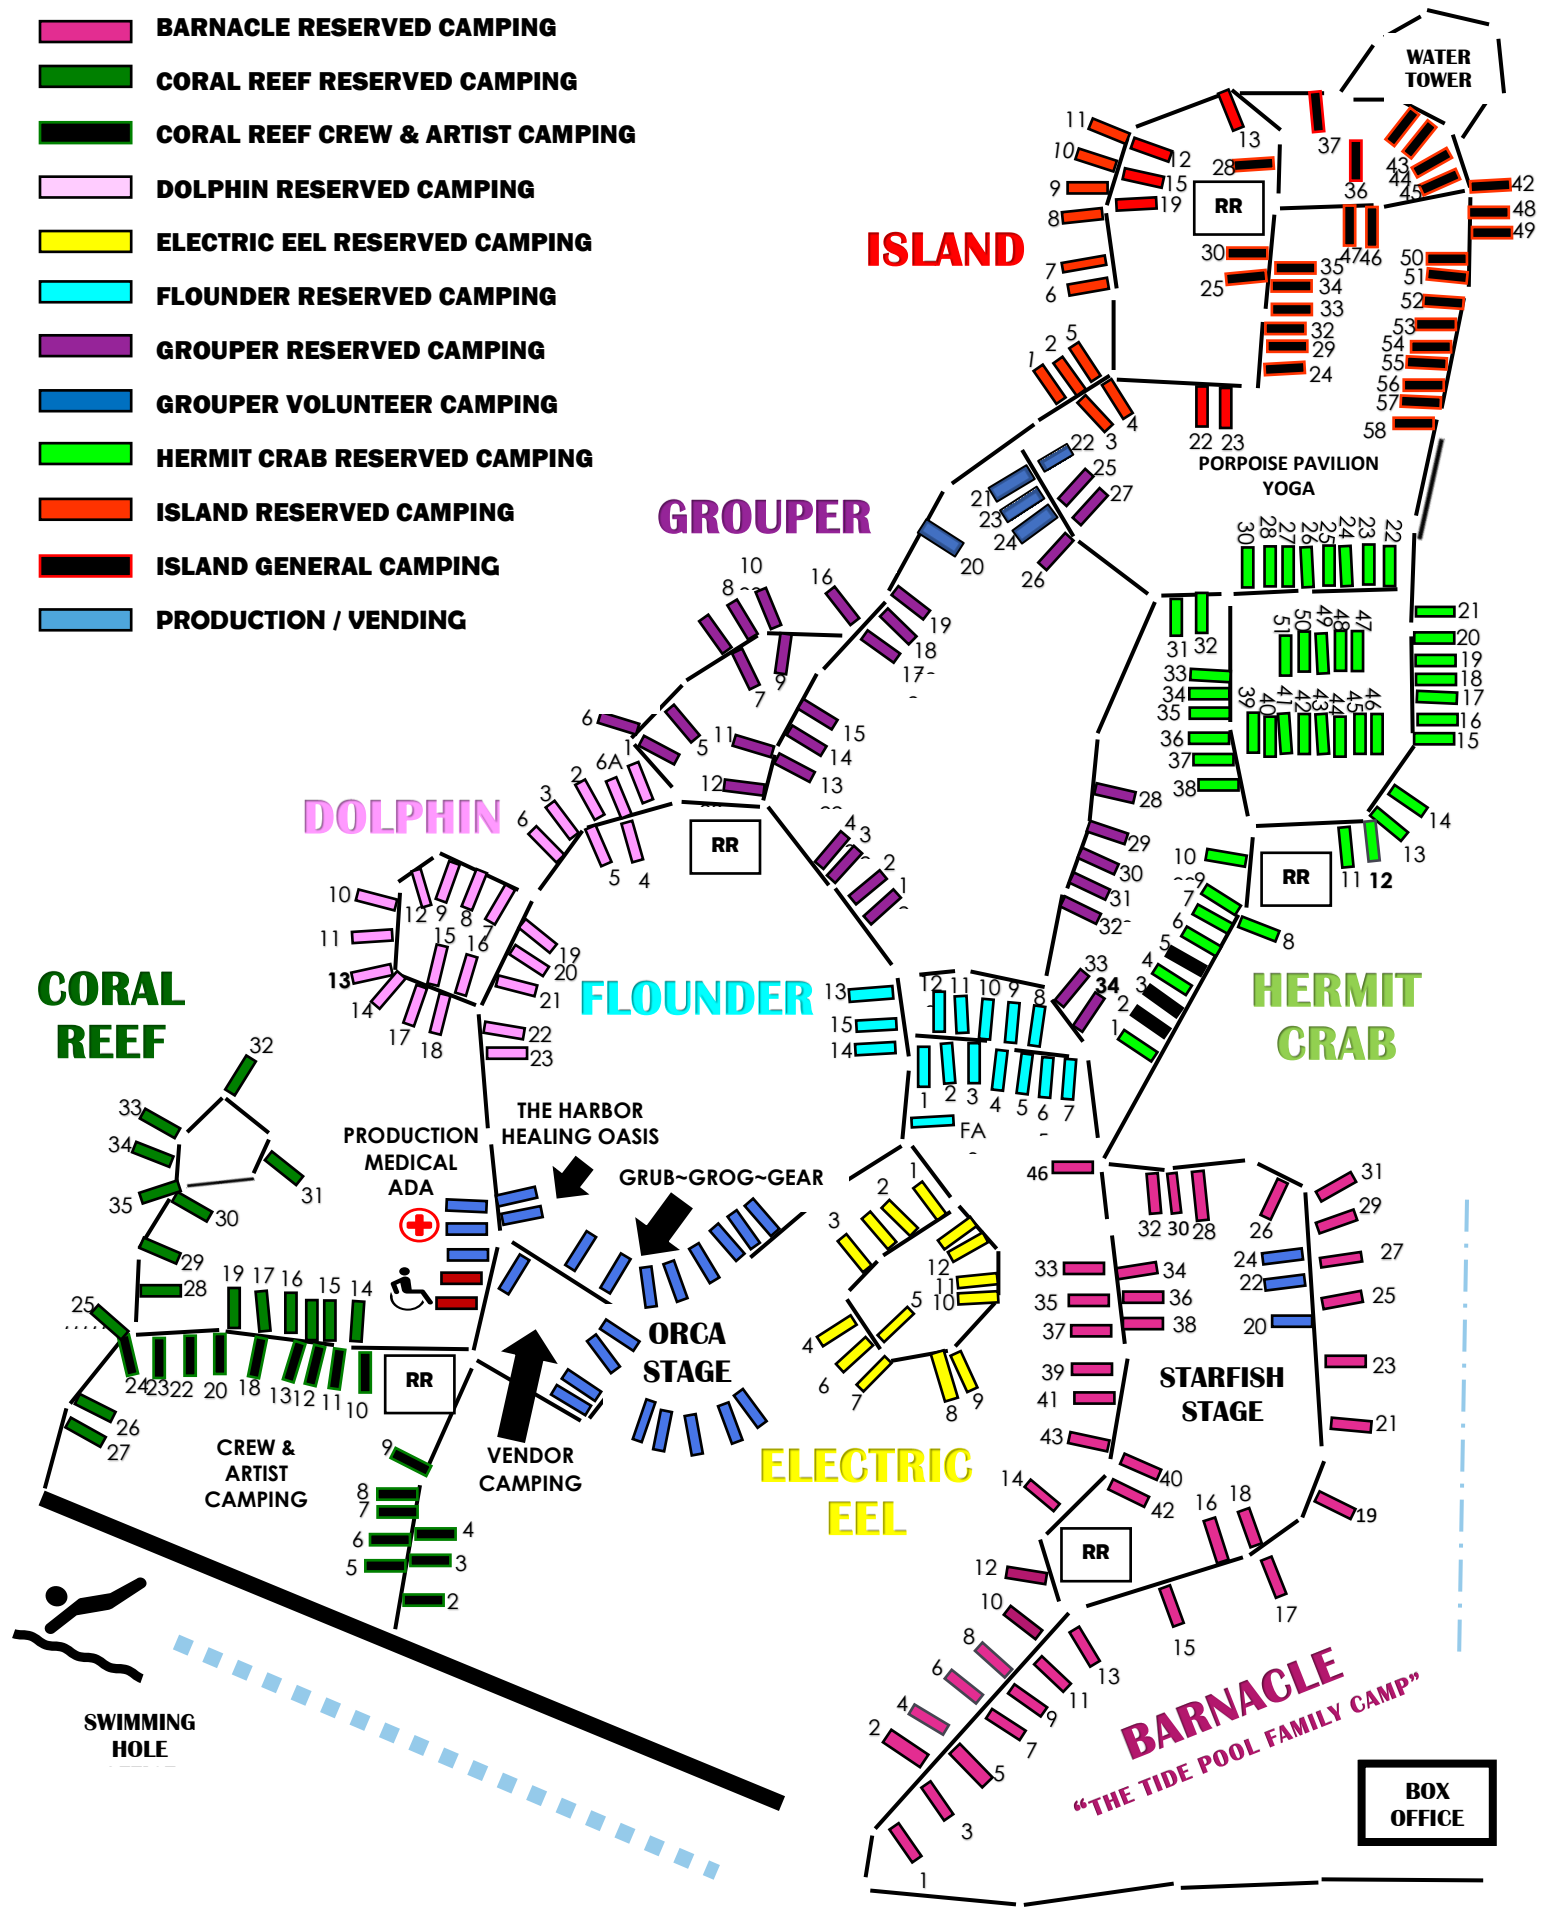

- BARNACLE RESERVED CAMPING**
- CORAL REEF RESERVED CAMPING**
- CORAL REEF CREW & ARTIST CAMPING**
- DOLPHIN RESERVED CAMPING**
- ELECTRIC EEL RESERVED CAMPING**
- FLOUNDER RESERVED CAMPING**
- GROUPEE RESERVED CAMPING**
- GROUPEE VOLUNTEER CAMPING**
- HERMIT CRAB RESERVED CAMPING**
- ISLAND RESERVED CAMPING**
- ISLAND GENERAL CAMPING**
- PRODUCTION / VENDING**

BOX OFFICE

BARNACLE
"THE TIDE POOL FAMILY CAMP"

ISLAND

GROUPEE

DOLPHIN

CORAL REEF

FLOUNDER

HERMIT CRAB

ELECTRIC EEL

SWIMMING HOLE

PRODUCTION MEDICAL ADA

THE HARBOR HEALING OASIS

GRUB~GROG~GEAR

ORCA STAGE

STARFISH STAGE

STARFISH STAGE