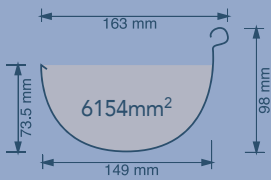

# DIMENSIONS OF OUR PRODUCTS

**NU-LINE**

**NU-LINE METAL ROOF**

**MINI-LINE**

**OLD STYLE QUAD**

**ROUNDLINE UNSLOTTED**

**ROUNDLINE SLOTTED**

**ACE QUAD**

**HALF ROUND UNSLOTTED**

**HALF ROUND SLOTTED**

**FASCIA COVER**

**STEEL FASCIA**

**RAINWATER HEAD**

**SQUARE-LINE**

**LEAF DIVERTER 90MM**

**LEAF DIVERTER 100 X 50MM**