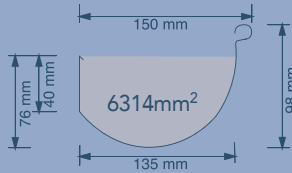

# DIMENSIONS OF OUR PRODUCTS

**NU-LINE**

**NU-LINE METAL ROOF**

**MINI-LINE**

**OLD STYLE QUAD**

**ROUNDLINE UNSLOTTED**

**ROUNDLINE SLOTTED**

**ACE QUAD**

**HALF ROUND UNSLOTTED**

**HALF ROUND SLOTTED**

**FASCIA COVER**

**STEEL FASCIA**

**RAINWATER HEAD**

**SQUARE-LINE**

**LEAF DIVERTER 90MM**

**LEAF DIVERTER 100 X 50MM**