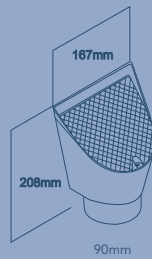

**HALF ROUND UNSLOTTED**

**HALF ROUND SLOTTED**

**FASCIA COVER**

**STEEL FASCIA**

**RAINWATER HEAD**

**SQUARE-LINE**

**LEAF DIVERTER 90MM**

**LEAF DIVERTER 100 X 50MM**

**LEAF DIVERTER 100 X 75MM**

**VALLEY**

**BARGE SOAKER**