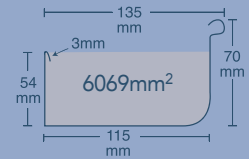

# DIMENSIONS OF OUR PRODUCTS

**NU-LINE**

**NU-LINE METAL ROOF**

**MINI-LINE**

**OLD STYLE QUAD**

**ROUNDLINE UNSLOTTED**

**ROUNDLINE SLOTTED**

**ACE QUAD**

**HALF ROUND UNSLOTTED**

**HALF ROUND SLOTTED**

**FASCIA COVER**

**STEEL FASCIA**

**RAINWATER HEAD**

**SQUARE-LINE**

**LEAF DIVERTER 90MM**

**LEAF DIVERTER 100 X 50MM**