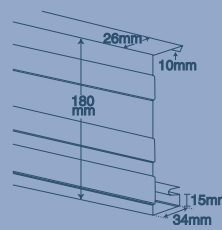

**HALF ROUND UNSLOTTED**

**HALF ROUND SLOTTED**

**FASCIA COVER**

**STEEL FASCIA**

**RAINWATER HEAD**

**SQUARE-LINE**

**LEAF DIVERTER 90MM**

**LEAF DIVERTER 100 X 50MM**

**LEAF DIVERTER 100 X 75MM**

**VALLEY**

**BARGE SOAKER**