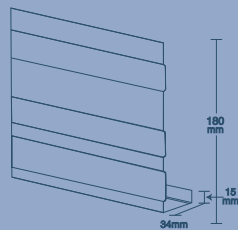

# DIMENSIONS OF OUR PRODUCTS

**NU-LINE**

**NU-LINE METAL ROOF**

**MINI-LINE**

**OLD STYLE QUAD**

**ROUNDLINE UNSLOTTED**

**ROUNDLINE SLOTTED**

**ACE QUAD**

**HALF ROUND UNSLOTTED**

**HALF ROUND SLOTTED**

**FASCIA COVER**

**STEEL FASCIA**

**RAINWATER HEAD**

**SQUARE-LINE**

**LEAF DIVERTER 90MM**

**LEAF DIVERTER 100 X 50MM**