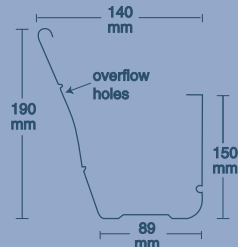

# DIMENSIONS OF OUR PRODUCTS

**NU-LINE**

**NU-LINE METAL ROOF**

**MINI-LINE**

**OLD STYLE QUAD**

**ROUNDLINE UNSLOTTED**

**ROUNDLINE SLOTTED**

**ACE QUAD**

**HALF ROUND UNSLOTTED**

**HALF ROUND SLOTTED**

**FASCIA COVER**

**STEEL FASCIA**

**RAINWATER HEAD**

**SQUARE-LINE**

**LEAF DIVERTER 90MM**

**LEAF DIVERTER 100 X 50MM**

**LEAF DIVERTER 100 X 75MM**

**VALLEY**

**BARGE SOAKER**