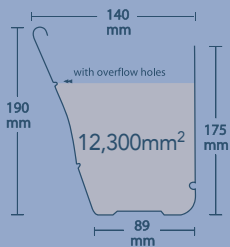

# DIMENSIONS OF OUR PRODUCTS

**NU-LINE**

**NU-LINE METAL ROOF**

**MINI-LINE**

**OLD STYLE QUAD**

**ROUNDLINE UNSLOTTED**

**ROUNDLINE SLOTTED**

**ACE QUAD**

**HALF ROUND UNSLOTTED**

**HALF ROUND SLOTTED**

**FASCIA COVER**

**STEEL FASCIA**

**RAINWATER HEAD**

**SQUARE-LINE**

**LEAF DIVERTER 90MM**

**LEAF DIVERTER 100 X 50MM**

**LEAF DIVERTER 100 X 75MM**

**VALLEY**

**BARGE SOAKER**