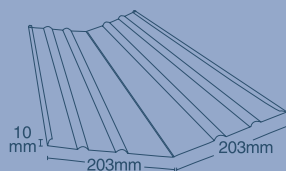

DIMENSIONS OF OUR PRODUCTS