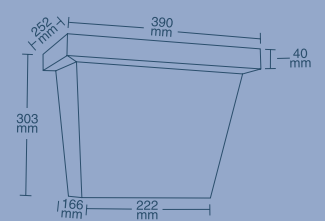

**HALF ROUND UNSLOTTED**

**HALF ROUND SLOTTED**

**FASCIA COVER**

**STEEL FASCIA**

**RAINWATER HEAD**

**SQUARE-LINE**

**LEAF DIVERTER 90MM**

**LEAF DIVERTER 100 X 50MM**

**LEAF DIVERTER 100 X 75MM**

**VALLEY**

**BARGE SOAKER**