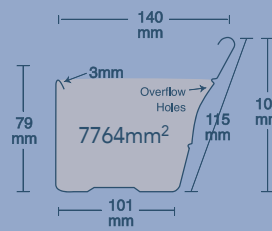

# DIMENSIONS OF OUR PRODUCTS

**NU-LINE**

**NU-LINE METAL ROOF**

**MINI-LINE**

**OLD STYLE QUAD**

**ROUNDLINE UNSLOTTED**

**ROUNDLINE SLOTTED**

**ACE QUAD**

**HALF ROUND UNSLOTTED**

**HALF ROUND SLOTTED**

**FASCIA COVER**

**STEEL FASCIA**

**RAINWATER HEAD**

**SQUARE-LINE**

**LEAF DIVERTER 90MM**

**LEAF DIVERTER 100 X 50MM**

**LEAF DIVERTER 100 X 75MM**

**VALLEY**

**BARGE SOAKER**