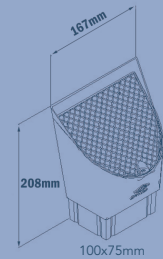

**HALF ROUND UNSLOTTED**

**HALF ROUND SLOTTED**

**FASCIA COVER**

**STEEL FASCIA**

**RAINWATER HEAD**

**SQUARE-LINE**

**LEAF DIVERTER 90MM**

**LEAF DIVERTER 100 X 50MM**

**LEAF DIVERTER 100 X 75MM**

**VALLEY**

**BARGE SOAKER**