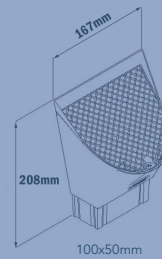

**HALF ROUND UNSLOTTED**

**HALF ROUND SLOTTED**

**FASCIA COVER**

**STEEL FASCIA**

**RAINWATER HEAD**

**SQUARE-LINE**

**LEAF DIVERTER 90MM**

**LEAF DIVERTER 100 X 50MM**

**LEAF DIVERTER 100 X 75MM**

**VALLEY**

**BARGE SOAKER**