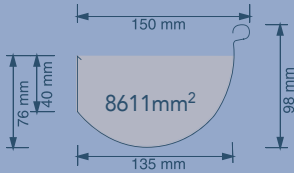

# DIMENSIONS OF OUR PRODUCTS

**NU-LINE**

**NU-LINE METAL ROOF**

**MINI-LINE**

**OLD STYLE QUAD**

**ROUNDLINE UNSLOTTED**

**ROUNDLINE SLOTTED**

**ACE QUAD**

**HALF ROUND UNSLOTTED**

**HALF ROUND SLOTTED**

**FASCIA COVER**

**STEEL FASCIA**

**RAINWATER HEAD**

**SQUARE-LINE**

**LEAF DIVERTER 90MM**

**LEAF DIVERTER 100 X 50MM**