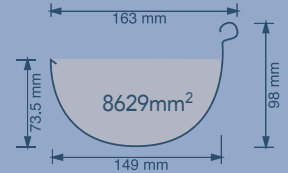

# DIMENSIONS OF OUR PRODUCTS

**NU-LINE**

**NU-LINE METAL ROOF**

**MINI-LINE**

**OLD STYLE QUAD**

**ROUNDLINE UNSLOTTED**

**ROUNDLINE SLOTTED**

**ACE QUAD**

**HALF ROUND UNSLOTTED**

**HALF ROUND SLOTTED**

**FASCIA COVER**

**STEEL FASCIA**

**RAINWATER HEAD**

**SQUARE-LINE**

**LEAF DIVERTER 90MM**

**LEAF DIVERTER 100 X 50MM**