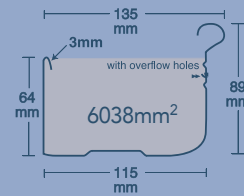

# DIMENSIONS OF OUR PRODUCTS

**NU-LINE**

**NU-LINE METAL ROOF**

**MINI-LINE**

**OLD STYLE QUAD**

**ROUNDLINE UNSLOTTED**

**ROUNDLINE SLOTTED**

**ACE QUAD**

**HALF ROUND UNSLOTTED**

**HALF ROUND SLOTTED**

**FASCIA COVER**

**STEEL FASCIA**

**RAINWATER HEAD**

**SQUARE-LINE**

**LEAF DIVERTER 90MM**

**LEAF DIVERTER 100 X 50MM**