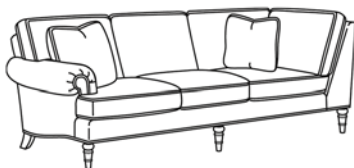

(R) Roll Panel Arm

(S) Sock Arm

BASE STYLES

Kick Pleat Skirt

Drape Skirt
*see price list for upcharge

Tapered Leg

Tapered Leg
with Casters

Turned Leg

Turned Leg
with Casters

CD8805 CHAIR
Width: 35.5"(T-32", E-33")

CD8807 OTTOMAN
27W x 21D x 17.5H

CD8804 LOVESEAT
Width: 63.5"(T-60", E-61.5")

CD8802 APARTMENT SOFA (2 over 2)
Width: 75.5"(T-71.5", E-73")

CD8800-2 SOFA (2 over 2)
Width: 81"(T-77", E-78.5")

CD8800 SOFA (3 over 3)
Width: 81"(T-77", E-78.5")

CD8801-2 LONG SOFA (2 over 2)
Width: 88"(T-84.5", E-86")

CD8801 LONG SOFA (3 over 3)
Width: 88"(T-84.5", E-86")

CD8810-L Left Arm Corner Sofa
Width: 96"(T-93.5", E-94.5")

CD8810-R Right Arm Corner Sofa
Width: 96"(T-93.5", E-94.5")

CD8811-L Left Arm Sofa
Width: 81.5"(T-79", E-80")

CD8811-R Right Arm Sofa
Width: 81.5"(T-79", E-80")

CD8814-L Left Arm Loveseat
Width: 57"(T-54.5", E-55.5")