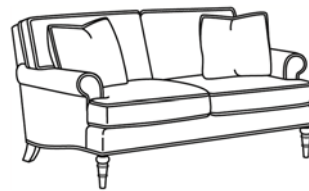

BUILD YOUR STYLE

SEAT CUSHION

T-Cushion

BACK CUSHION

Loose Pillow Box Border Back Cushion (semi-attached also available)

ARM STYLES

(E) English Arm

(T) Track Arm

(R) Roll Panel Arm

(S) Sock Arm

BASE STYLES

Kick Pleat Skirt

Drape Skirt
*see price list for upcharge

Tapered Leg

Tapered Leg
with Casters

Turned Leg

Turned Leg
with Casters

CD8805 CHAIR
Width: 35.5"(T-32", E-33")

CD8807 OTTOMAN
27W x 21D x 17.5H

CD8804 LOVESEAT
Width: 63.5"(T-60", E-61.5")

CD8802 APARTMENT SOFA (2 over 2)
Width: 75.5"(T-71.5", E-73")

CD8800-2 SOFA (2 over 2)
Width: 81"(T-77", E-78.5")

CD8810-R Right Arm Corner Sofa
Width: 96"(T-93.5", E-94.5")

CD8811-L Left Arm Sofa
Width: 81.5"(T-79", E-80")

CD8811-R Right Arm Sofa
Width: 81.5"(T-79", E-80")

CD8814-L Left Arm Loveseat
Width: 57"(T-54.5", E-55.5")