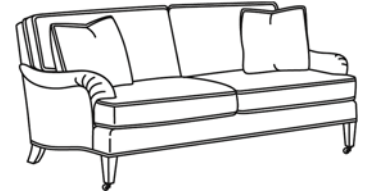

(R) Roll Panel Arm

(S) Sock Arm

BASE STYLES

Kick Pleat Skirt

Drape Skirt
*see price list for upcharge

Tapered Leg

Tapered Leg
with Casters

Turned Leg

Turned Leg
with Casters

CD8805 CHAIR
Width: 35.5"(T-32", E-33")

CD8807 OTTOMAN
27W x 21D x 17.5H

CD8804 LOVESEAT
Width: 63.5"(T-60", E-61.5")

CD8802 APARTMENT SOFA (2 over 2)
Width: 75.5"(T-71.5", E-73")

CD8800-2 SOFA (2 over 2)
Width: 81"(T-77", E-78.5")

CD8800 SOFA (3 over 3)
Width: 81"(T-77", E-78.5")

CD8801-2 LONG SOFA (2 over 2)
Width: 88"(T-84.5", E-86")

CD8801 LONG SOFA (3 over 3)
Width: 88"(T-84.5", E-86")

CD8810-L Left Arm Corner Sofa
Width: 96"(T-93.5", E-94.5")

CD8810-R Right Arm Corner Sofa
Width: 96"(T-93.5", E-94.5")

CD8811-L Left Arm Sofa
Width: 81.5"(T-79", E-80")

CD8811-R Right Arm Sofa
Width: 81.5"(T-79", E-80")

CD8814-L Left Arm Loveseat
Width: 57"(T-54.5", E-55.5")