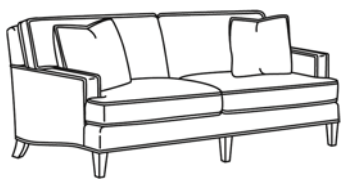

(R) Roll Panel Arm

(S) Sock Arm

BASE STYLES

Kick Pleat Skirt

Drape Skirt
*see price list for upcharge

Tapered Leg

Tapered Leg
with Casters

Turned Leg

Turned Leg
with Casters

CD8805 CHAIR
Width: 35.5"(T-32", E-33")

CD8807 OTTOMAN
27W x 21D x 17.5H

CD8804 LOVESEAT
Width: 63.5"(T-60", E-61.5")

CD8802 APARTMENT SOFA (2 over 2)
Width: 75.5"(T-71.5", E-73")

CD8800-2 SOFA (2 over 2)
Width: 81"(T-77", E-78.5")

CD8800 SOFA (3 over 3)
Width: 81"(T-77", E-78.5")

CD8801-2 LONG SOFA (2 over 2)
Width: 88"(T-84.5", E-86")

CD8801 LONG SOFA (3 over 3)
Width: 88"(T-84.5", E-86")

CD8810-L Left Arm Corner Sofa
Width: 96"(T-93.5", E-94.5")

CD8810-R Right Arm Corner Sofa
Width: 96"(T-93.5", E-94.5")

CD8811-L Left Arm Sofa
Width: 81.5"(T-79", E-80")

CD8811-R Right Arm Sofa
Width: 81.5"(T-79", E-80")

CD8814-L Left Arm Loveseat
Width: 57"(T-54.5", E-55.5")