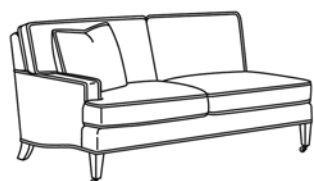

Turned Leg
with Casters

CD8805 CHAIR
Width: 35.5"(T-32", E-33")

CD8807 OTTOMAN
27W x 21D x 17.5H

CD8804 LOVESEAT
Width: 63.5"(T-60", E-61.5")

CD8802 APARTMENT SOFA (2 over 2)
Width: 75.5"(T-71.5", E-73")

CD8800-2 SOFA (2 over 2)
Width: 81"(T-77", E-78.5")

CD8800 SOFA (3 over 3)
Width: 81"(T-77", E-78.5")

CD8801-2 LONG SOFA (2 over 2)
Width: 88"(T-84.5", E-86")

CD8801 LONG SOFA (3 over 3)
Width: 88"(T-84.5", E-86")

CD8810-L Left Arm Corner Sofa
Width: 96"(T-93.5", E-94.5")

CD8810-R Right Arm Corner Sofa
Width: 96"(T-93.5", E-94.5")

CD8811-L Left Arm Sofa
Width: 81.5"(T-79", E-80")

CD8811-R Right Arm Sofa
Width: 81.5"(T-79", E-80")

CD8814-L Left Arm Loveseat
Width: 57"(T-54.5", E-55.5")