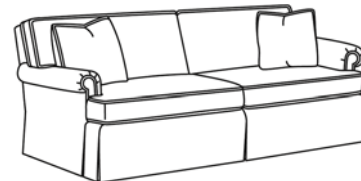

(R) Roll Panel Arm

(S) Sock Arm

BASE STYLES

Kick Pleat Skirt

Drape Skirt
*see price list for upcharge

Tapered Leg

Tapered Leg
with Casters

Turned Leg

Turned Leg
with Casters

CD8805 CHAIR
Width: 35.5"(T-32", E-33")

CD8807 OTTOMAN
27W x 21D x 17.5H

CD8804 LOVESEAT
Width: 63.5"(T-60", E-61.5")

CD8802 APARTMENT SOFA (2 over 2)
Width: 75.5"(T-71.5", E-73")

CD8800-2 SOFA (2 over 2)
Width: 81"(T-77", E-78.5")

CD8800 SOFA (3 over 3)
Width: 81"(T-77", E-78.5")

CD8801-2 LONG SOFA (2 over 2)
Width: 88"(T-84.5", E-86")

CD8801 LONG SOFA (3 over 3)
Width: 88"(T-84.5", E-86")

CD8810-L Left Arm Corner Sofa
Width: 96"(T-93.5", E-94.5")

CD8810-R Right Arm Corner Sofa
Width: 96"(T-93.5", E-94.5")

CD8811-L Left Arm Sofa
Width: 81.5"(T-79", E-80")

CD8811-R Right Arm Sofa
Width: 81.5"(T-79", E-80")

CD8814-L Left Arm Loveseat
Width: 57"(T-54.5", E-55.5")