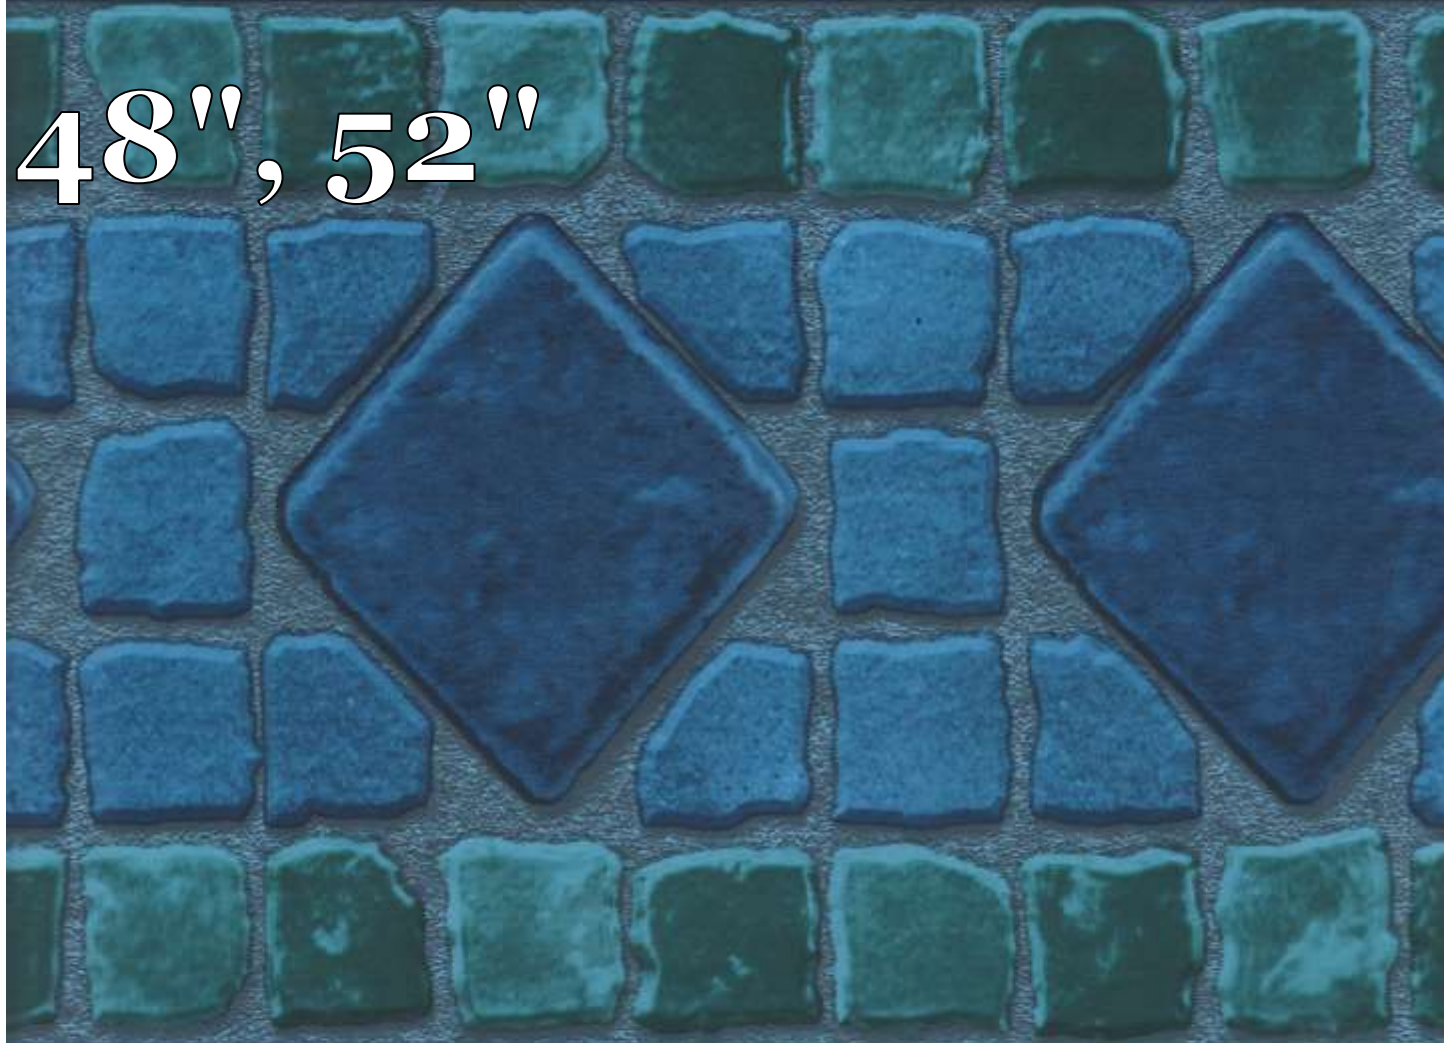

For More information, and a better look at the above ground liners please continue.

Aquarium Overlap, Unibead 48", 52"

Boulder Overlap, Unibead 48", 52"

Capri Unibead

48", 52", 54"

Golden Beach

Unibead

48", 52", 54"

Luci

Unibead

48", 52"

Marina

Unibead

48", 52"

Pebble Creek

Overlap

Overlap

Solid Blue Overlap

The background of the entire page is a blue marbled pattern, resembling water ripples or a swirling texture. The colors range from a deep, dark blue to a lighter, almost white-blue, creating a dynamic and organic feel.