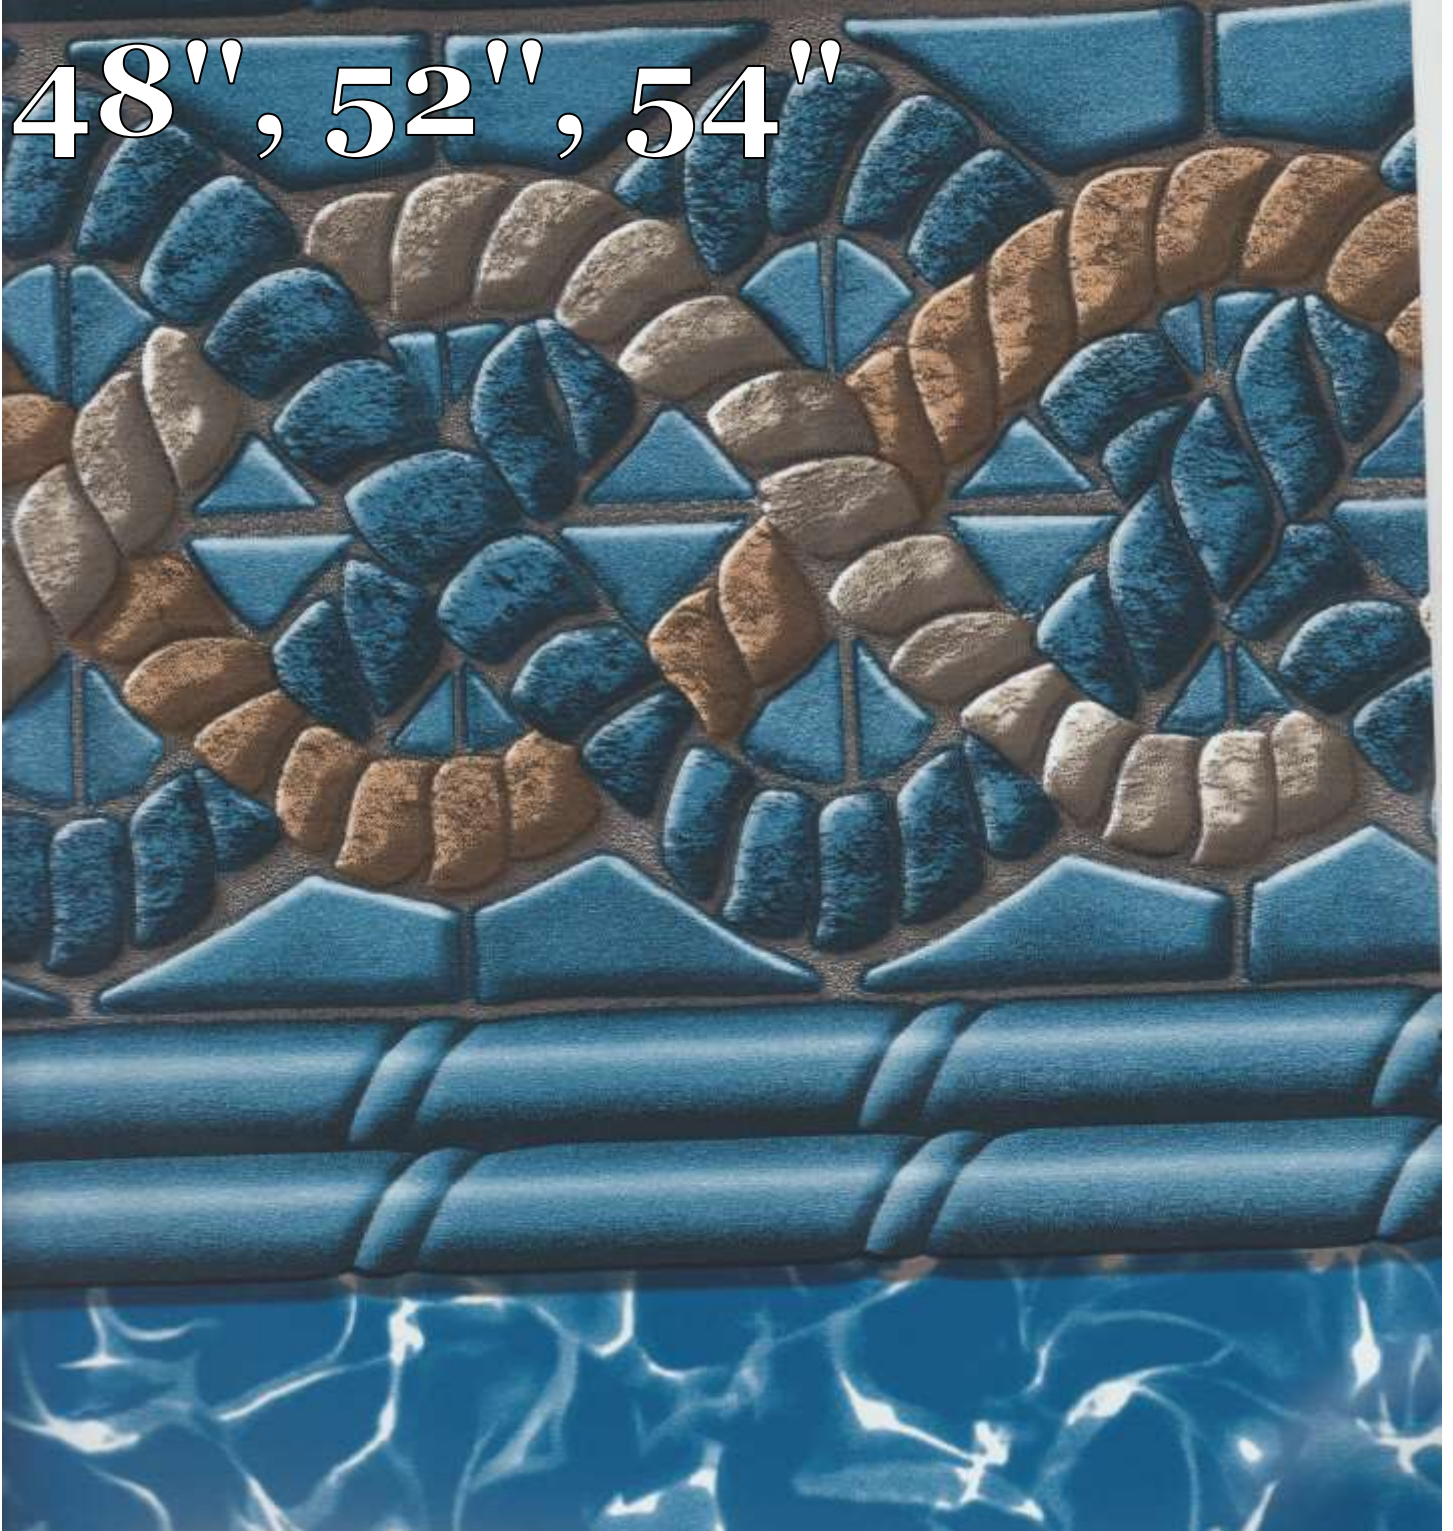

For More information, and a better look at the above ground liners please continue.

Aquarium Overlap, Unibead 48", 52"

Boulder Overlap, Unibead 48", 52"

Capri Unibead

48", 52", 54"

Golden Beach

Unibead

48", 52", 54"

Luci

Unibead

48", 52"

Marina

Unibead

48", 52"

Pebble Creek

Overlap

Overlap

Solid Blue Overlap

The background of the entire page is a blue marbled pattern, resembling water ripples or a swirling texture. The colors range from a deep, dark blue to a lighter, almost white-blue, creating a dynamic and organic feel.

Swirl Wall/Floor

Overlap

Overlap