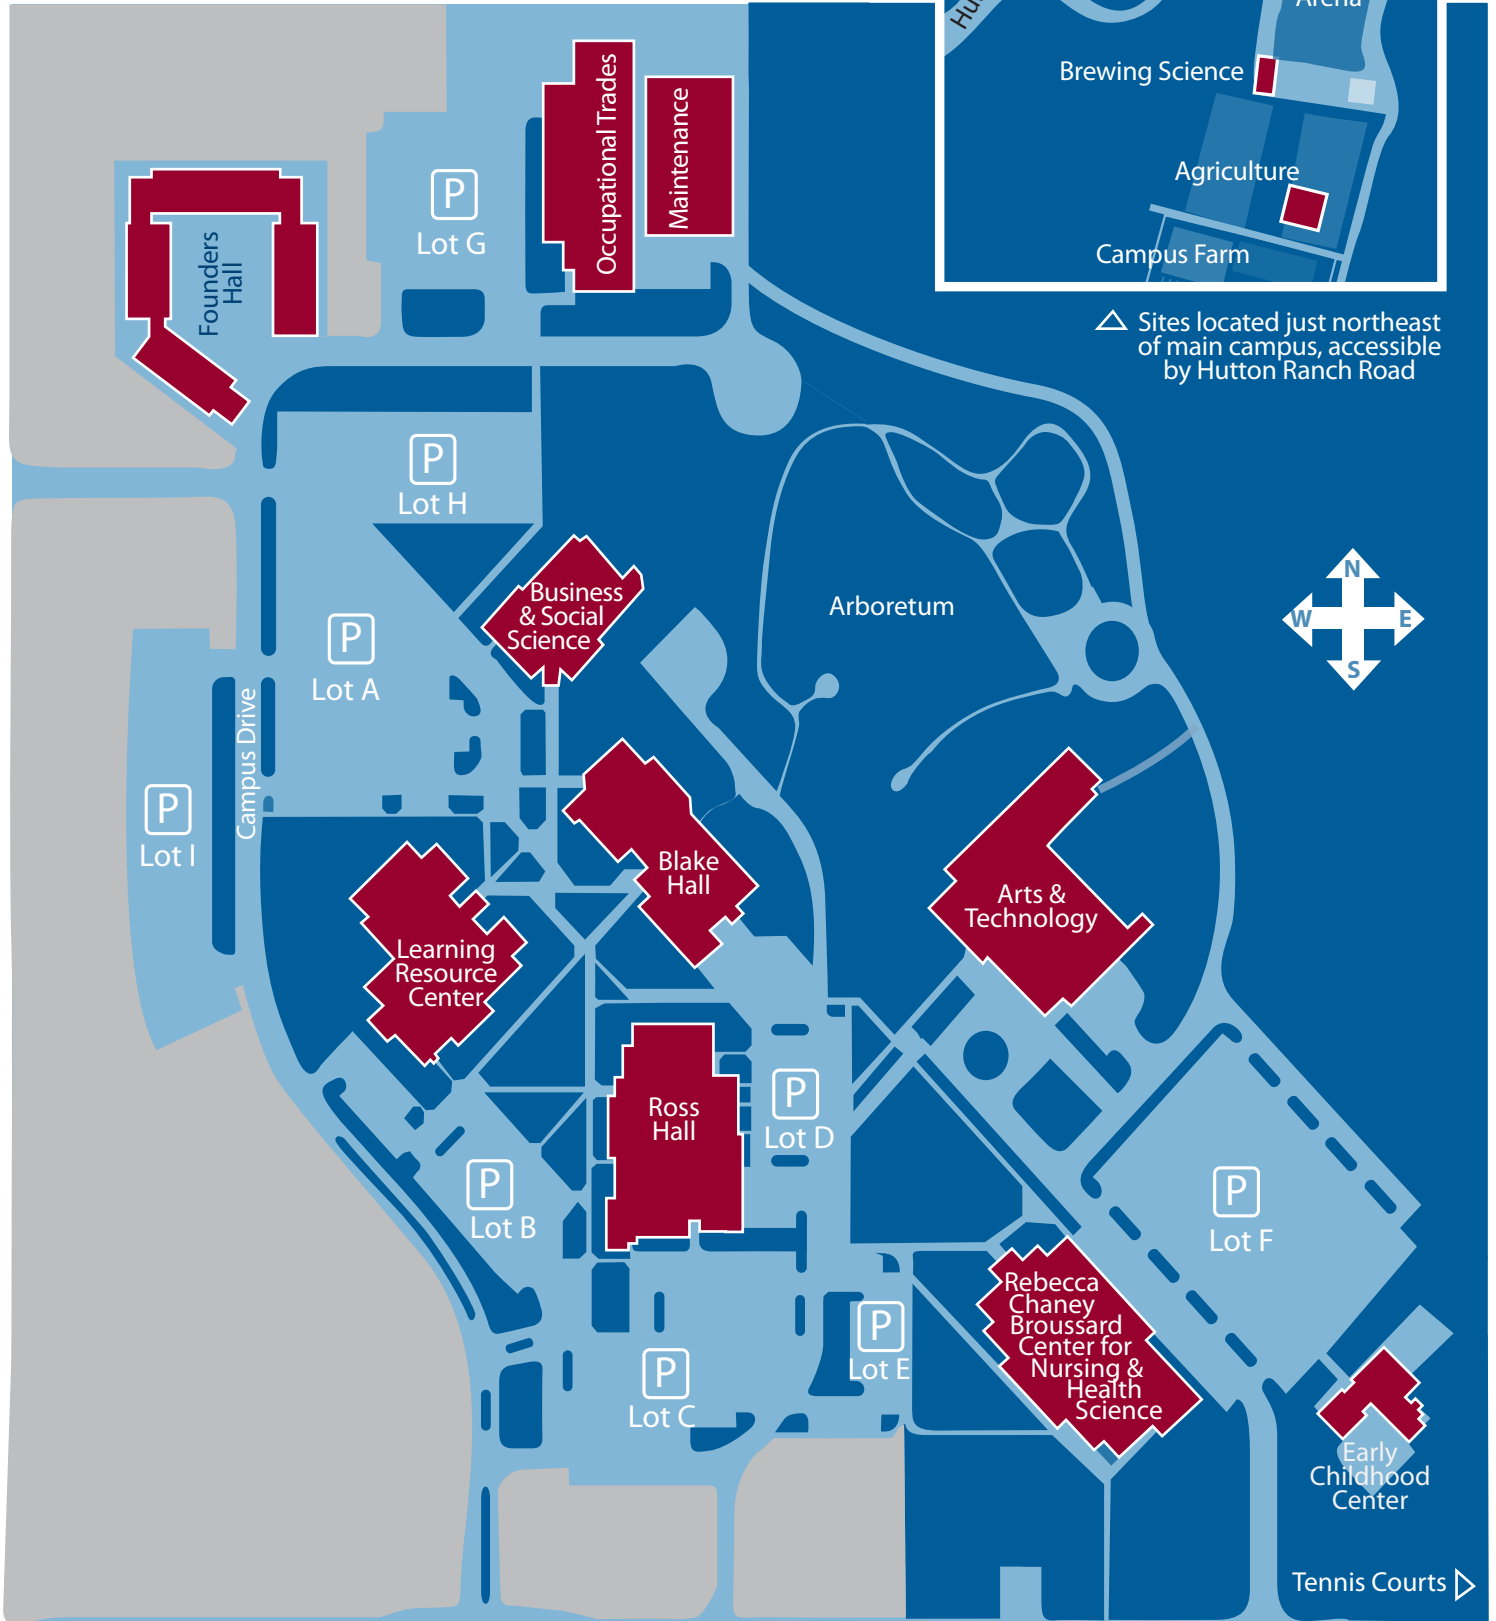

Campus Map

△ Sites located just northeast of main campus, accessible by Hutton Ranch Road

Highway 93 North

Highway 93 North

Grandview Drive

Grandview Drive

The FVCC campus is tobacco and smoke free

(Electronic cigarettes are also prohibited).