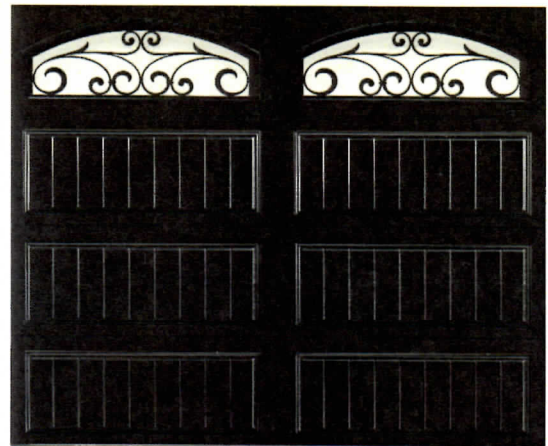

clopaydealer.com

dealer marketing bulletin

issue date: March 26, 2014

Black Introduction / Bronze Color Expansion

released by: Justin Evans

Overview:

Clopay is proud to introduce a Black color option (**Color Code: "BK"**) and expand our Bronze color option (**Color Code: "BZ"**) to our Gallery® Collection Premium Series, Classic™ Collection Premium Series Doors and select commercial 3-Layer sectional doors.

Last month, Clopay featured a black Gallery® Collection door at the International Builders Show. The door was a popular attraction, so popular in fact that *Builder* magazine ranked the door as one of their "top hits" of the show!

Classic™ Collection: Elegant Short Panel Shown with Tuscany Short Window

Gallery® Collection: Long Panel Shown with Arch Wrought Iron Window

Color Details:

Clopay is using a "cool" thermal reflective paint technology on both the Black and on the expanded Bronze offering.