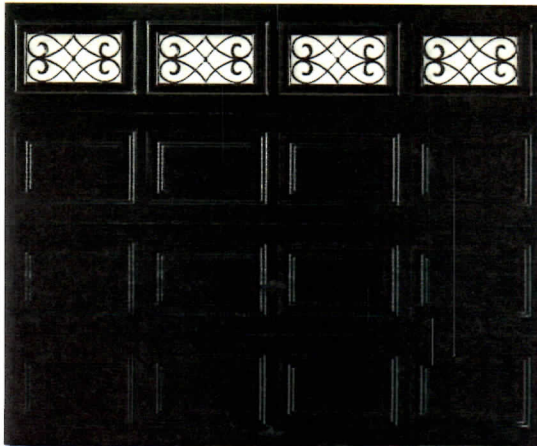

clopaydealer.com

dealer marketing bulletin

issue date: March 26, 2014

Black Introduction / Bronze Color Expansion

released by: Justin Evans

Overview:

Clopay is proud to introduce a Black color option (**Color Code: "BK"**) and expand our Bronze color option (**Color Code: "BZ"**) to our Gallery® Collection Premium Series, Classic™ Collection Premium Series Doors and select commercial 3-Layer sectional doors.

Last month, Clopay featured a black Gallery® Collection door at the International Builders Show. The door was a popular attraction, so popular in fact that *Builder* magazine ranked the door as one of their "top hits" of the show!

Classic™ Collection: Elegant Short Panel Shown with Tuscany Short Window

Gallery® Collection: Long Panel Shown with Arch Wrought Iron Window

Color Details:

Clopay is using a "cool" thermal reflective paint technology on both the Black and on the expanded Bronze offering.