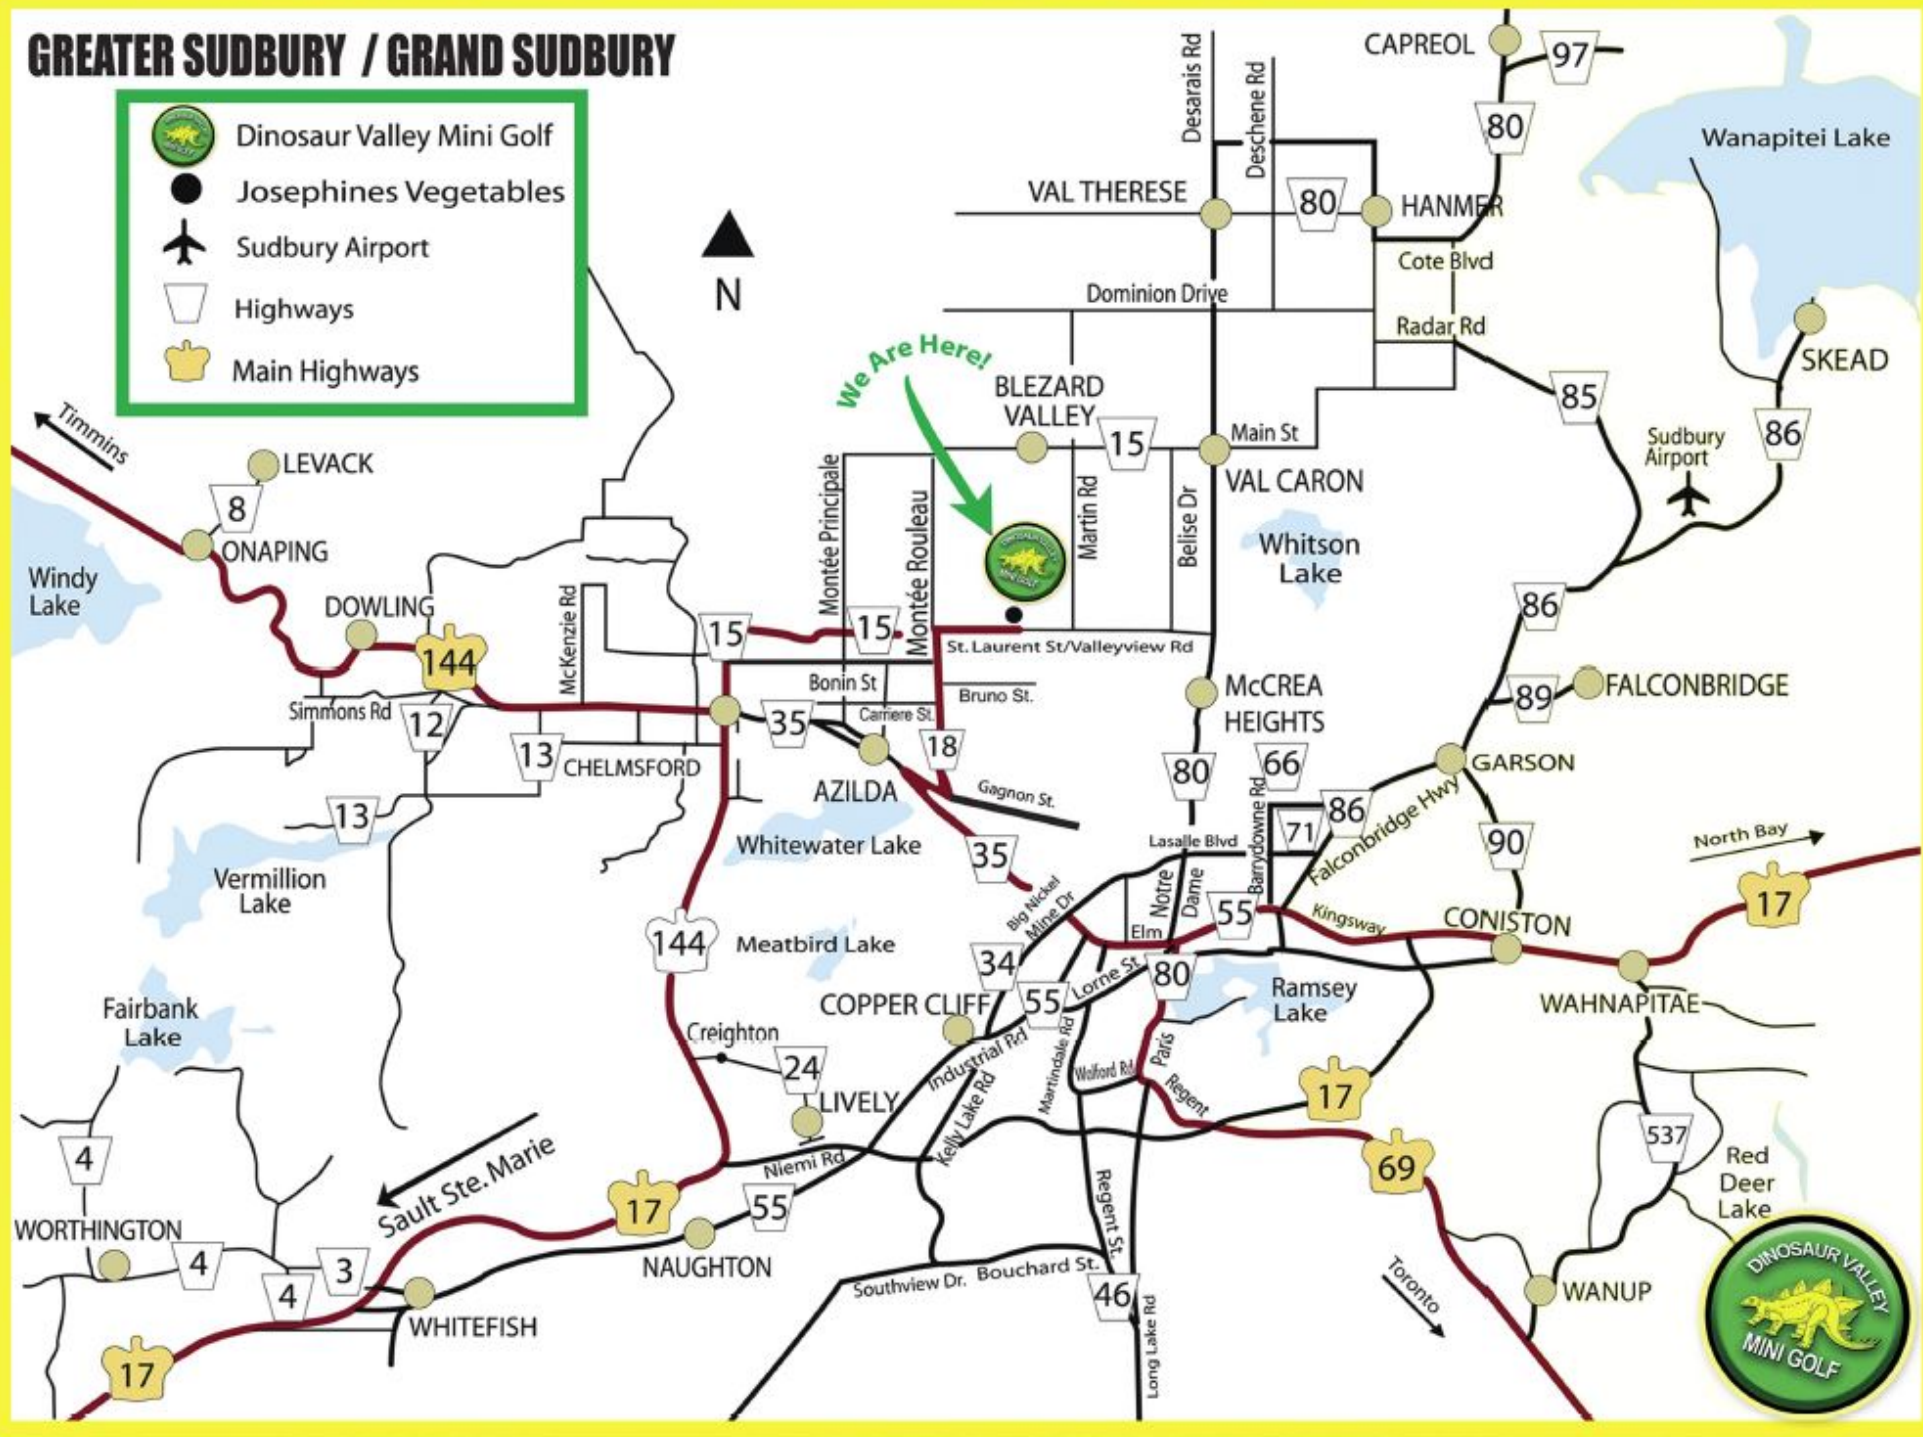

**VEGETABLES YOU PICK YOURSELF!**

PEAS & BEANS & ZUCCHINI FLOWERS

**DIRECTIONS:**

Once in Greater Sudbury take Regent to Paris to Notre dame, North west (left) onto Elm Street (Elm Street turns into RR-35), Continue onto RR-35, turn right onto RR-18 (0.1 miles), Turn Sharply left onto RR-18 (Montée Rouleau 3.6 miles), Turn right onto St-Laurent St. 0.9 miles, to Josephine's Vegetables No Herbicide farm.

# GREATER SUDBURY / GRAND SUDBURY

-  Dinosaur Valley Mini Golf
-  Josephines Vegetables
-  Sudbury Airport
-  Highways
-  Main Highways

Proudly Sponsored by [www.josephinesvegetables.com](http://www.josephinesvegetables.com)

**LOCATION: GREATER SUDBURY, ONT.**  
 3316 St. Laurent St. (on Valley View Rd)  
**Directions: Lat: 46.595026 Long: -81.083124**  
 Once in Greater Sudbury take Regent to Paris to Notre  
 dame, North west (left) onto Elm Street (Elm Street  
 turns into RR- 35), Continue onto RR-35, turn right onto  
 RR-18 ( 0.1 miles), Turn sharply left onto RR-18  
 (Montée Rouleau 3.6 miles), Turn right onto St-Laurent  
 St.( 0.9 miles), to Dinosaur Valley Mini Golf