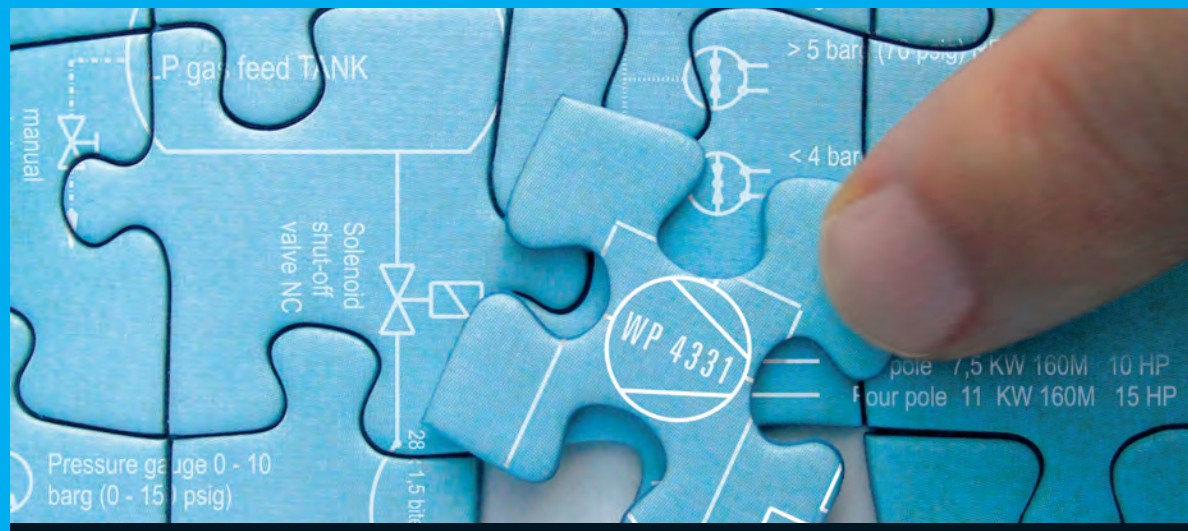

Sauer Compressors

List of references

- Dependable Compressors:**
- reliable
 - low maintenance
 - sturdy

Hydroelectric Power Plants

01 / 2012

List of References					Hydro Power Plants	
Customer / Enduser	Country	Name of Power Plant	Country of Installation	Year of delivery	Pieces	Type
S.C. HIDROELECTRICA SA	Romania	SH RM.VALCEA/CHE MALAIA	Romania	1994	1	WP22L
S.C. HIDROELECTRICA SA	Romania	SH RM.VALCEA/CHE BRADISOR	Romania	1994	1	WP22L
S.C. HIDROELECTRICA SA	Romania	SH RM.VALCEA/CHE LOTRU	Romania	1994	1	WP22L
VA TECH Ravensberg	Germany	MANANTALI	Mali	2000	2	WP4330
ELECTROBRAS	Brazil	LUIZ GONZAGA	Brazil	2000	1	WP4330
ALSTOM	France	MACHADINHO	Brazil	2001	2	WP125L
MTU	Germany	TIANTANG	China	2002	2	WP311L
ALSTOM	France	CHICOASSEN	Mexico	2002	6	WP3232
ALSTOM	France	KARIBA	Sambia	2002	2	WP4341
ALSTOM	France	HONGJIANG	Taiwan	2002	2	WP4340
CEZ	Czech Republic	ORLIK	Czech Republic	2002	4	WP100L
MTU	Germany	HUILONG	China	2003	3	WP126L
ALSTOM	France	HUNAN FENG TAN	China	2003	2	WP126L
ALSTOM	France	YANG YANG	China	2003	3	WP3100
ALSTOM	France	DHAULIGANG - DHA	India	2003	3	WP3232
ALSTOM	France	YANG - YANG	South Korea	2003	3	WP3100
ALSTOM	France	CAHORA BASSA	Mozambique	2003	3	WP126L
ALSTOM	France	MEROWE	Sudan	2005	4	WP3100
CEZ	Czech Republic	LIPNO I	Czech Republic	2005	2	WP121L
CEZ	Czech Republic	DALESICE	Czech Republic	2005	8	WP311L
ALSTOM	France	SAMPOLO	France	2006	3	WP3215
ALSTOM	France	KARIBA	Sambia	2006	2	WP3215
S.C. HIDROELECTRICA SA	Romania	SH BISTRITA/CHE STANCA	Romania	2007	1	WP81L
S.C. HIDROELECTRICA SA	Romania	SH BISTRITA/CHE BUHUSI	Romania	2007	1	WP81L
S.C. HIDROELECTRICA SA	Romania	SHRM.VALCEA/CHE MALAIA	Romania	2007	1	WP81L
S.C. HIDROELECTRICA SA	Romania	SH BISTRITA/CHE GALBENI	Romania	2007	2	WP126L
RusHydro	Russia	Kashkhatau GES	Russia	2008	2	WP126L
Schmachtl GmbH	Austria	Bhavani Kattalai	India	2009	6	WP126L
ALSTOM	France	Alqueva	Portugal	2010	2	WP206L