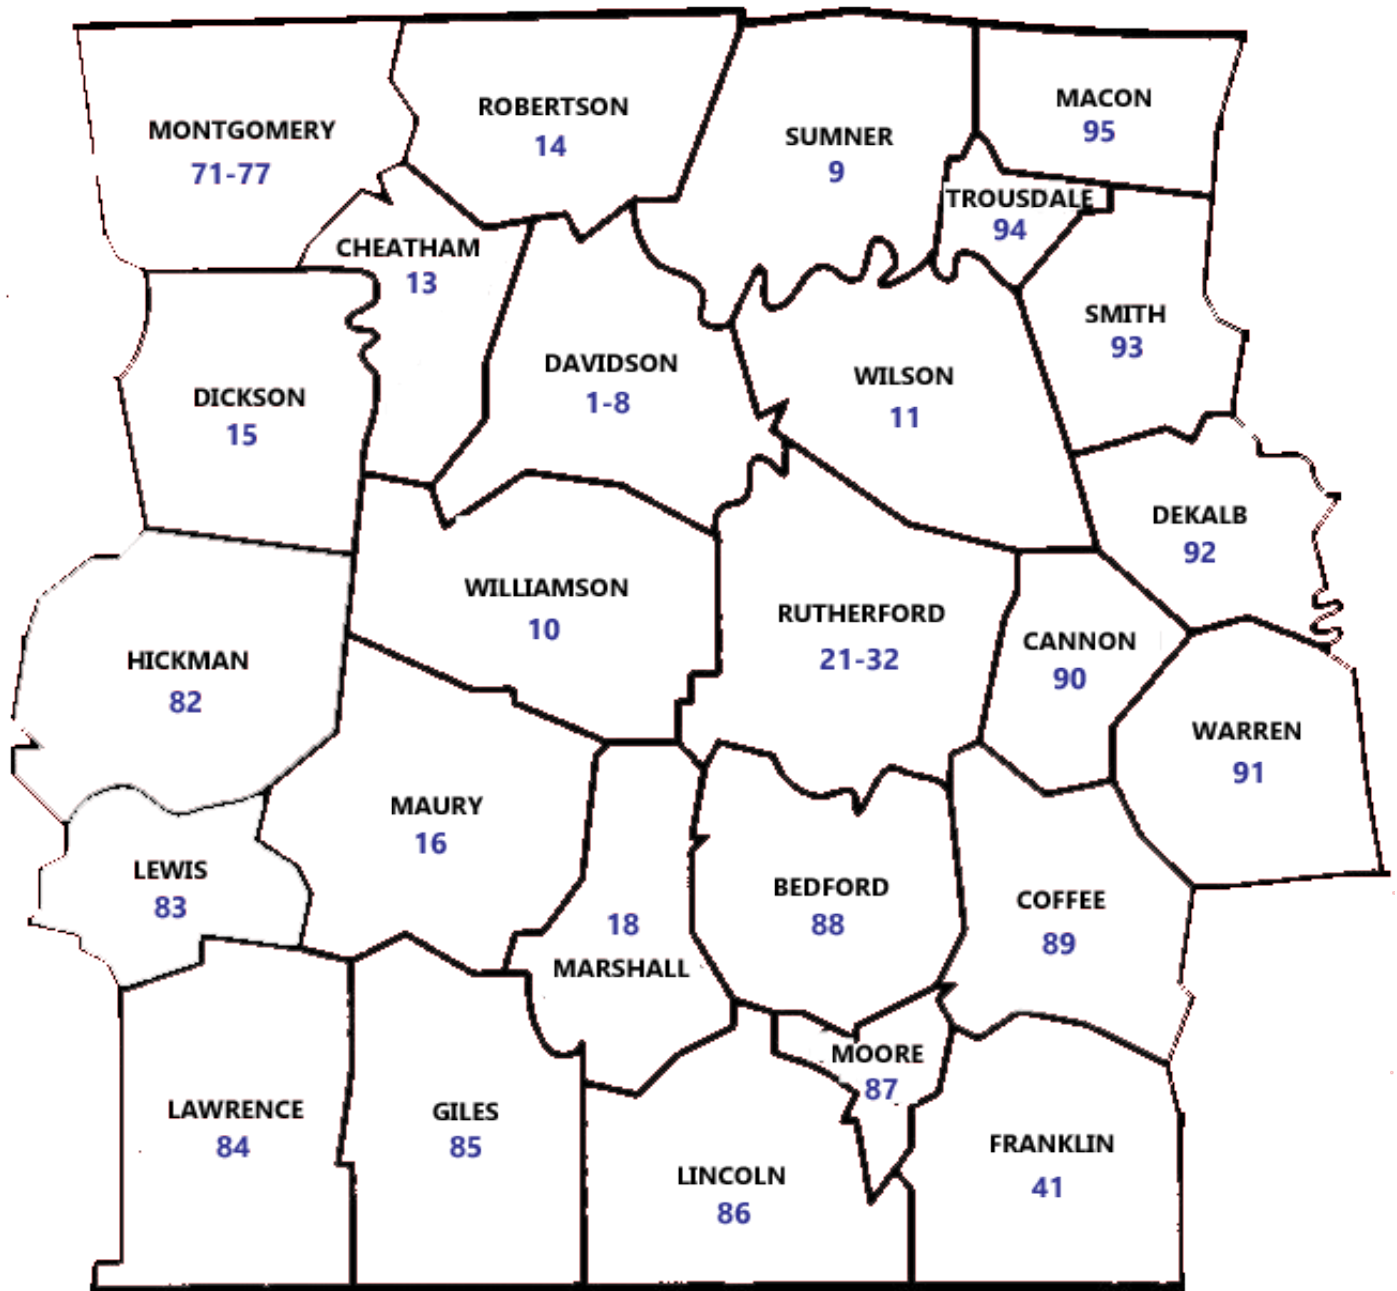

# MIDDLE TENNESSEE MLS AREAS

MLS AREA	COUNTY	SEAT	MLS AREA	COUNTY	SEAT
88	Bedford	Shelbyville	95	Macon	Lafayette
90	Cannon	Woodbury	18	Marshall	Lewisburg
13	Cheatham	Ashland City	16	Maury	Columbia
89	Coffee	Manchester	71-77	Montgomery	Clarksville
1-8	Davidson	Nashville	87	Moore	Lynchburg
92	DeKalb	Smithville	14	Robertson	Springfield
15	Dickson	Charlotte	21-32	Rutherford	Murfreesboro
41	Franklin	Winchester	93	Smith	Smithville
85	Giles	Pulaski	9	Sumner	Hendersonville
82	Hickman	Centerville	94	Trousdale	Hartsville
84	Lawrence	Lawrenceburg	91	Warren	McMinnville
83	Lewis	Hohenwald	10	Williamson	Franklin
86	Lincoln	Fayetteville	11	Wilson	Lebanon

...SEARCH PROPERTIES [HERE](#)