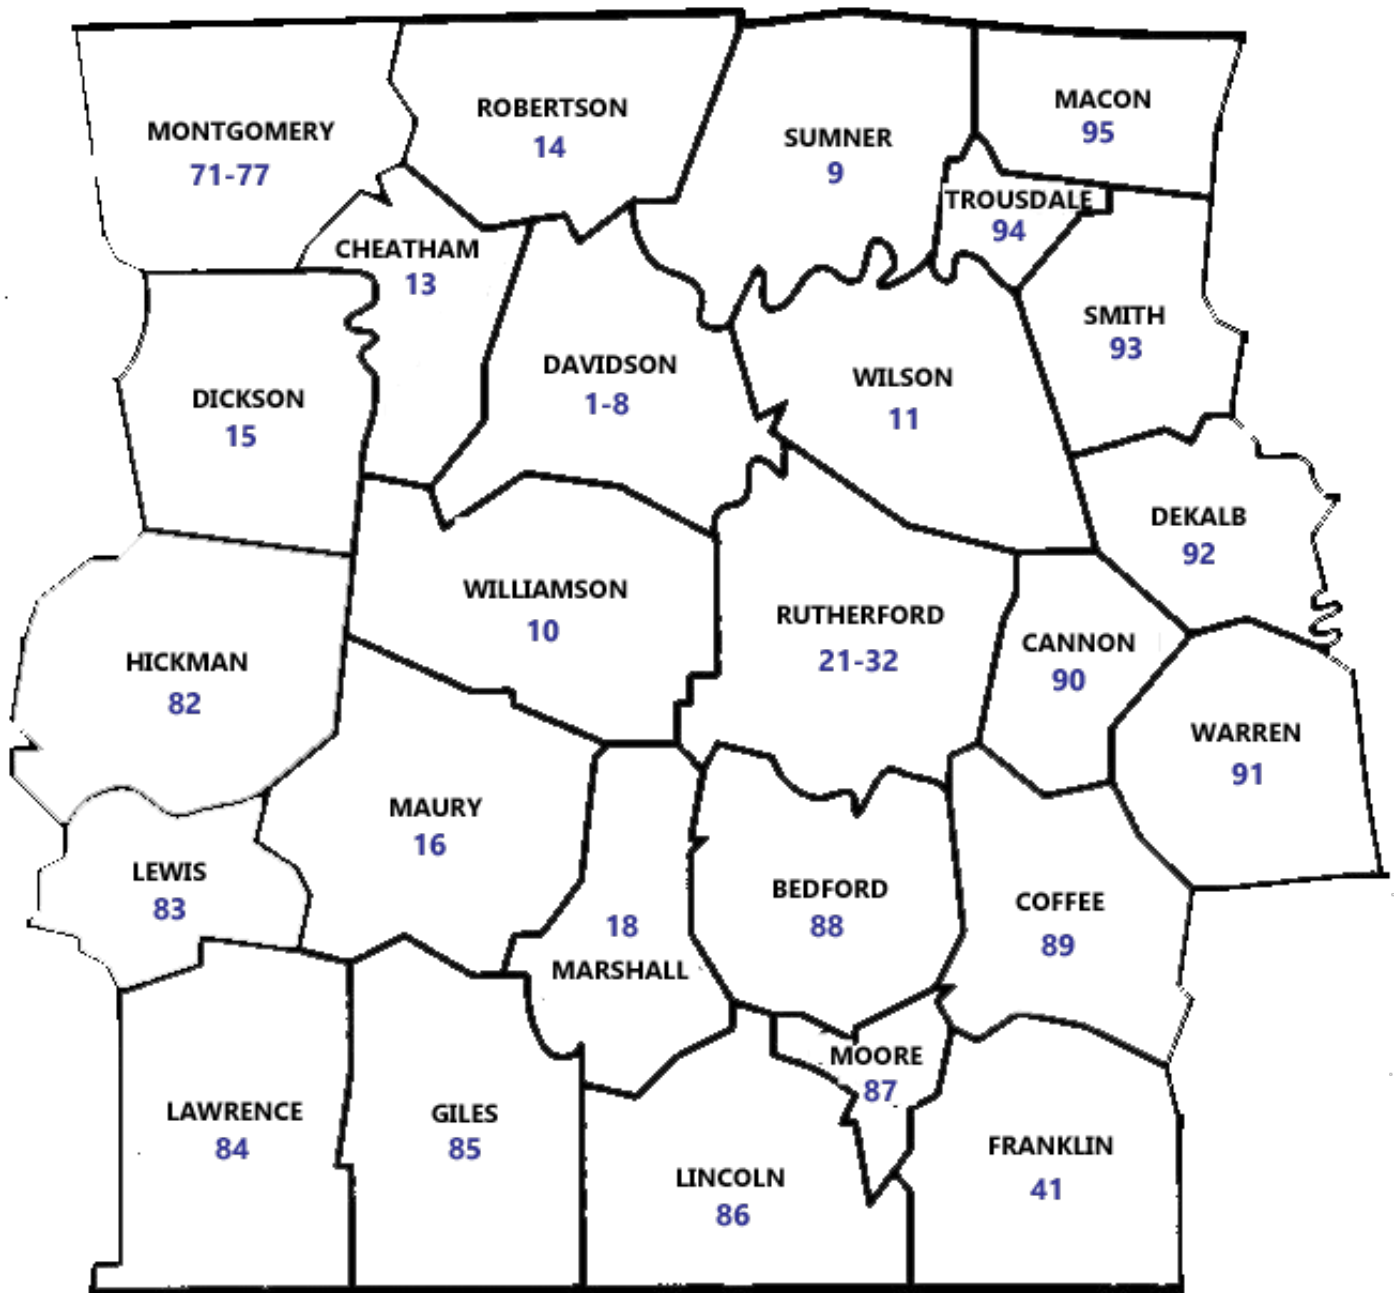

# MIDDLE TENNESSEE MLS AREAS

MLS AREA	COUNTY	SEAT	MLS AREA	COUNTY	SEAT
88	Bedford	Shelbyville	95	Macon	Lafayette
90	Cannon	Woodbury	18	Marshall	Lewisburg
13	Cheatham	Ashland City	16	Maury	Columbia
89	Coffee	Manchester	71-77	Montgomery	Clarksville
1-8	Davidson	Nashville	87	Moore	Lynchburg
92	Dekalb	Smithville	14	Robertson	Springfield
15	Dickson	Charlotte	21-32	Rutherford	Murfreesboro
41	Franklin	Winchester	93	Smith	Smithville
85	Giles	Pulaski	9	Sumner	Hendersonville
82	Hickman	Centerville	94	Trousdale	Hartsville
84	Lawrence	Lawrenceburg	91	Warren	McMinnville
83	Lewis	Hohenwald	10	Williamson	Franklin
86	Lincoln	Fayetteville	11	Wilson	Lebanon