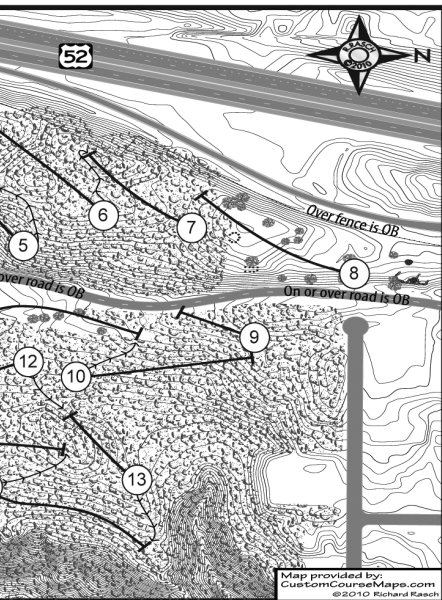

10.08 MDS: Stewartville

10.29 MDS: Championships -
Blue Ribbon Pines, East Bethel

COURSE DISTANCES

1- 280 FT	15- 355 FT
2- 275 FT	16- 285 FT
3- 280 FT	17- 265 FT
4- 360 FT	18- 245 FT
5- 420 FT	19- 345 FT
6- 364 FT	20- 485 FT
7- 320 FT	21- 380 FT
8- 510 FT	22- 260 FT
9- 210 FT	23- 480 FT
10- 385 FT	24- 330 FT
11- 470 FT	25- 280 FT
12- 310 FT	26- 435 FT
13- 275 FT	27- 180 FT
14- 490 FT	

PLEASE REFER TO THE MAP FOR OB'S
IF THERE IS ANY QUESTION REGARDING OB,
ALWAYS PLAY A PROVISIONAL

THE YEAR OF THE

Each year, the Minnesota Amateur Disc Golf Championships selects a symbol that represents our great state. The Black Bear makes its home in the north woods of Minnesota. Bears are known for their strength, confidence, and intelligence. These characteristic are synonomous with what makes a champion. As you step onto the course, embrace your inner bear as you discover your path to greatness.

Tournament Course Rules:

Yield to all pedestrians

Out of Bounds:

Two Meter rule is NOT in effect.

On or across all roads and all paths for all holes is OB. The Parking lot and its curb are OB. The Road and its curb are OB. The hockey rink is OB. Flags and orange spray paint are OB on holes 15, 16, 25, and 26.