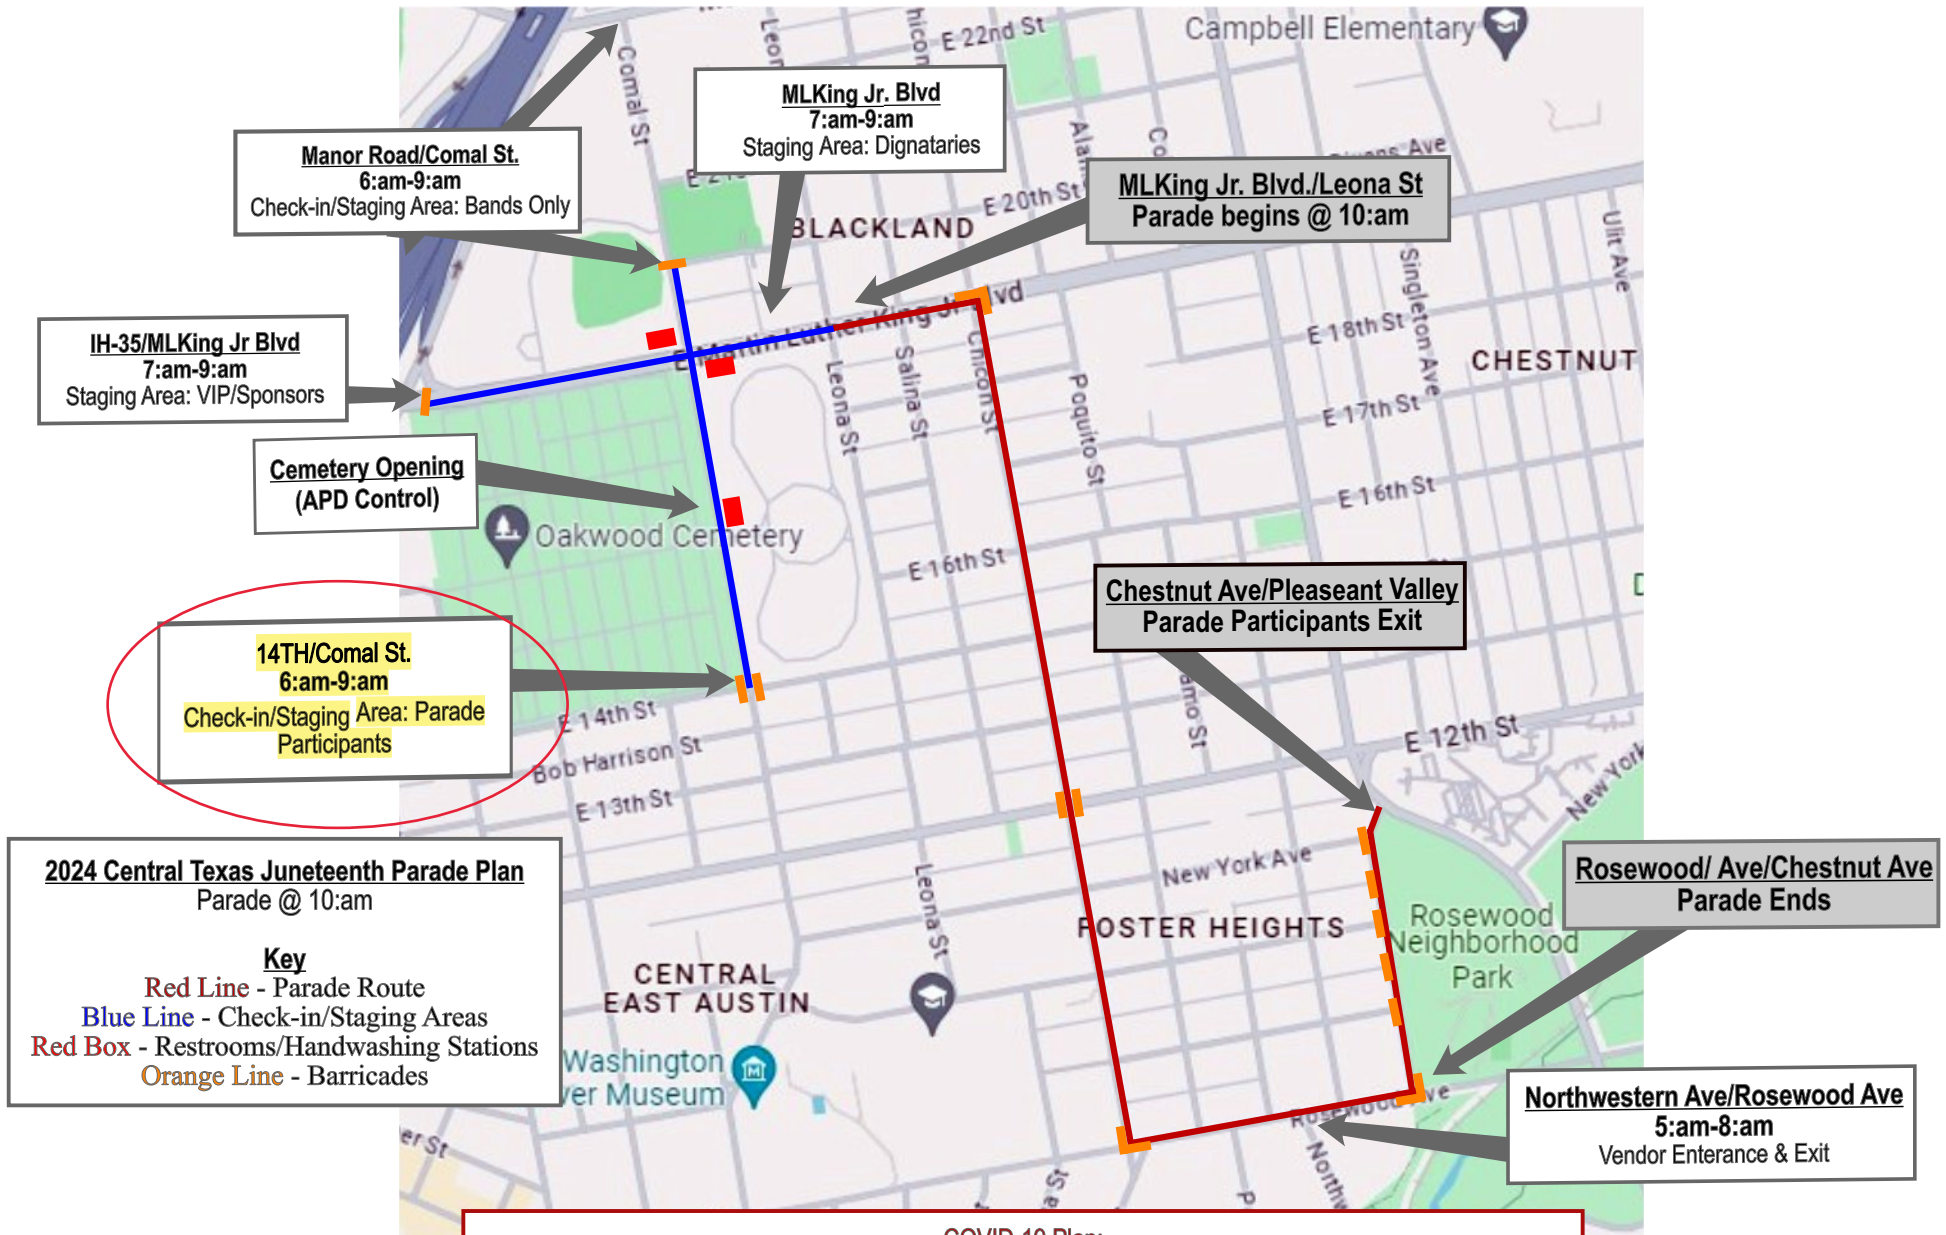

2024 Central Texas Juneteenth - Parade Route

June 15th, 2024 @ 10:am

COVID-19 Plan:
 Anyone who shows signs and symptoms of COVID-19 will not be able to participate.
 *Yard Sign "Social Distancing" - Placed throughout the parade route.
 *Extended Staging Area to Leona St. to allow distance between vehicles (VIP/Dignitaries/Official's staging Area).
 *Vehicles must park on the left/right side, no middle parking.
 *Volunteers will encourage all spectators/parade participants to "Social Distance"