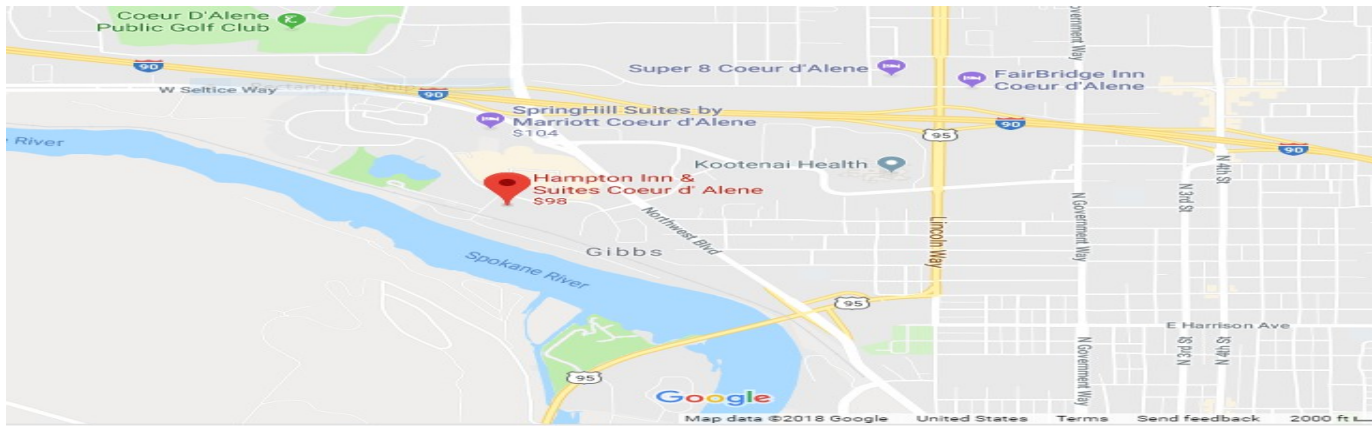

### **Lewiston**

Idaho 83501

- ↑ Head northwest on 21st St toward 19th Ave  
Pass by Taco Bell (on the right)  
3 min (1.0 mi)
- > Take US-95 N to Northwest Blvd in Coeur d'Alene. Take the exit toward Post Falls/Interstate 90 from US-95 N  
2 h 3 min (114 mi)
- > Continue on Northwest Blvd. Drive to W Riverstone Dr  
3 min (0.8 mi)

### **Hampton Inn & Suites Coeur d' Alene**

1 500 W Riverstone Dr, Coeur d'Alene, ID 83814

### **Spokane International Airport**

9000 W Airport Dr, Spokane, WA 99224

- > Get on I-90 E/US-2 E  
8 min (4.1 mi)
- > Follow I-90 E to Northwest Blvd in Coeur d'Alene. Take exit 11 from I-90 E  
31 min (32.9 mi)
- > Continue on Northwest Blvd. Drive to W Riverstone Dr  
3 min (0.7 mi)