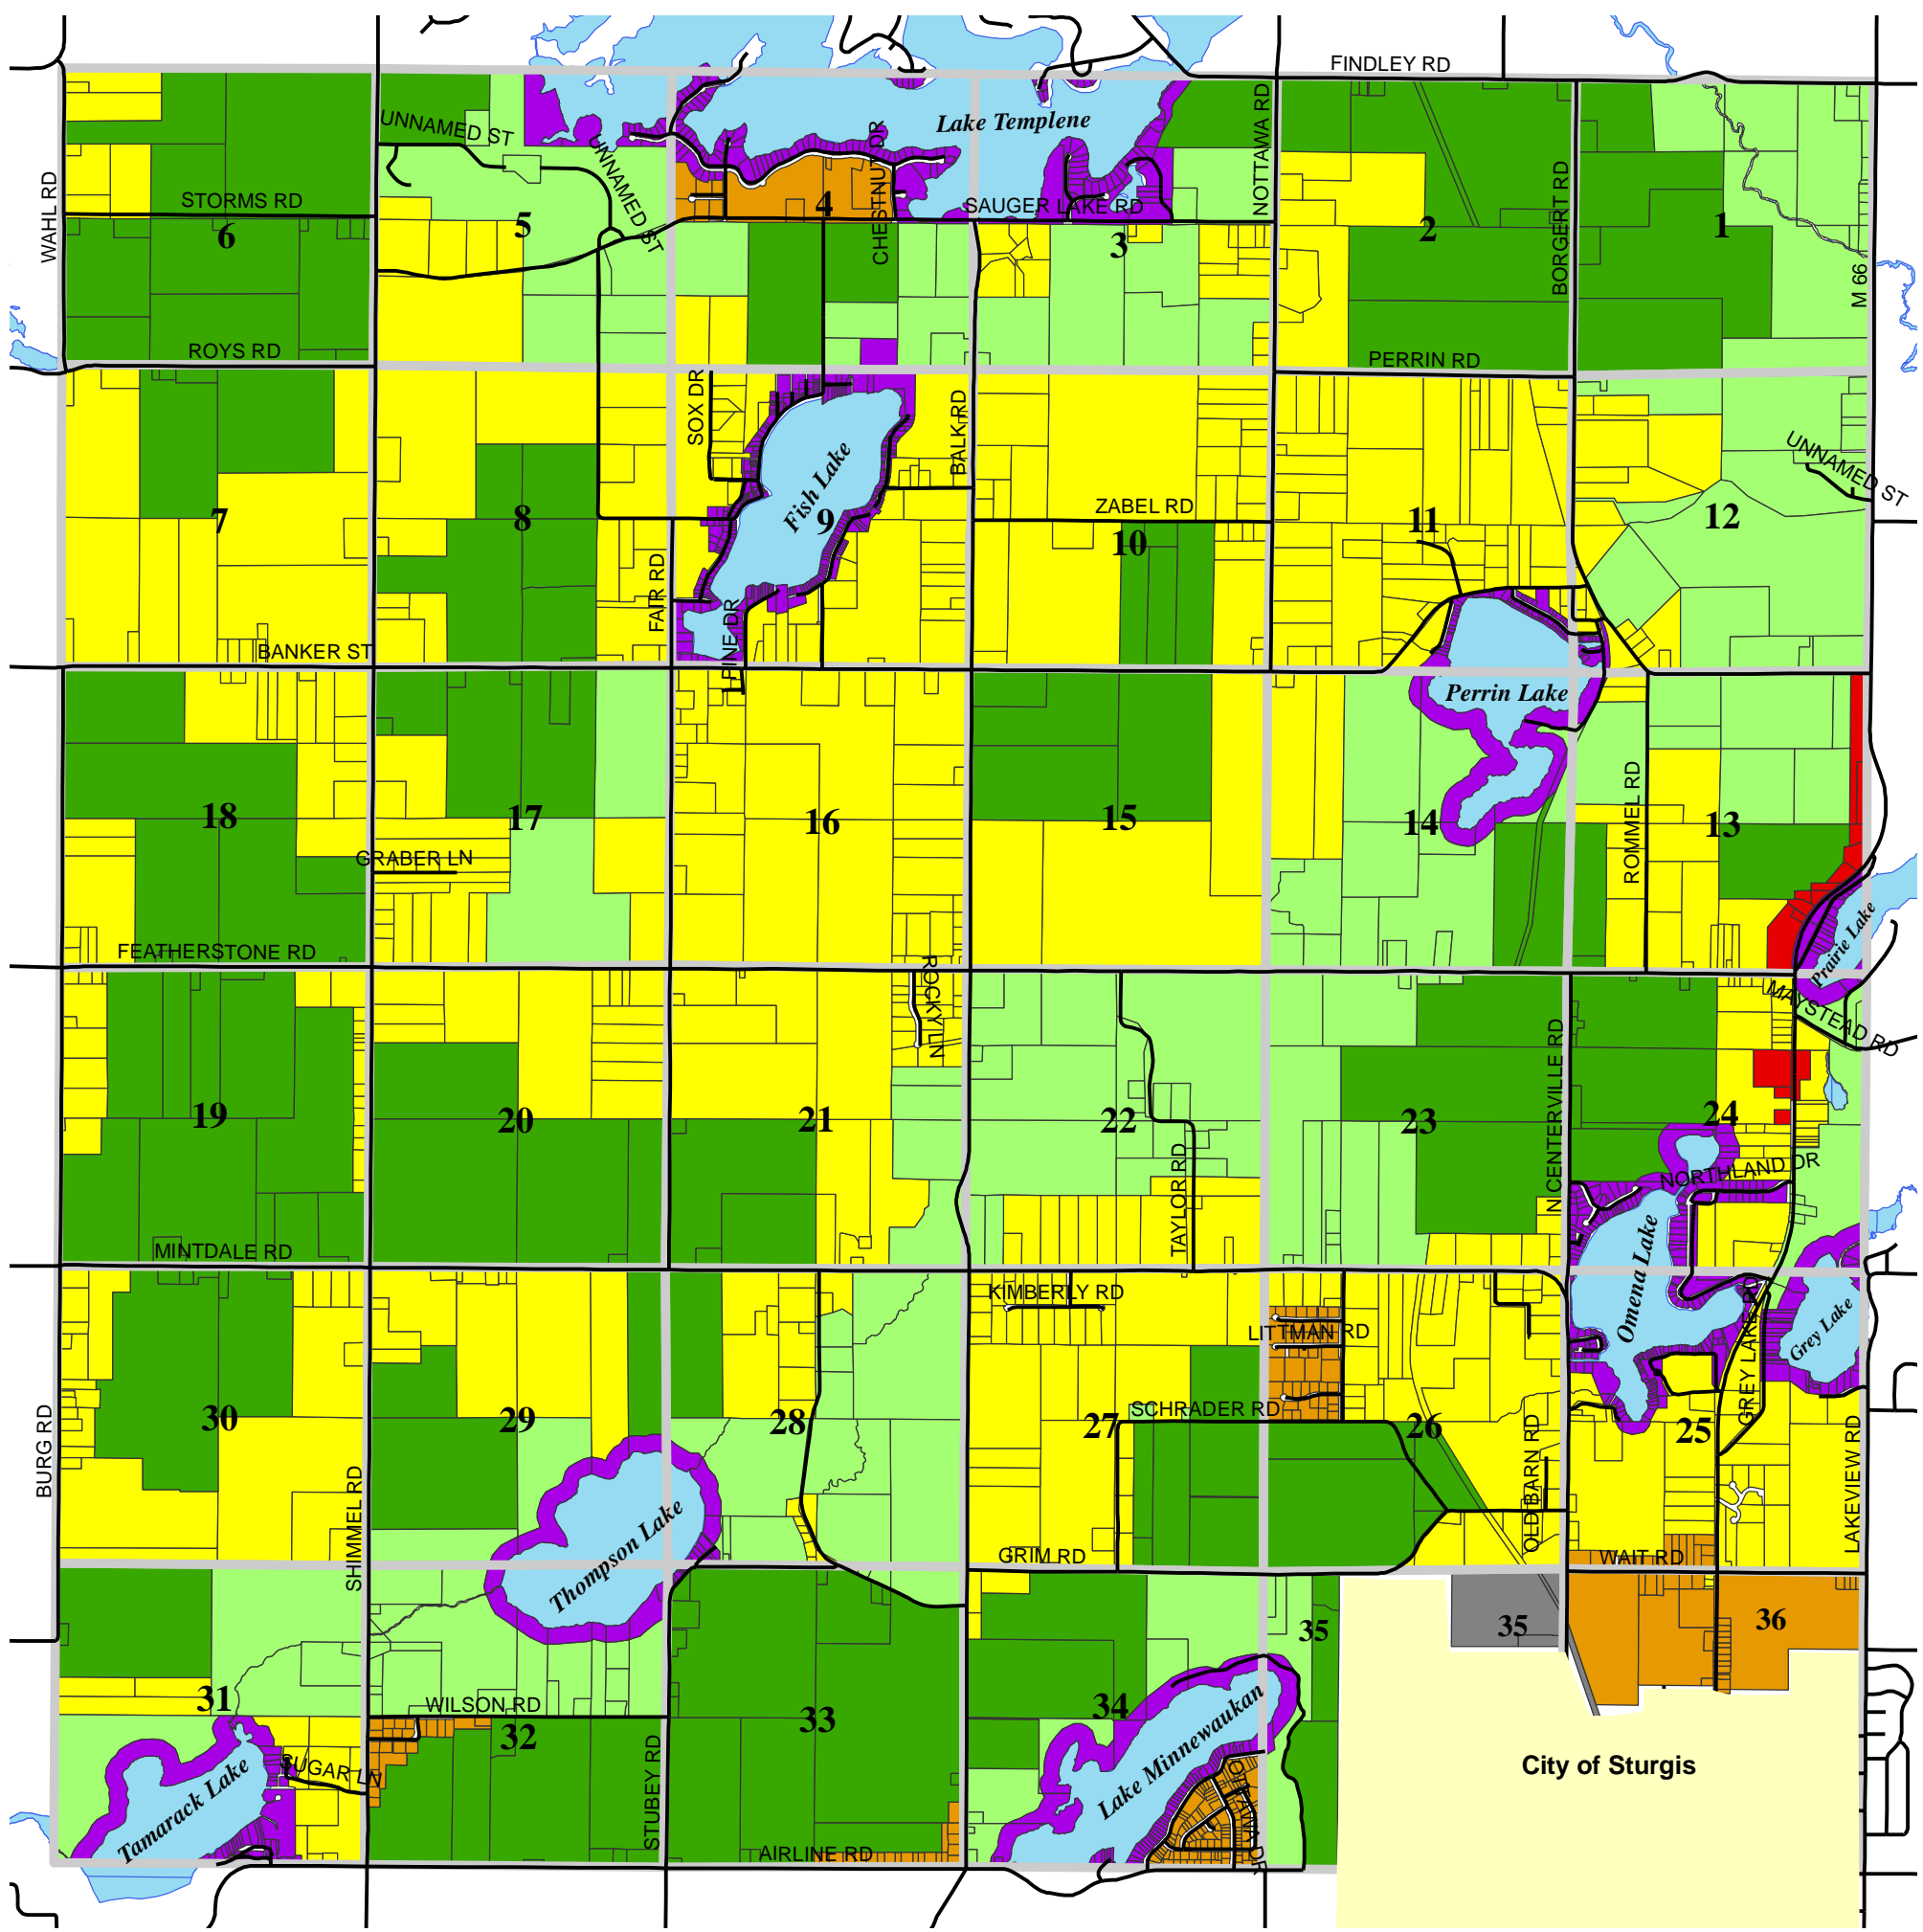

Sherman Township Zoning Map

St. Joseph County, Michigan

Adopted: August 7, 2006
Modified: July 18, 2011

- Section Lines
- AG - Agricultural
- RP - Rural Preservation
- RR - Rural Residential
- MDR - Medium Density Residential
- WR - Waterfront Residential
- MHC - Manufactured Housing
- NC - Neighborhood Commercial
- LI - Light Industrial

Source, Base Data:
St. Joseph County Land Resource Centre