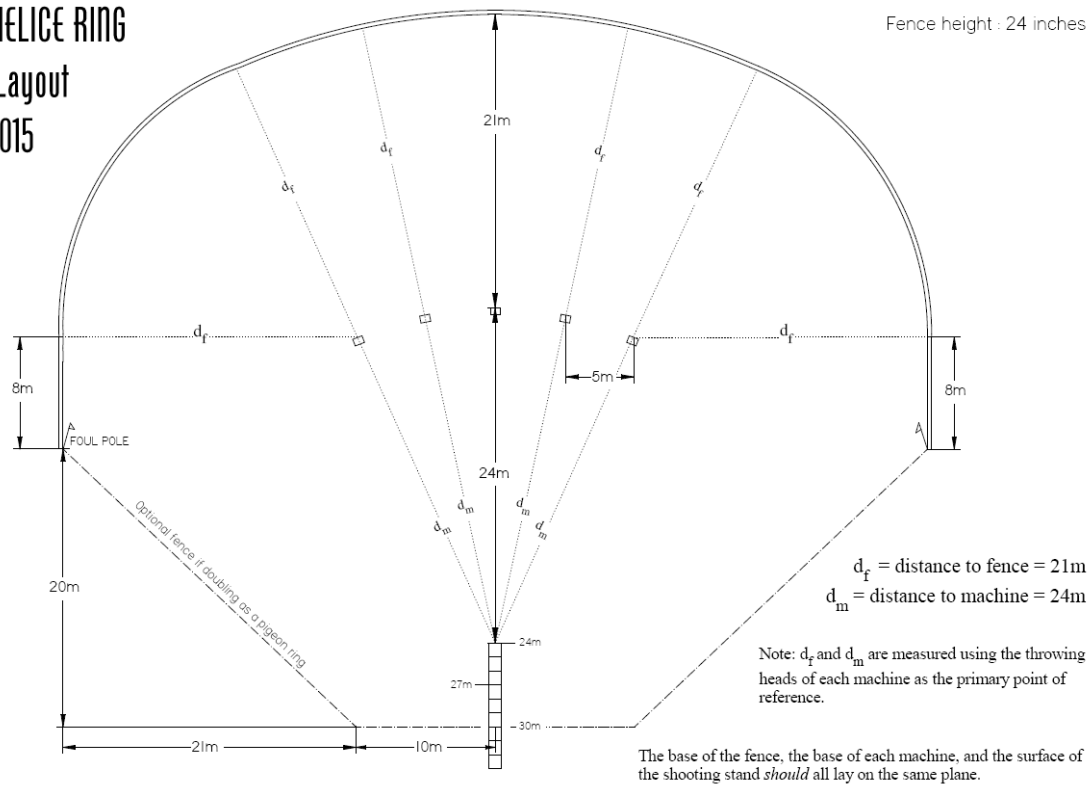

United States Helice Association (www.USHelice.com)
 7750 N MacArthur Blvd · Suite 120-324, Irving, TX 75063

FIVE-BOX HELICE RING

The five-box ring is the most common helice setup used in USHA sanctioned matches.

USHA HELICE RING
 5-Box Layout
 June 2015

A full-page 5-box layout (portrait-orientation) is provided on the next page. ➤