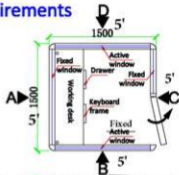

5' x 5' x 96" Guardhouse

Color Steel Sentry Booths Design&Requirements

Model number: GAT-GT7

Size: 1.5 * 1.5 * 2.4m (5' x 5' x 96")

Color: Frame in grey color,
Closure plate and top in blue

Quantity: 6 sets