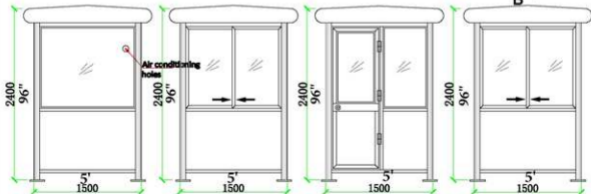

5' x 5' x 96" Guardhouse

Color Steel Sentry Booths Design&Requirements

Model number: GAT-GT7

Size: 1.5 * 1.5 * 2.4m (5' x 5' x 96")

Color: Frame in grey color,
Closure plate and top in blue

Quantity: 6 sets

UNIT: FT INCHES

A

B

C

D