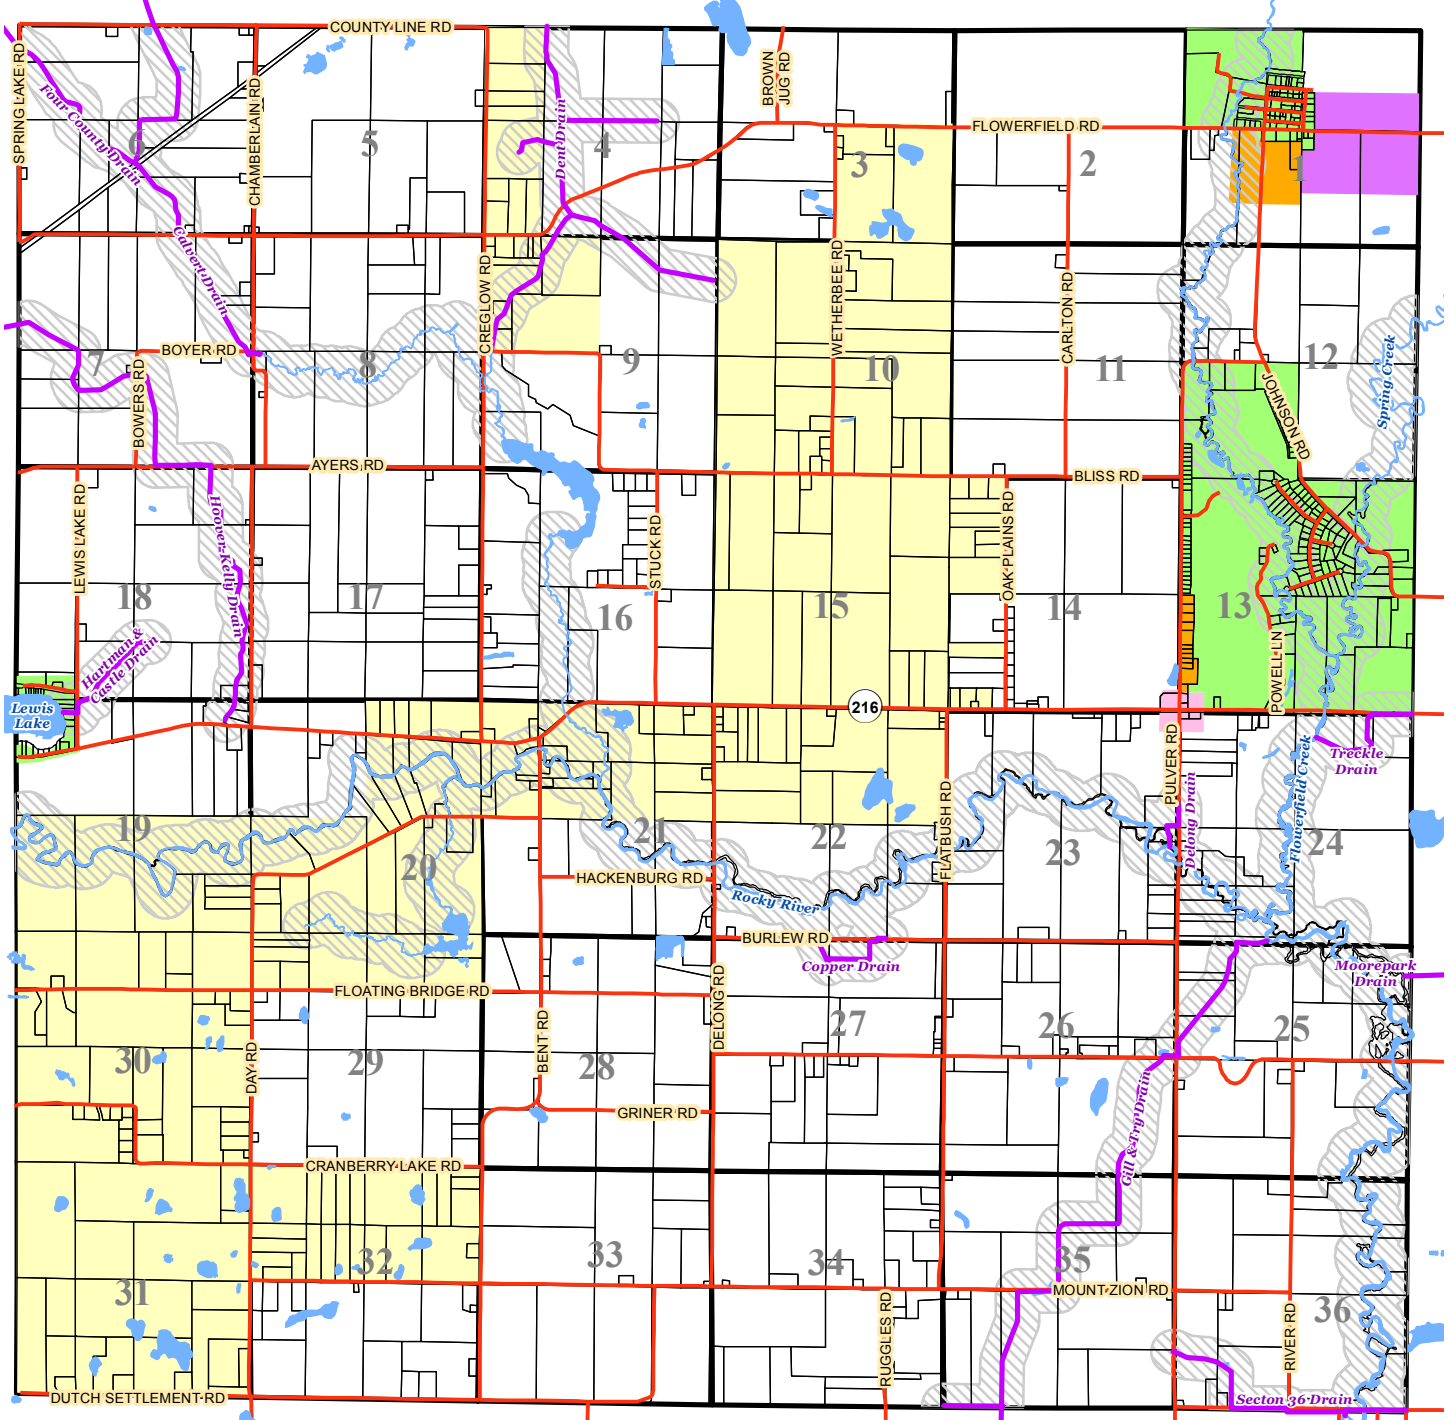

# Flowerfield Township Future Land Use Map

St Joseph County, Michigan

	Agriculture
	Rural Estate
	Low Density Residential
	Medium Density Residential
	Commercial
	Industrial
	Surface Water Overlay

*The information contained herein has been supplied by the local unit of government. St Joseph County assumes no responsibility for the accuracy of the map or the districts herein depicted.*

*Produced by: St. Joseph County  
Land Resource Centre (269) 467-5576  
Geographic Information Systems Department*