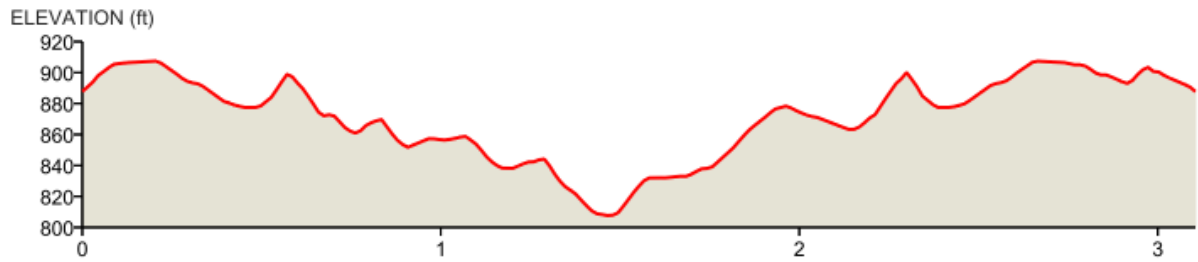

# GET SET GROW — RACE PRODUCTIONS —

Get Set Grow Race Productions – GetSetGrow.com

PO Box 60

Locust Grove, GA 30248

The Avenue – Labor Day 5K

Distance: 3.10 mi

Elevation Gain: 109 ft

Elevation Max: 907 ft

2.20 mi Head south on Willow Rd  
2.21 mi Turn right  
Destination will be on the right  
2.21 mi Head southwest  
2.27 mi Head west toward Joel Cowan Pkwy  
2.29 mi Slight right at Joel Cowan Pkwy  
Destination will be on the right  
2.46 mi Head northwest toward Clover Reach  
2.47 mi Turn left onto Clover Reach  
2.77 mi Head southwest  
2.78 mi Head southwest  
2.79 mi Head southwest  
Destination will be on the right  
2.81 mi Head west  
2.85 mi Head northwest  
2.98 mi Head west  
2.99 mi Turn left  
Destination will be on the left  
3.03 mi Head east  
3.09 mi Head east  
3.10 mi Head east  
3.10 mi Enter the traffic circle  
3.11 mi Destination