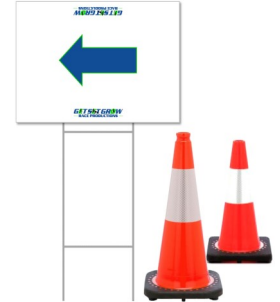

## Rental Equipment

- Weather resistant directional & mile marker signs with "H" stand
- Heavy duty 12" & 18" orange traffic cones with reflective collar

Equipment	Cost
12" cone with collar	\$4 each
18" cone with collar	\$5 each
9 x 12 direction & mile marker w/stand	\$2 each
<b>5K Package-</b>	<b>Cost</b>
<ul style="list-style-type: none"> <li>• 100 cones</li> <li>• 25 L-R directional</li> <li>• 5 straight ahead</li> <li>• 3 mile markers</li> <li>• 33 "H" stands</li> </ul>	\$450 / 24 HR
<b>10K Package-</b>	<b>Cost</b>
<ul style="list-style-type: none"> <li>• 150 cones</li> <li>• 40 L-R directional signs</li> <li>• 10 straight ahead signs</li> <li>• 9 mile markers signs (with 5K 10K decals)</li> <li>• 59 "H" stands</li> </ul>	\$700 / 24 HR