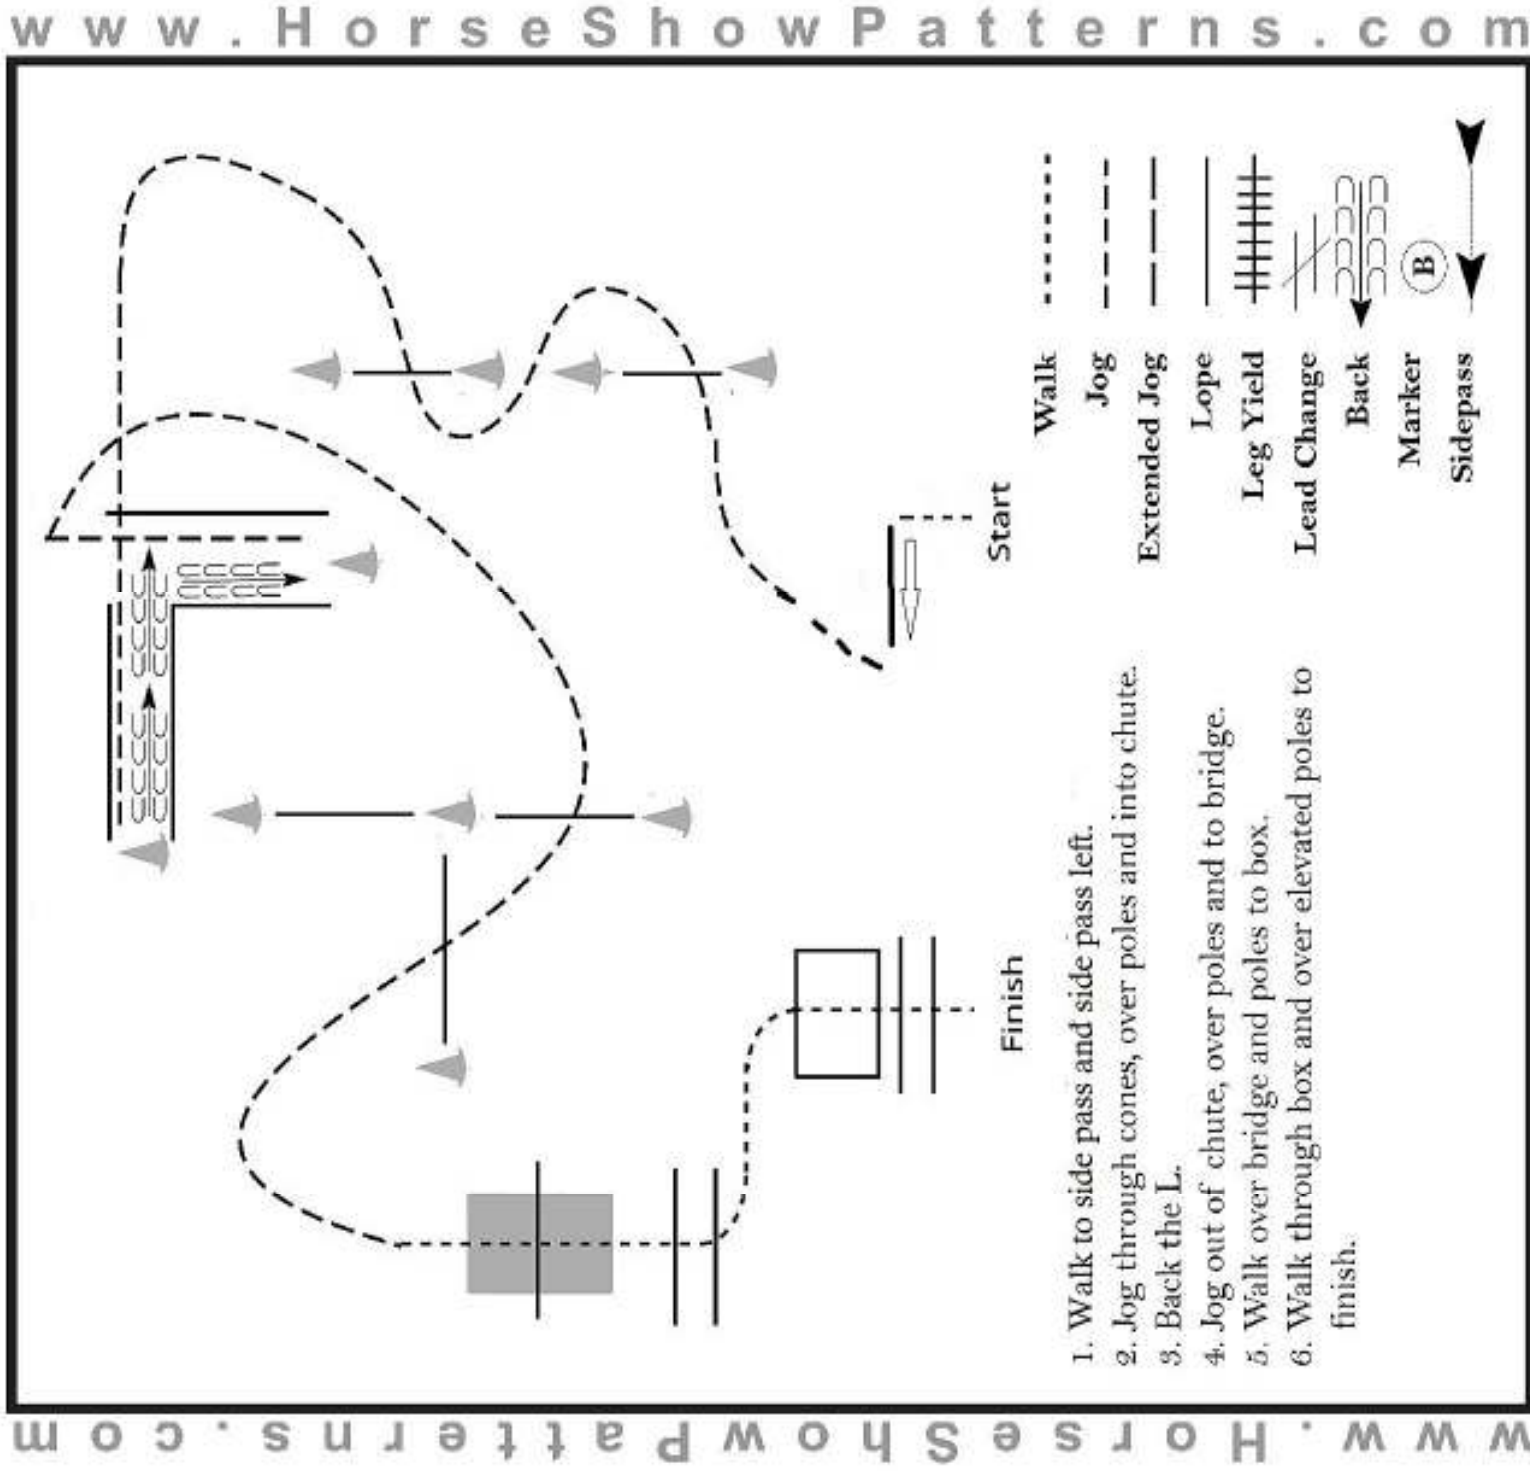

KEYSTONE CLASSIC

#11 Yearling In-Hand Trail

Show Date: 05/24-26, 2019

[T/WT-48]

Pattern Provided by:
Your Judges