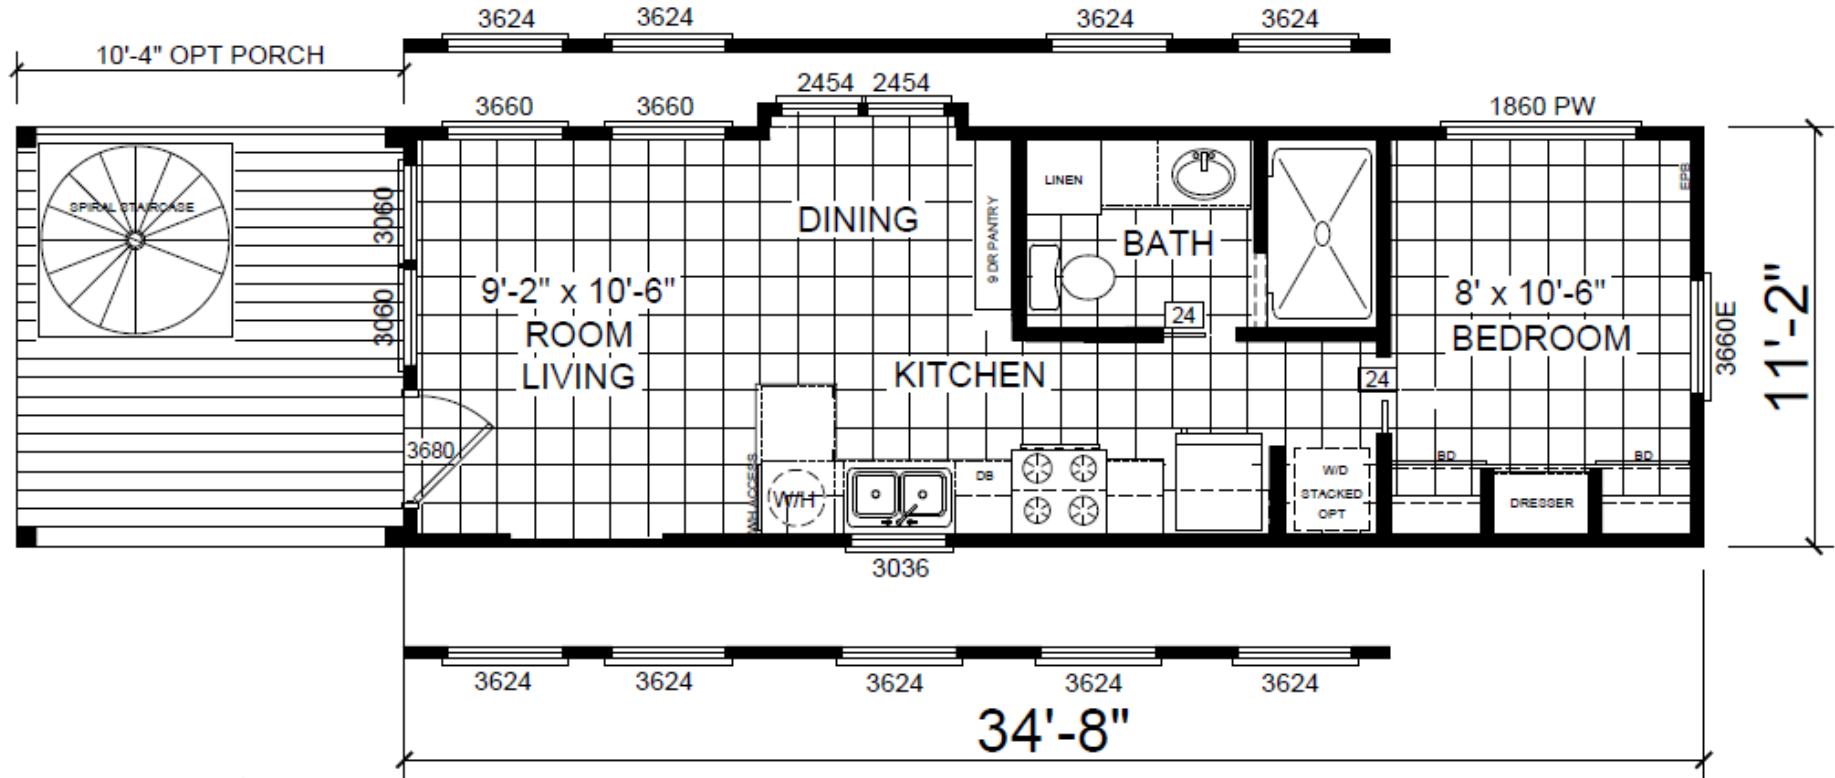

# EC104

399 SQ FT

view our display models at 4384 E Interstate 30, Rockwall, Texas 75087

1-877-219-4059 or 972-771-2176

[www.CabinSupercenter.com](http://www.CabinSupercenter.com)

[www.ParkModelSupercenter.com](http://www.ParkModelSupercenter.com)

MHDRET00036207/IHB1526

*Due to continuous improvements, regulations, and material/product changes, floorplan specifications may change without notice.*