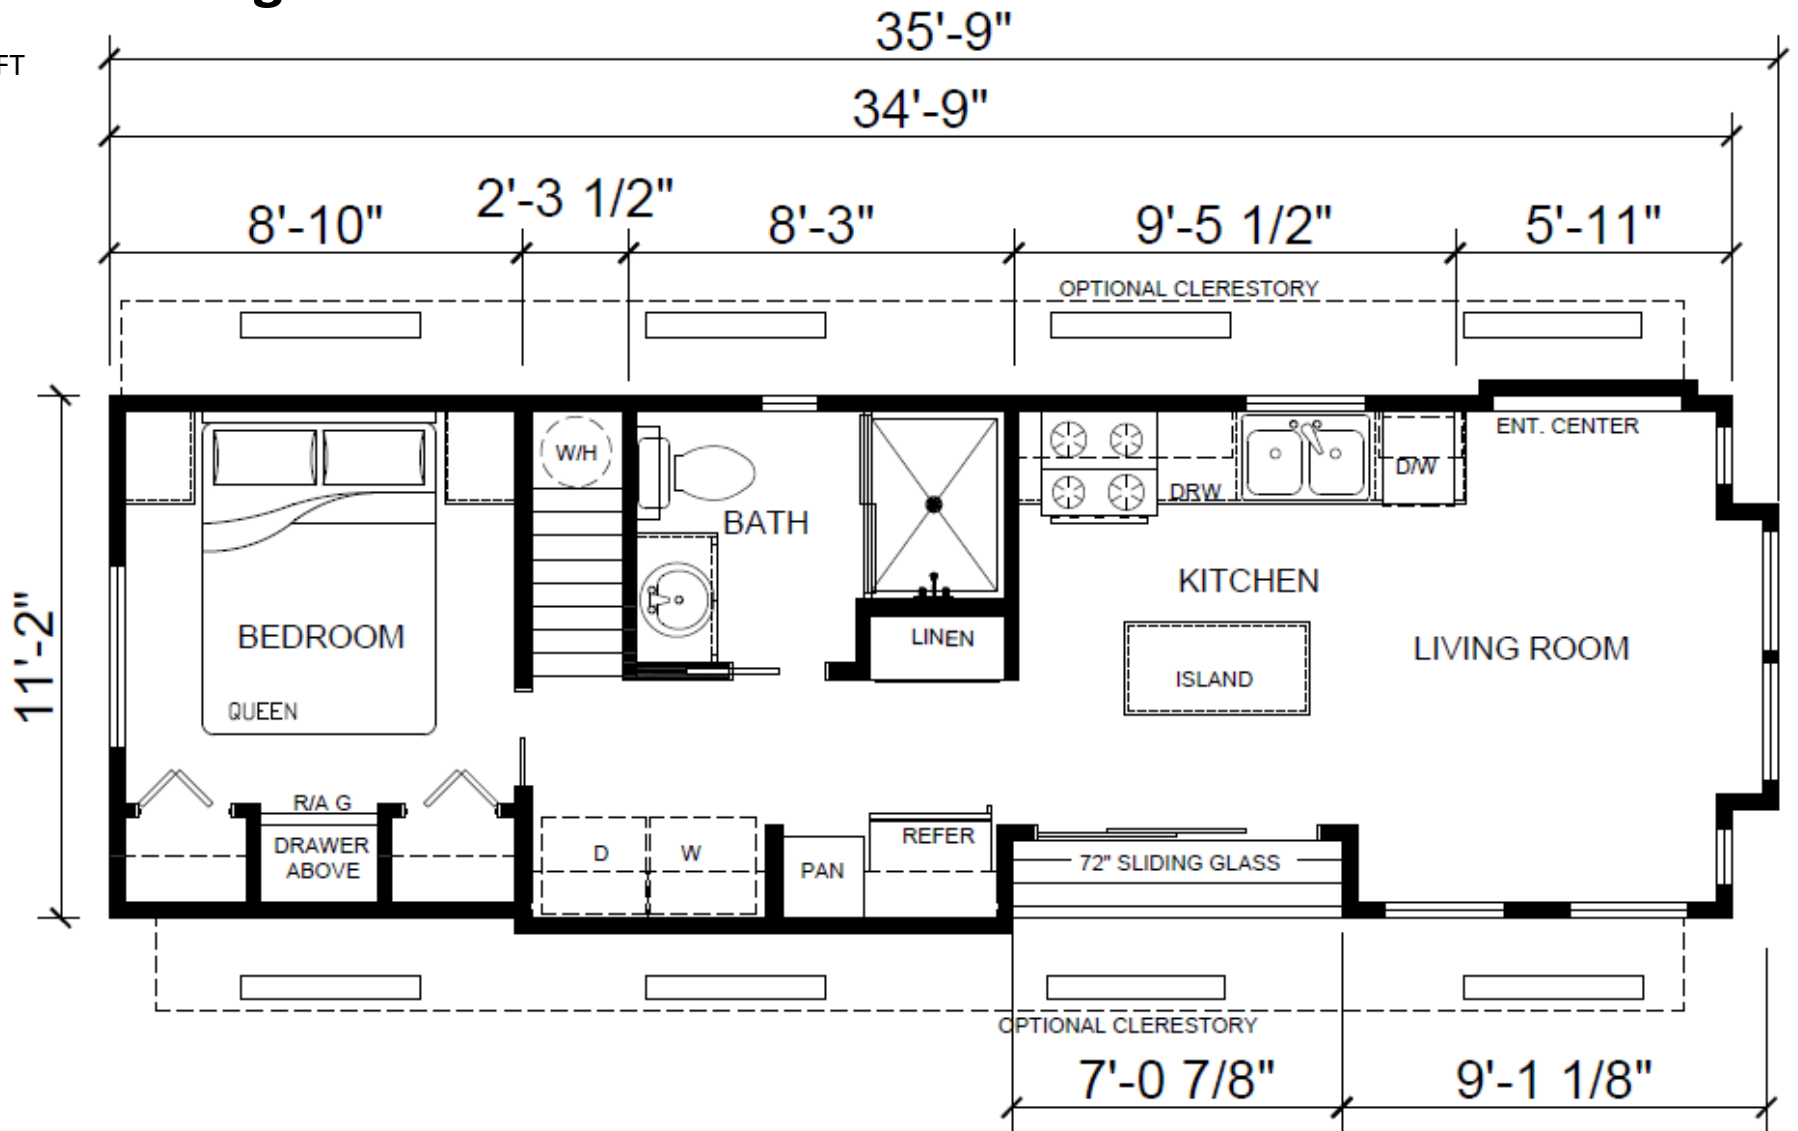

Eagles Landing—535SL

399 SQ FT

view our display models at 4384 E Interstate 30, Rockwall, Texas 75087

1-877-219-4059 or 972-771-2176

www.CabinSupercenter.com

www.ParkModelSupercenter.com

MHDRET00036207/IHB1526