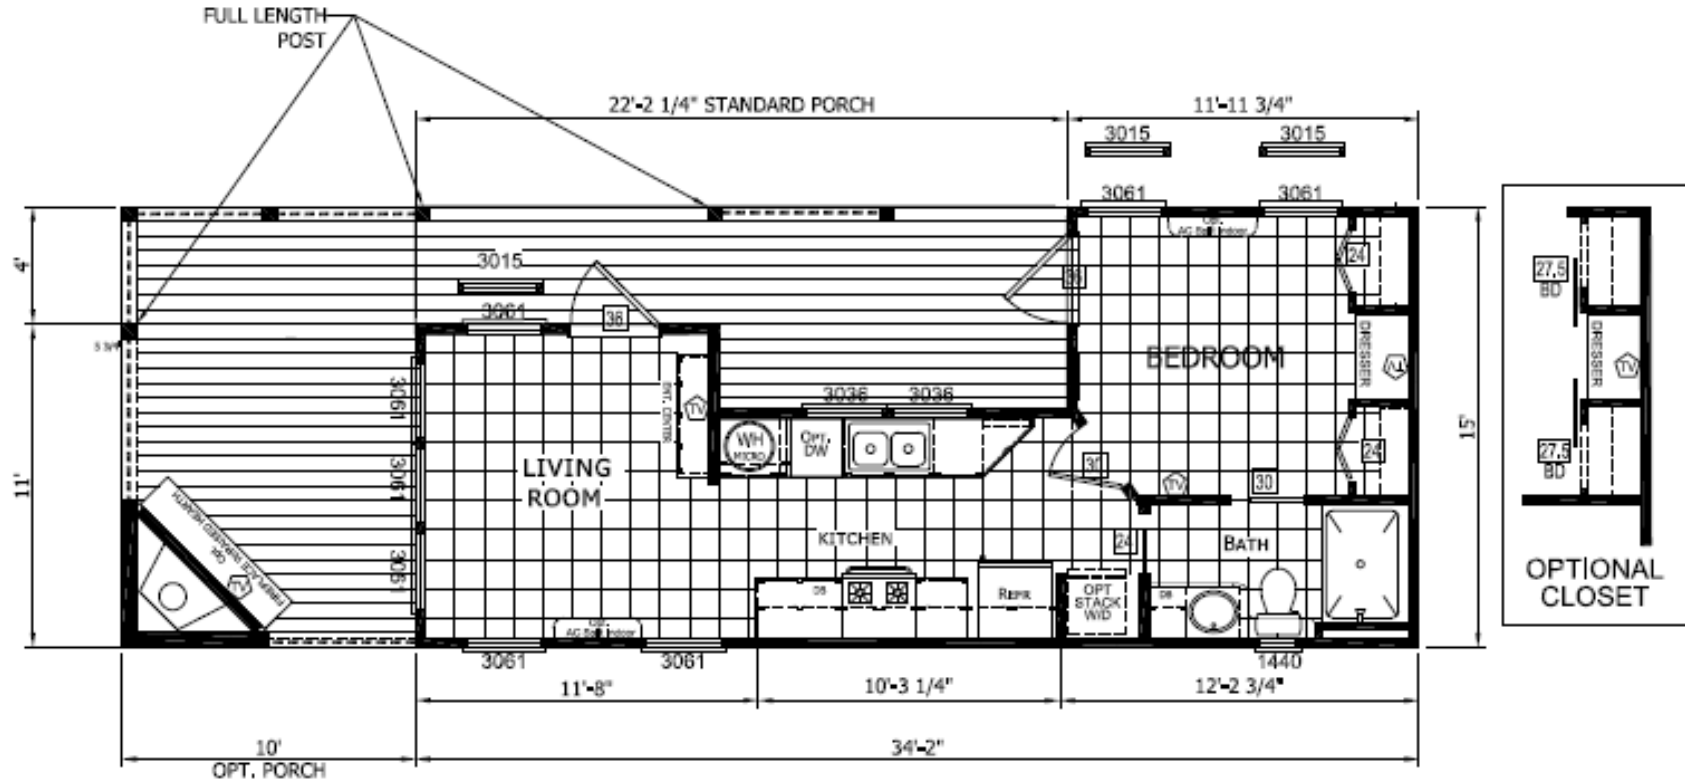

APH-520MS

MODEL APH-520-Monoslope
 1 BEDROOM, 1 BATH
 ACTUAL SIZE: 15' x 33'-6"
 TOTAL AREA: 399.8

STANDARD PORCH = 123 sq.ft.
 OPTIONAL PORCH = 150 sq.ft.

view our display models at 4384 E Interstate 30, Rockwall, Texas 75087