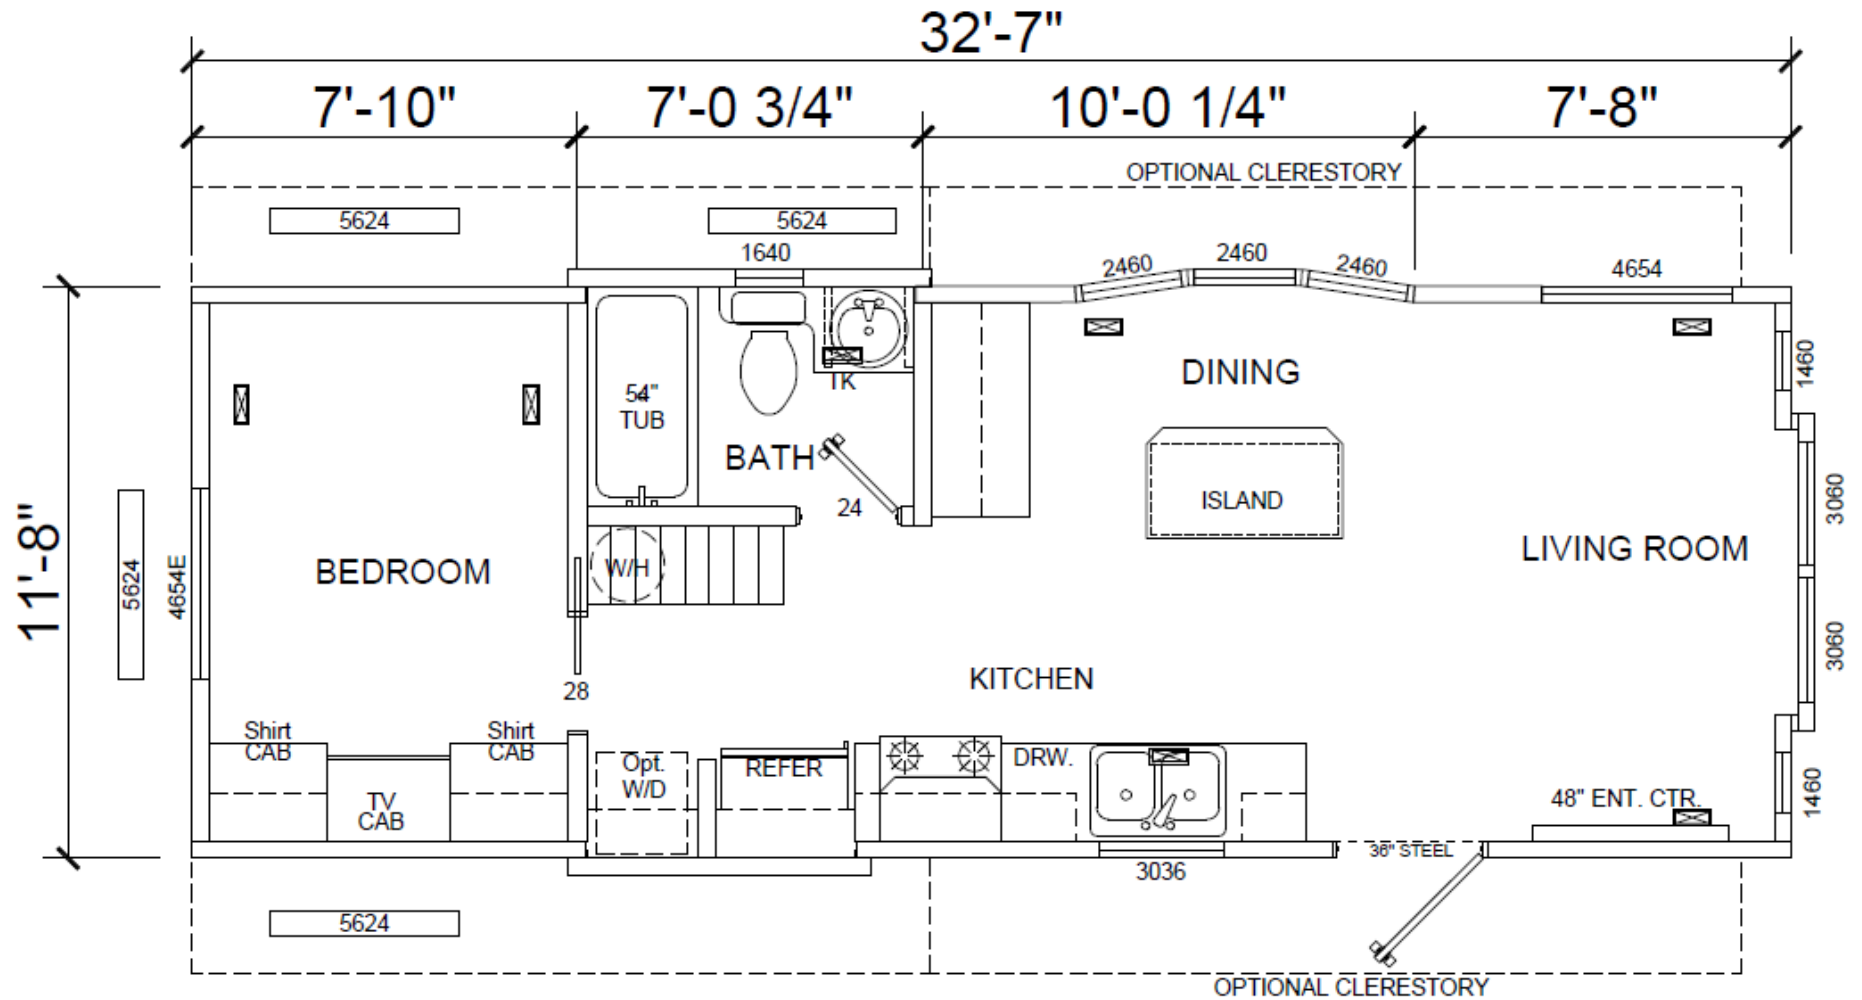

# 563SL

399 SQ FT

view our display models at 4384 E Interstate 30, Rockwall, Texas 75087

1-877-219-4059 or 972-771-2176

[www.CabinSupercenter.com](http://www.CabinSupercenter.com)

[www.ParkModelSupercenter.com](http://www.ParkModelSupercenter.com)