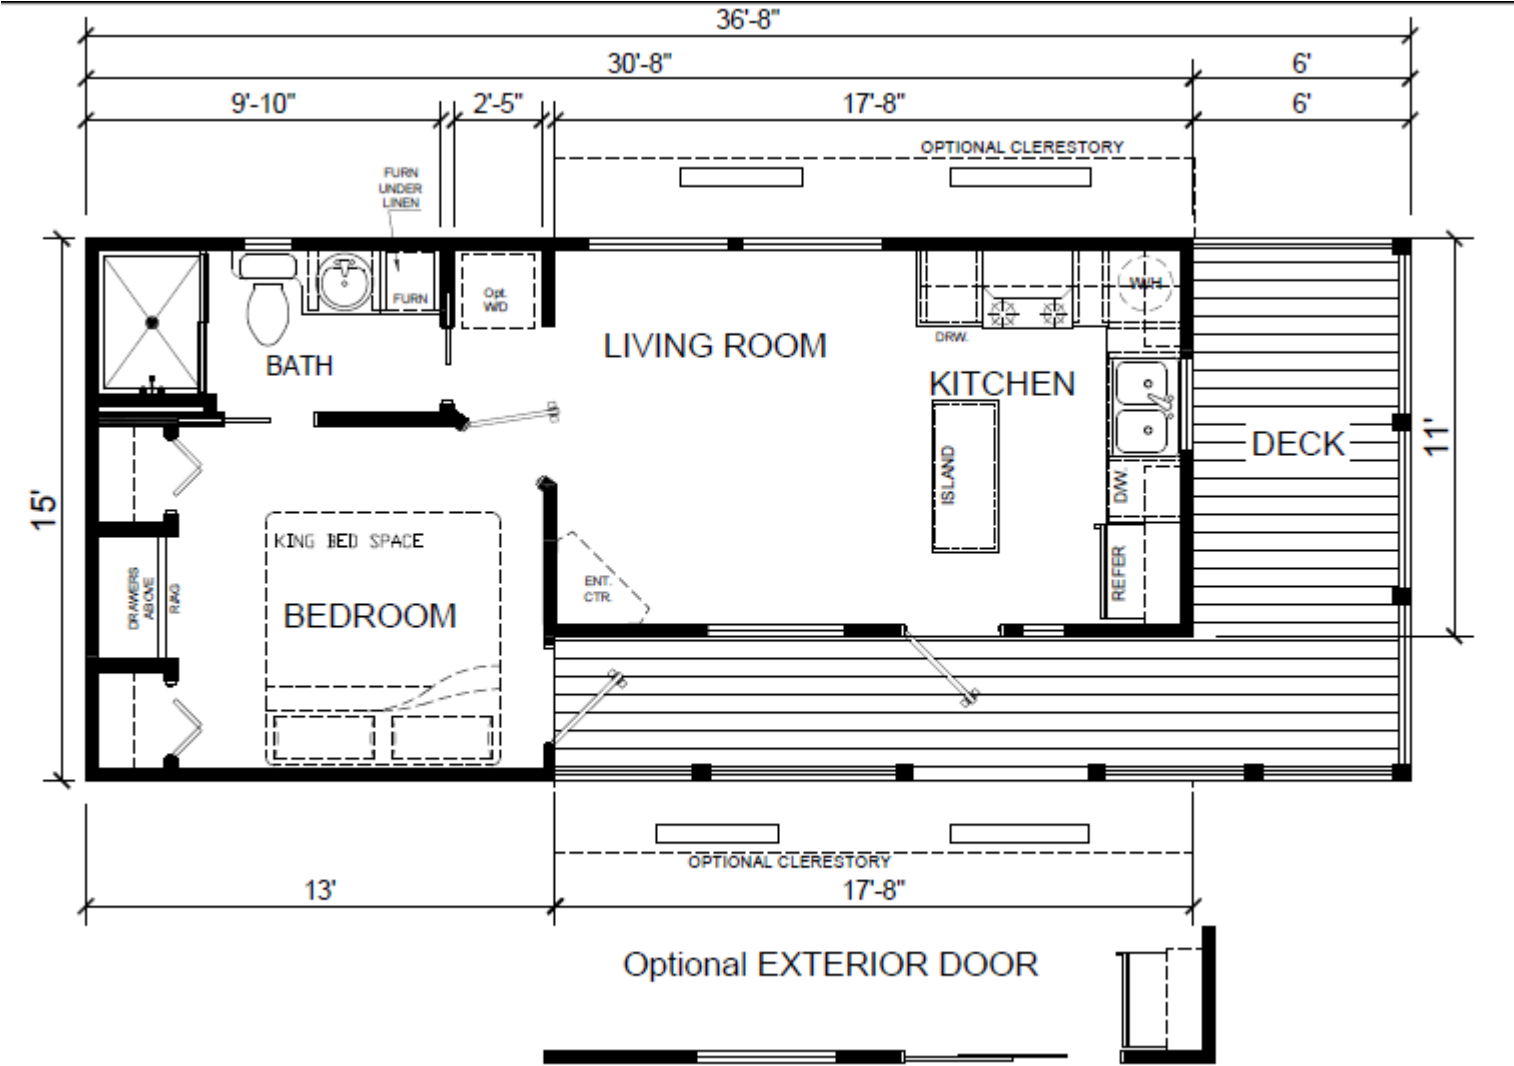

P-528 FPSP

399 SQ FT

view our display models at 4384 E Interstate 30, Rockwall, Texas 75087

1-877-219-4059 or 972-771-2176

www.CabinSupercenter.com

www.ParkModelSupercenter.com

MHDRET00036207/IHB1526