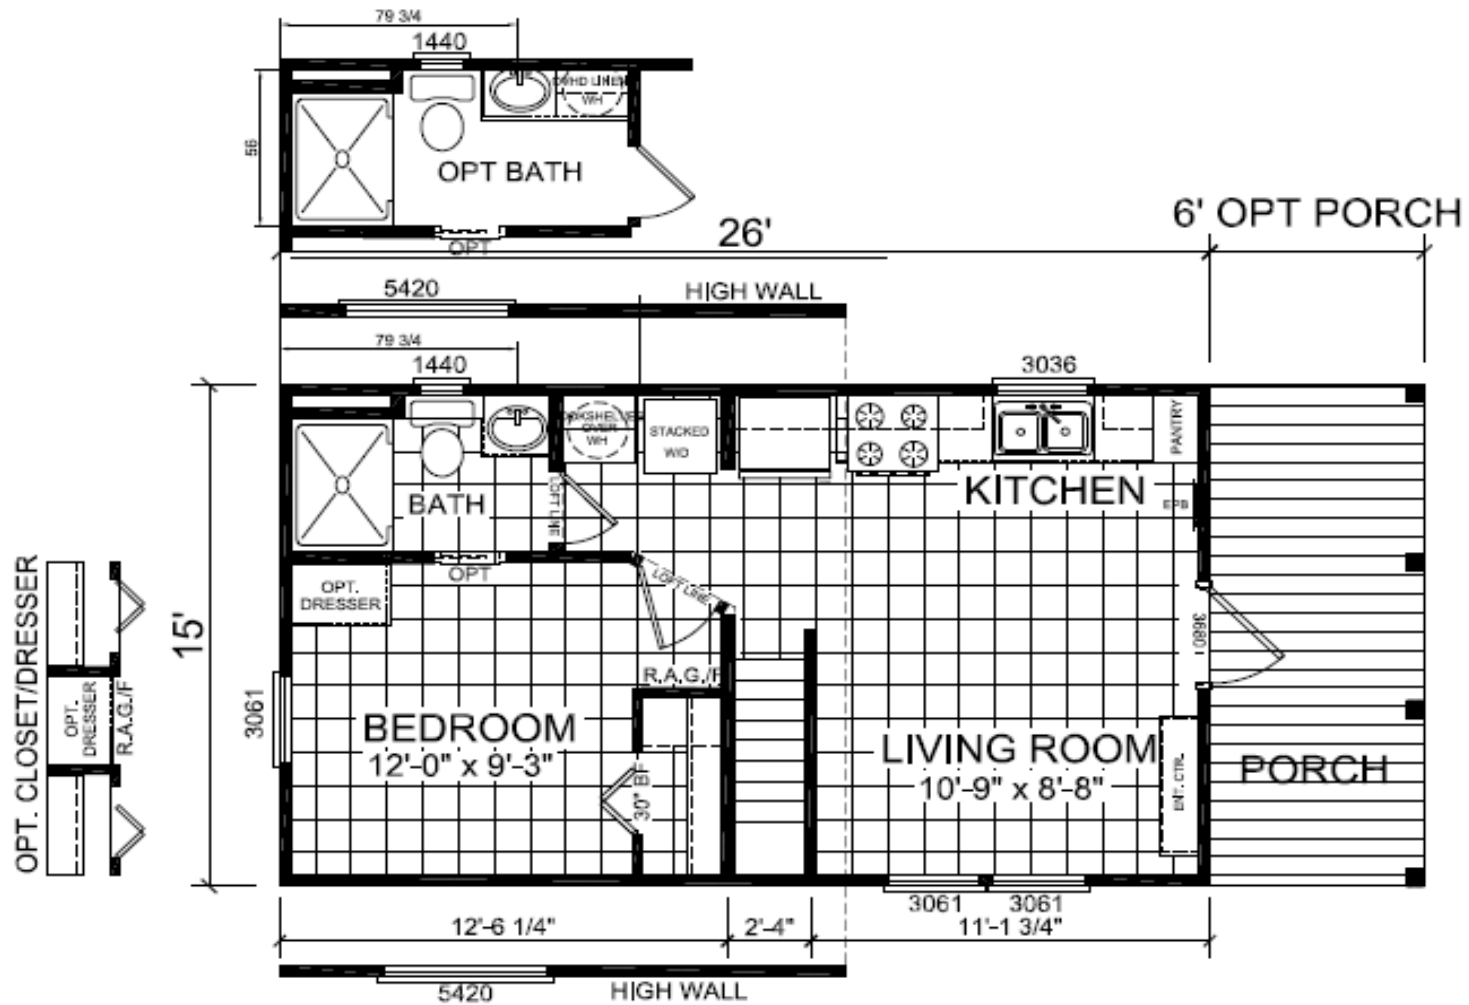

# A-522 SL

399 SQ FT

view our display models at 4384 E Interstate 30, Rockwall, Texas 75087

1-877-219-4059 or 972-771-2176

[www.CabinSupercenter.com](http://www.CabinSupercenter.com)

[www.ParkModelSupercenter.com](http://www.ParkModelSupercenter.com)