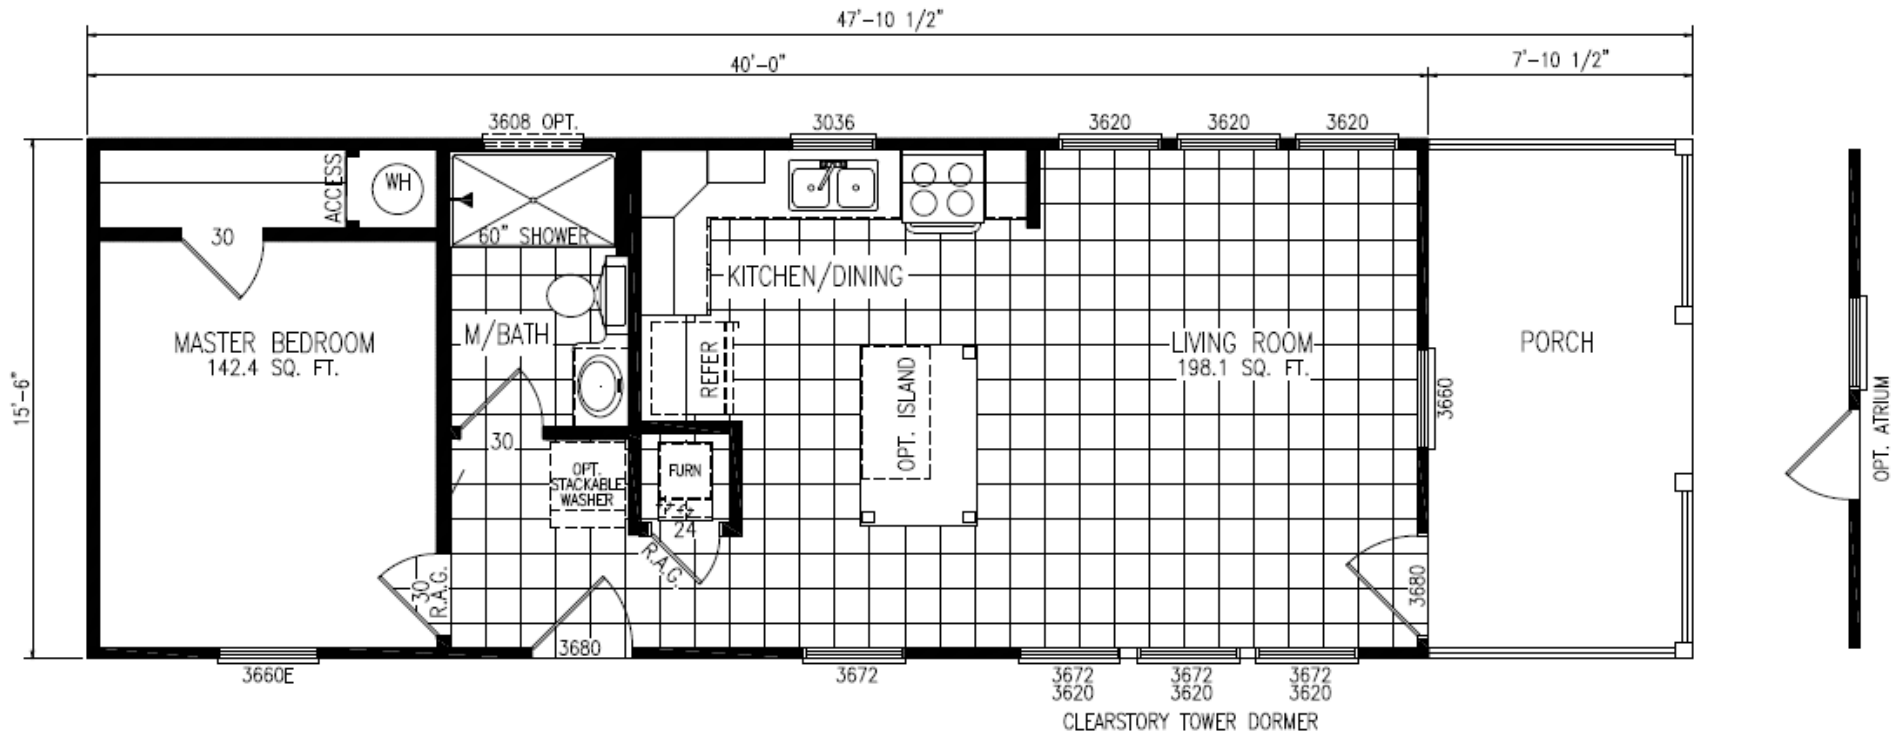

# Newcastle-Model D40EP8

## 620 SF

view our display models at 4384 E Interstate 30, Rockwall, Texas 75087

**1-877-219-4059 or 972-771-2176**

**www.RCRCRockwall.com**

MHDRET00036207/IHB1526

*Due to continuous improvements, regulations, and material/product changes, floorplan specifications may change without notice.*