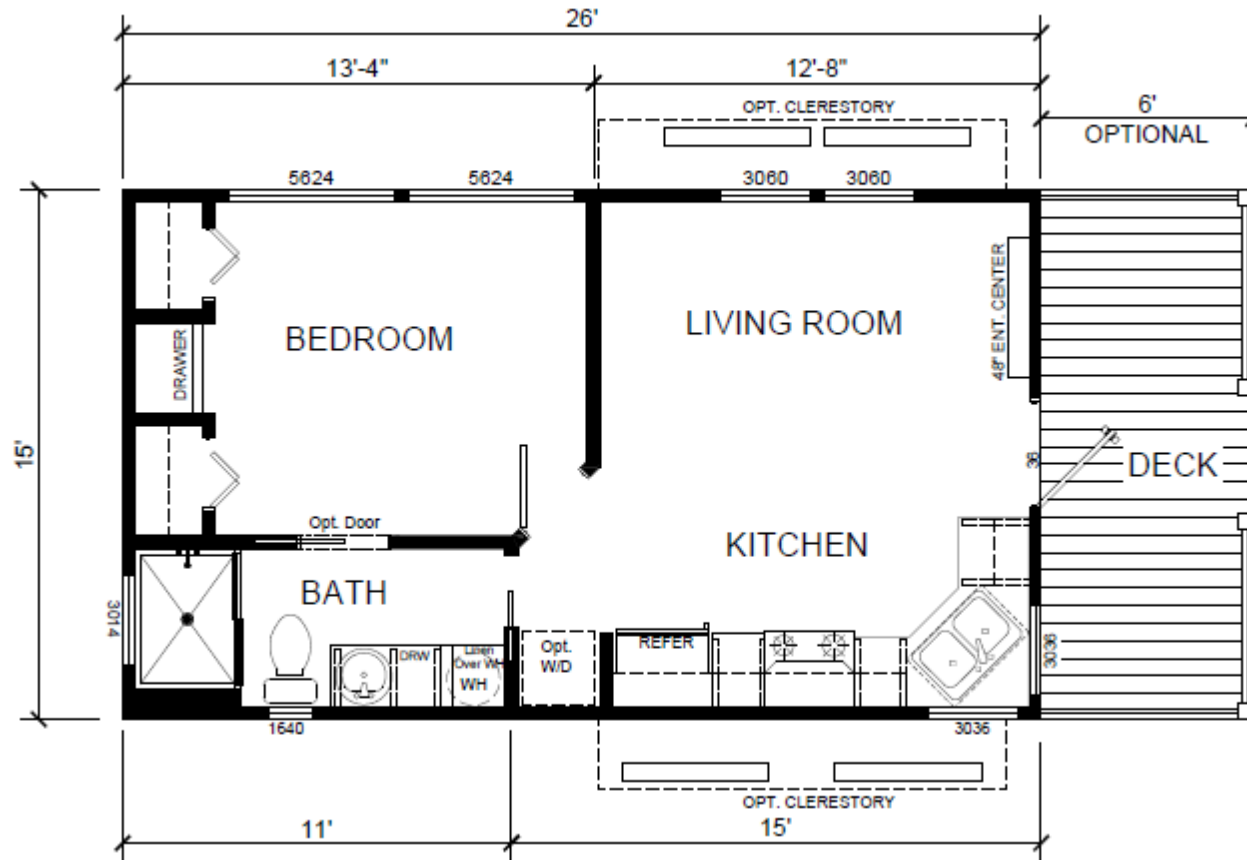

Premier-577

399SF

view our display models at **10421 I-30 Service Road South-West, Cumby, Texas 75433**

903-994-4600

www.rrcHomeco.com

MHDRET00037281/IHB1526

Due to continuous improvements, regulations, and material/product changes, floorplan specifications may change without notice.