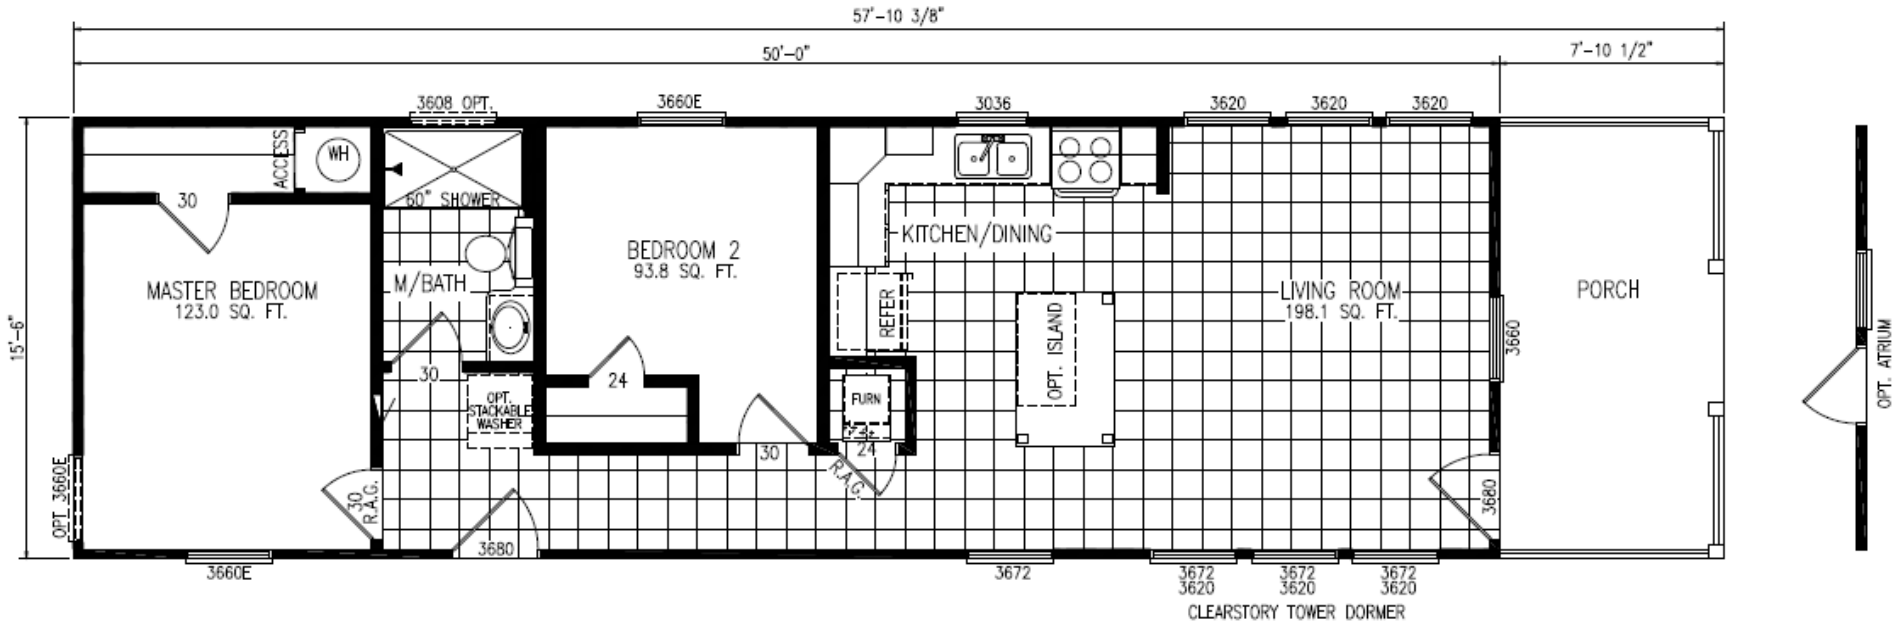

# Belfast-Model D50EP8

775 SF

view our display models at 4384 E Interstate 30, Rockwall, Texas 75087

1-877-219-4059 or 972-771-2176

[www.RCRCRockwall.com](http://www.RCRCRockwall.com)

MHDRET00036207/IHB1526

*Due to continuous improvements, regulations, and material/product changes, floorplan specifications may change without notice.*