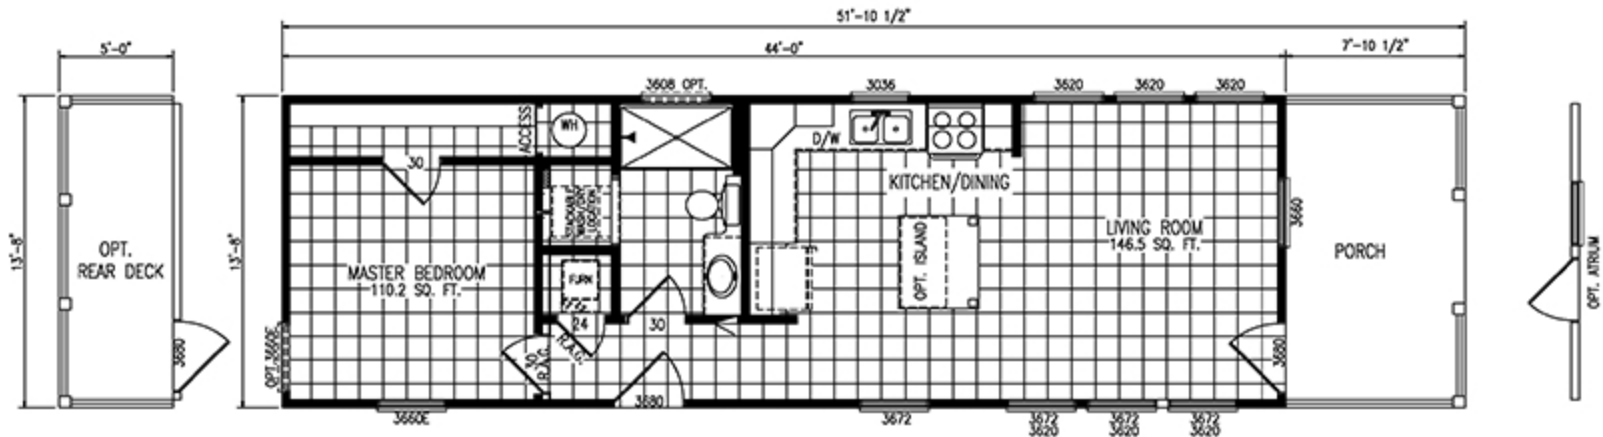

# the Yorkshire

MODEL:  
14' x 44'+8" PORCH 601 SQ.FT.  
1 BEDROOMS, 1 BATHS

OPT. CLEARSTORY TOWER DORMER

view our display models at 4384 E Interstate 30, Rockwall, Texas 75087

1-877-219-4059 or 972-771-2176