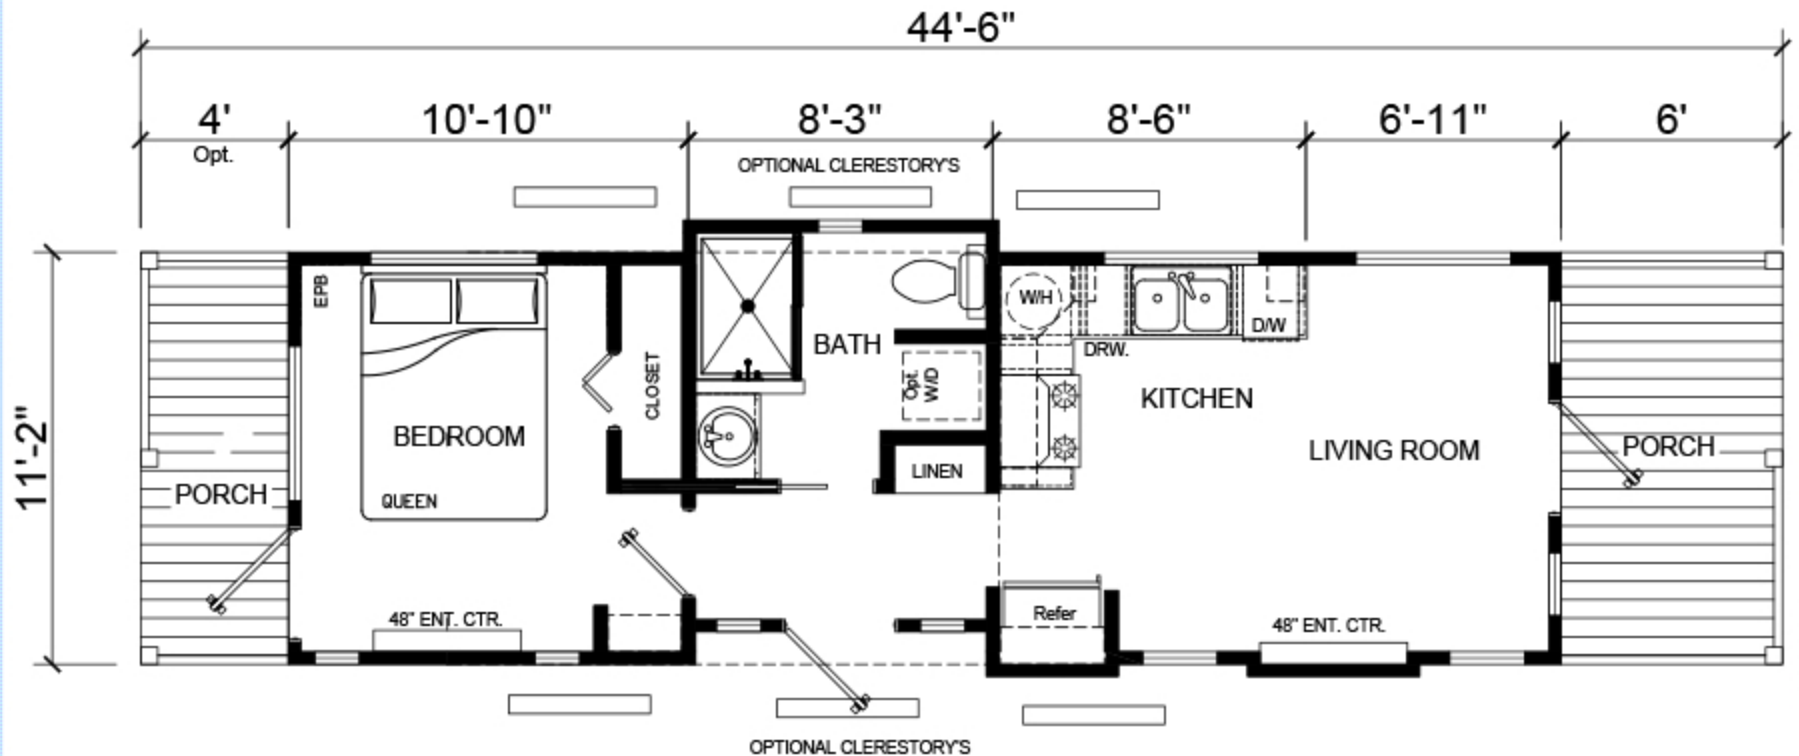

the Austin

view our display models at 10421 I-30 Service Road South-West, Cumby, Texas 75433

903-994-4600

www.BestLandHomeDeals.com

MHDRET00037281/IHB1526

Due to continuous improvements, regulations, and material/product changes, floorplan specifications may change without notice.