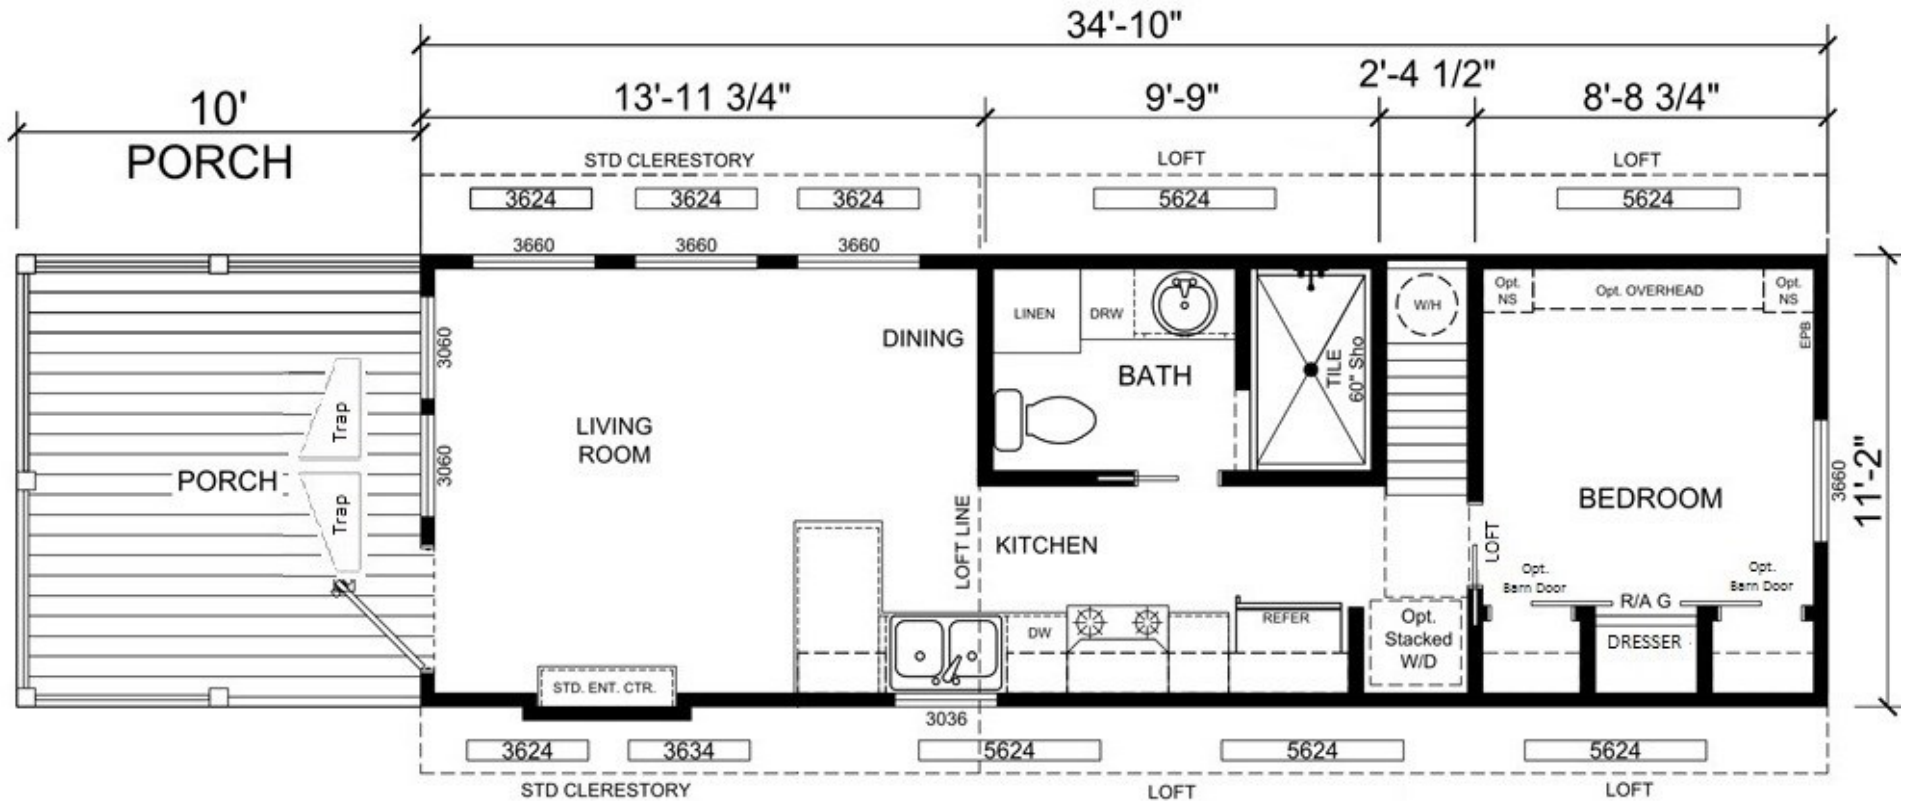

# EC101DL

399 SQ FT

view our display models at 4384 E Interstate 30, Rockwall, Texas 75087

**1-877-219-4059 or 972-771-2176**

**www.CabinSupercenter.com**

**www.ParkModelSupercenter.com**

MHDRET00036207/IHB1526

*Due to continuous improvements, regulations, and material/product changes, floorplan specifications may change without notice.*