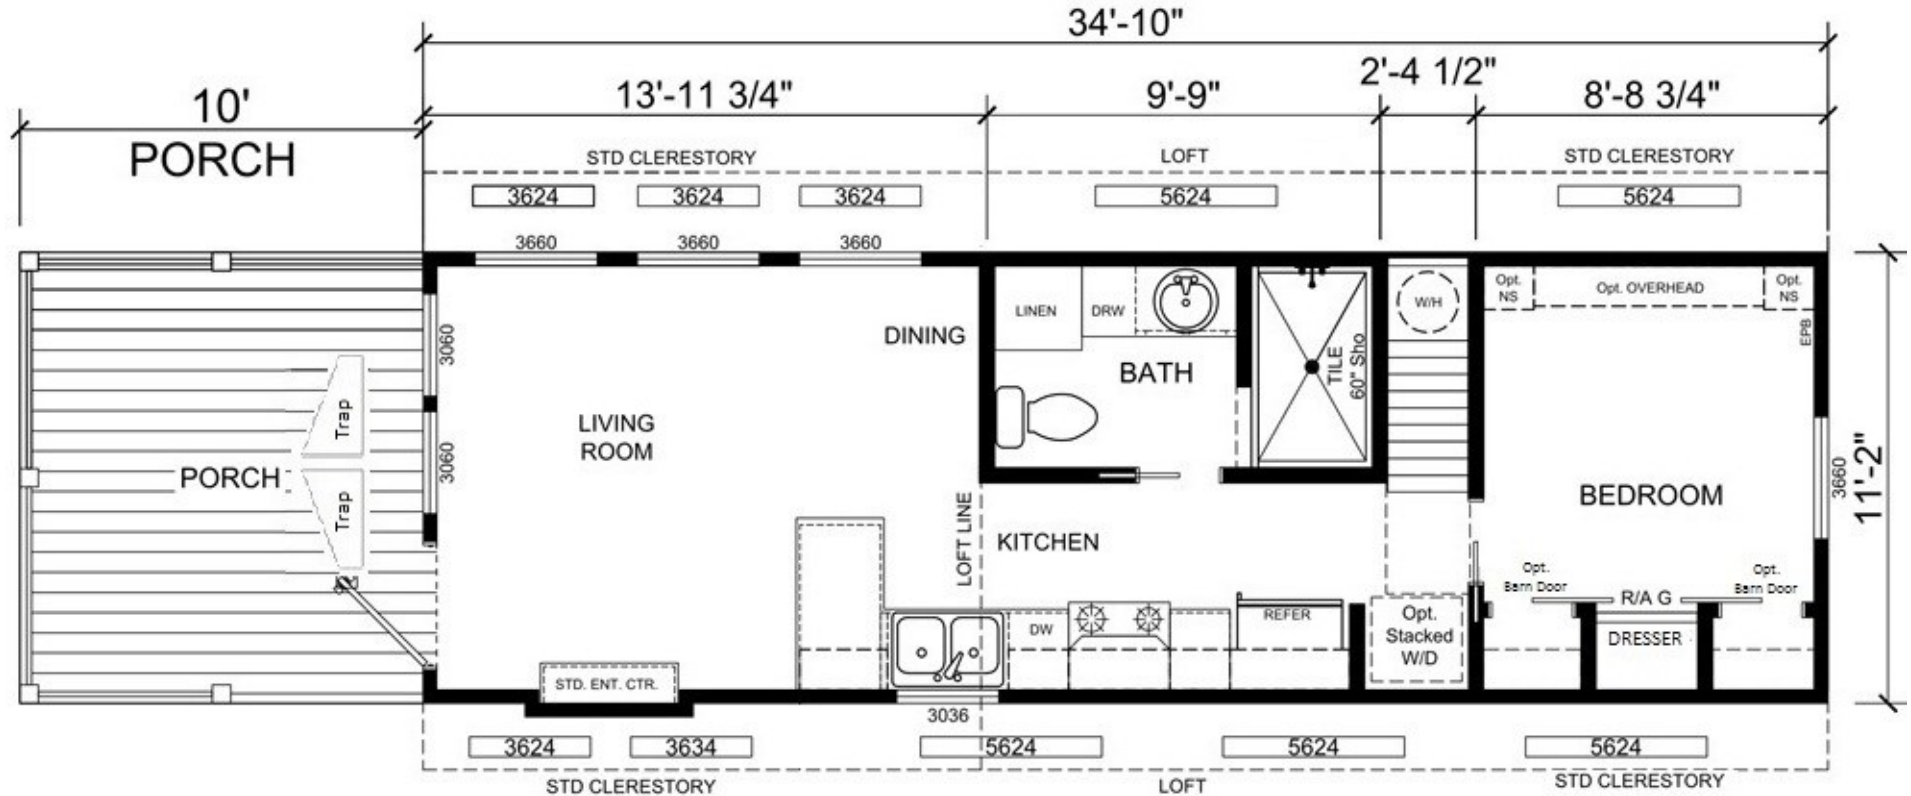

EC101SL

399 SQ FT

view our display models at 4384 E Interstate 30, Rockwall, Texas 75087

1-877-219-4059 or 972-771-2176

www.CabinSupercenter.com

www.ParkModelSupercenter.com

MHDRET00036207/IHB1526

Due to continuous improvements, regulations, and material/product changes, floorplan specifications may change without notice.