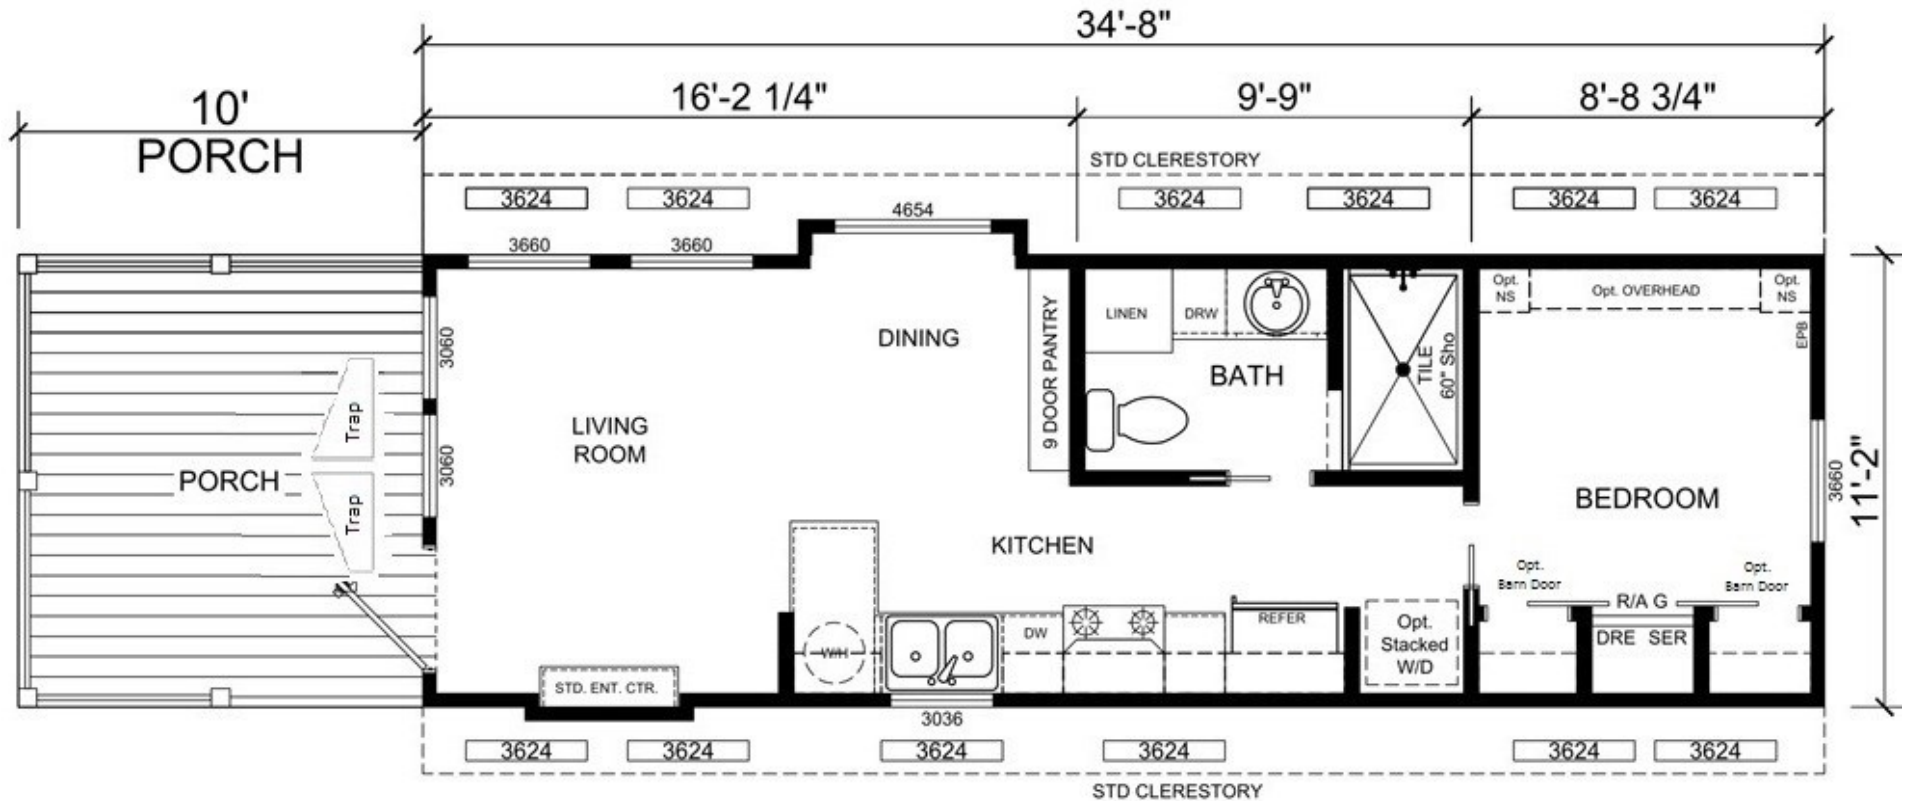

EC101

399 SQ FT

view our display models at 4384 E Interstate 30, Rockwall, Texas 75087

1-877-219-4059 or 972-771-2176

www.CabinSupercenter.com

www.ParkModelSupercenter.com

MHDRET00036207/IHB1526

Due to continuous improvements, regulations, and material/product changes, floorplan specifications may change without notice.